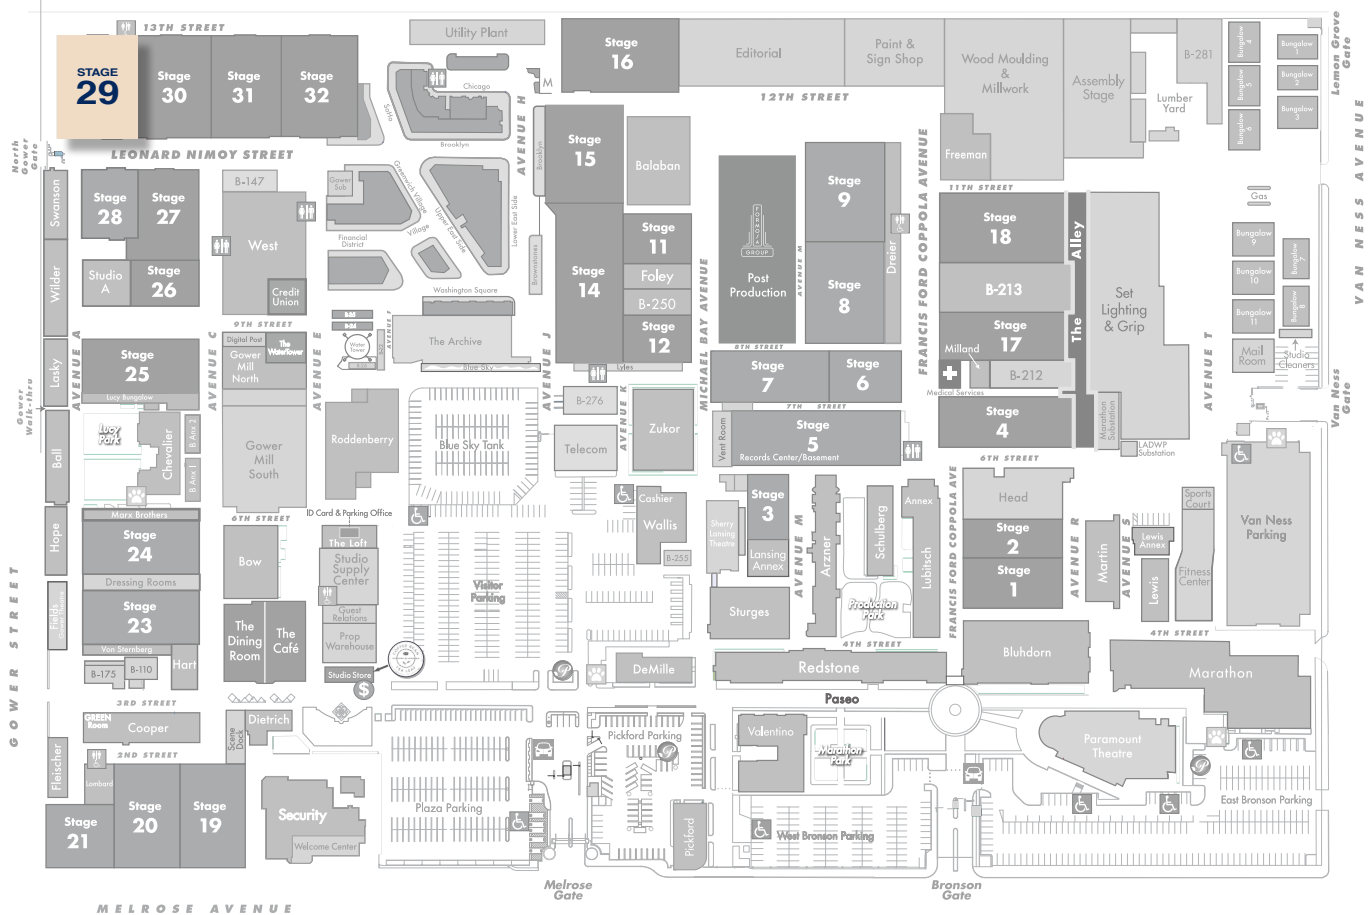

STAGE 29

FLOORPLAN

DIMENSIONS

Width	145'
Length	107'-9"
Height	35'
Square Feet	15,553
Door Height	(2)23'
Max Weight Capacity	7,500lbs

PREVIOUS PRODUCTIONS SHOT ON THIS STAGE:

Movies

Godfather II
Scrooged
Star Trek Generations
(1994)
Star Trek First Contact
(1996)

Television

Mission: Impossible
(1966)
Mannix
Solid Gold
Arsenio Hall Show
Dr. Phil

STAGE 29

STAGE LOCATION

SPECIFICATIONS

Power*	9,600A; 100A Tech Power
HVAC	80T
Red Light Controlled	No
Heat	No
Utilities (Air at 90PSI)	G/W/A
Wi-Fi Internet Access	

*(IP2W fixed AC power (cam locks) available as 120/208V 3P4W)