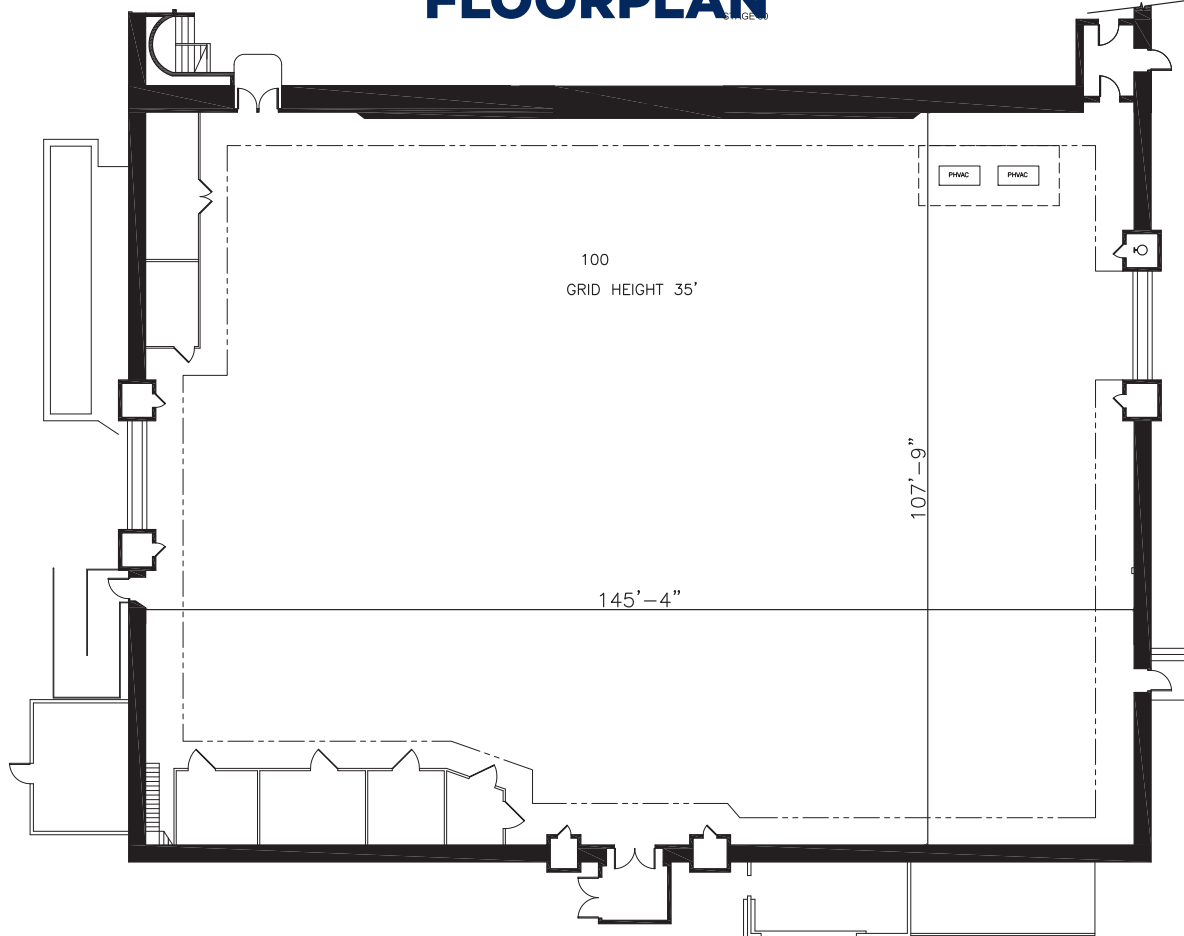

STAGE 29

FLOORPLAN

DIMENSIONS

Width	145'
Length	107'-9"
Height	35'
Square Feet	15,553
Door Height	(2)23'
Max Weight Capacity	7,500lbs

PREVIOUS PRODUCTIONS SHOT ON THIS STAGE:

Movies

Godfather II
Scrooged
Star Trek Generations
(1994)
Star Trek First Contact
(1996)

Television

Mission: Impossible
(1966)
Mannix
Solid Gold
Arsenio Hall Show
Dr. Phil

STAGE 29

STAGE LOCATION

SPECIFICATIONS

Power*	9,600A; 100A Tech Power
HVAC	80T
Red Light Controlled	No
Heat	No
Utilities (Air at 90PSI)	G/W/A
Wi-Fi Internet Access	