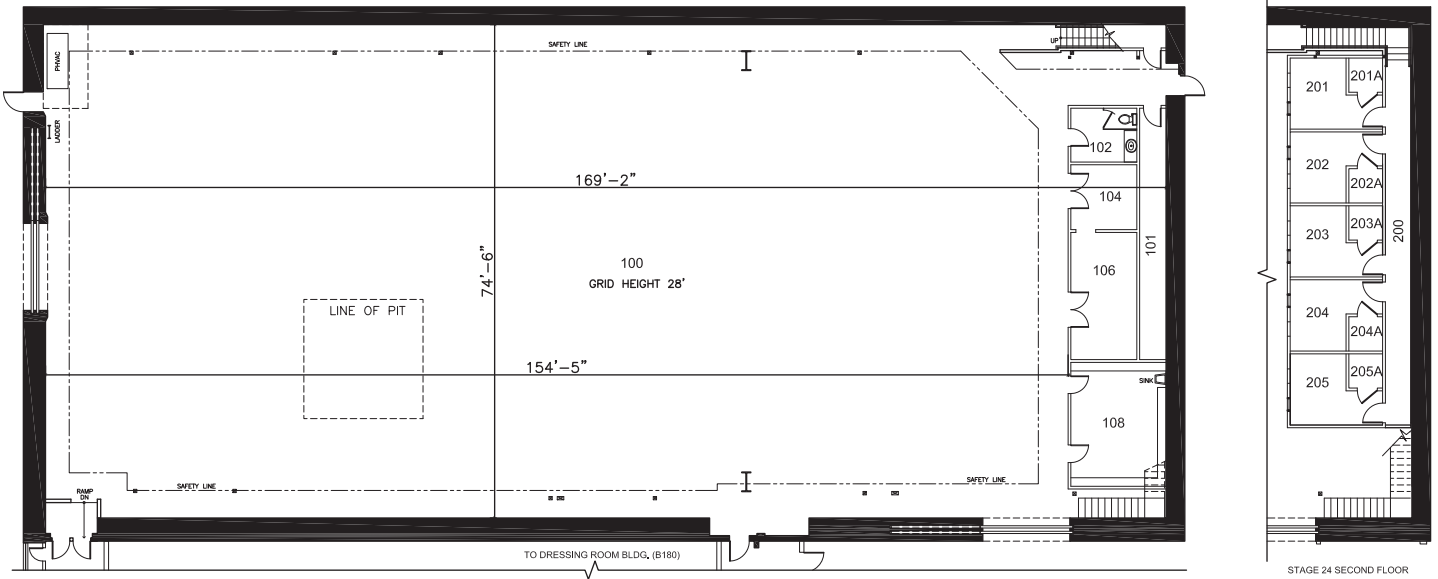

## FLOORPLAN

### DIMENSIONS

Width	74'-6"
Length	169'
Height	28'
Square Feet	12,679
Door Height	(2)16'
Max Weight Capacity	7,500lbs