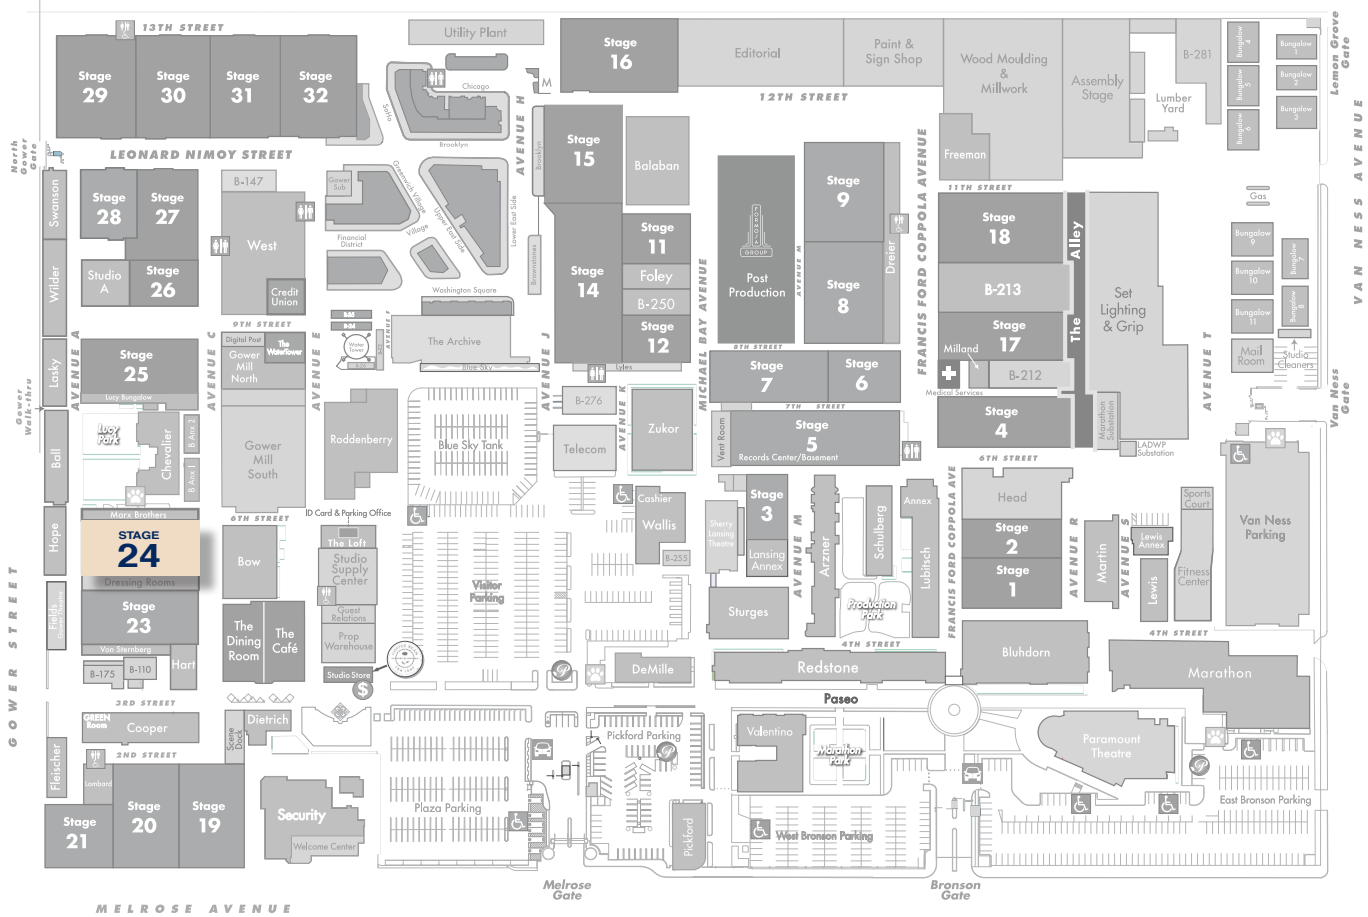

## FLOORPLAN

### DIMENSIONS

Width	74'-6"
Length	169'
Height	28'
Square Feet	12,679
Door Height	(2)16'
Max Weight Capacity	7,500lbs

### PREVIOUS PRODUCTIONS SHOT ON THIS STAGE:

**Television**  
Family Ties  
Sister, Sister  
My Boys

## STAGE LOCATION