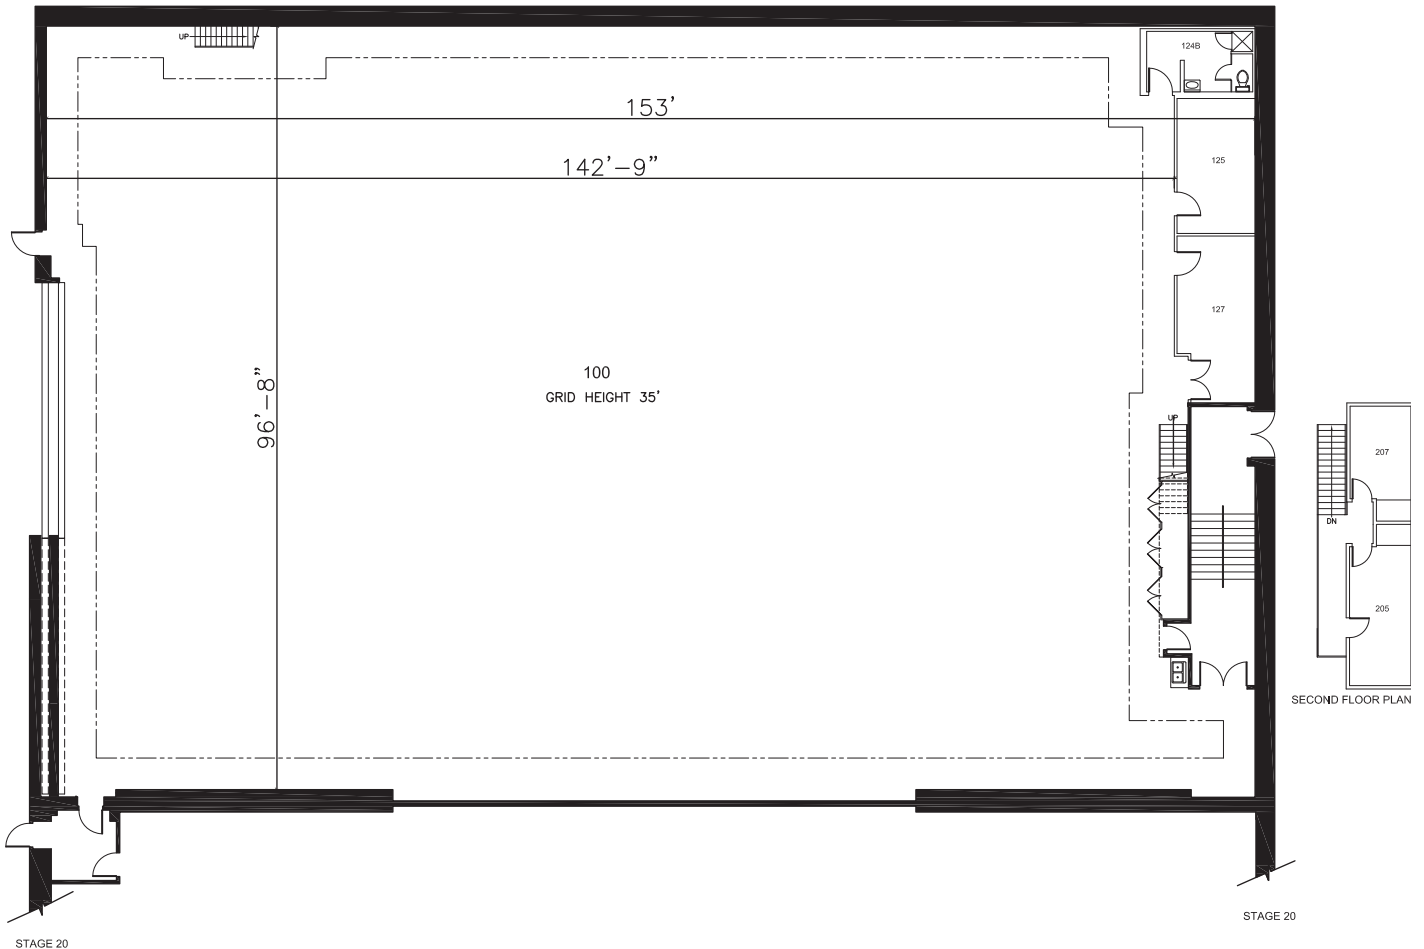

## FLOORPLAN

### DIMENSIONS

Width	96'-8"
Length	153'
Height	35'
Square Feet	14,806
Door Height	19'
Max Weight Capacity	10,000lbs