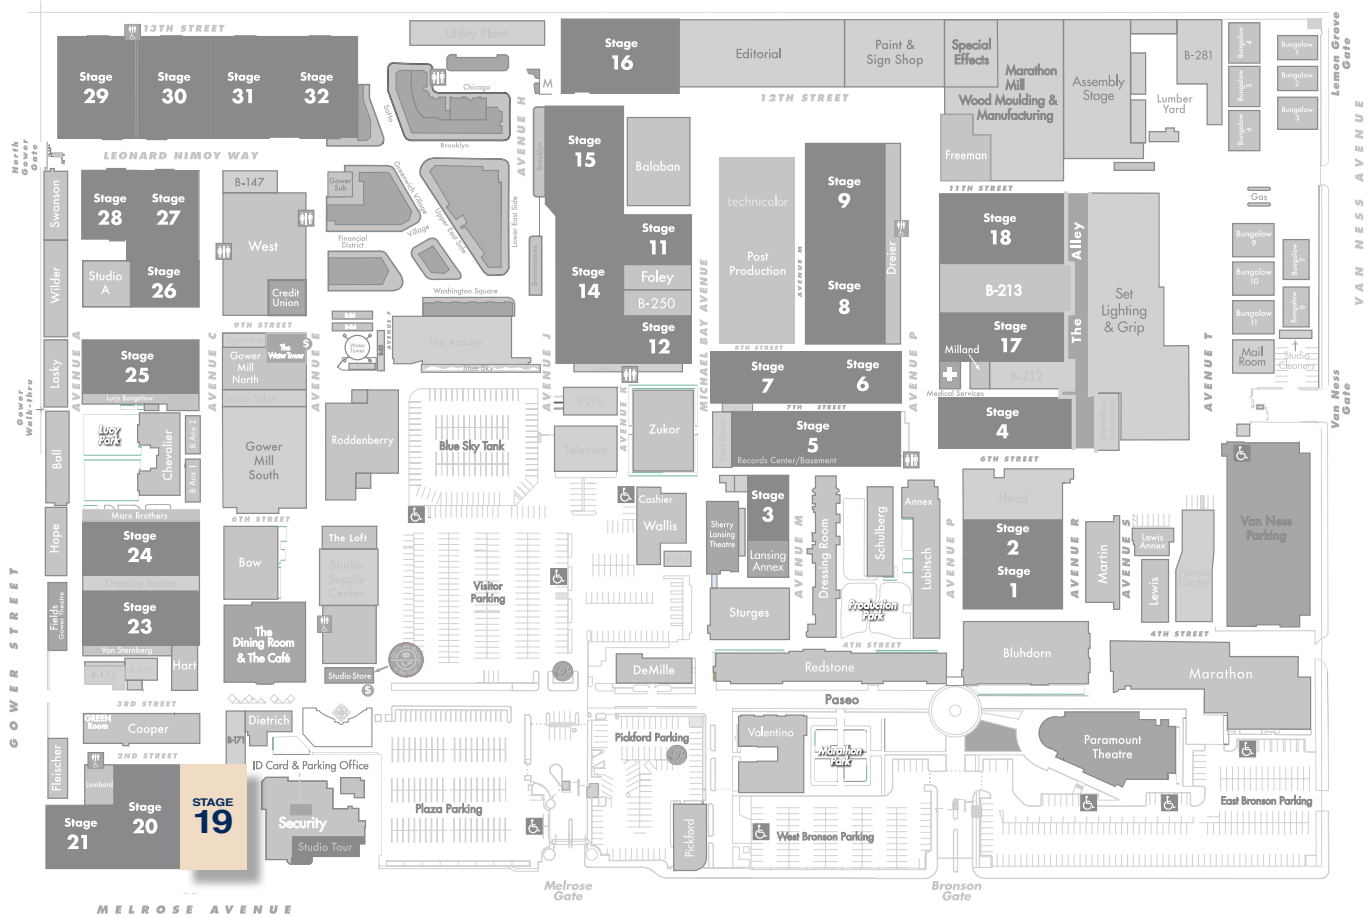

### DIMENSIONS

Width	96'-8"
Length	153'
Height	35'
Square Feet	14,806
Door Height	19'
Max Weight Capacity	10,000lbs

## STAGE LOCATION