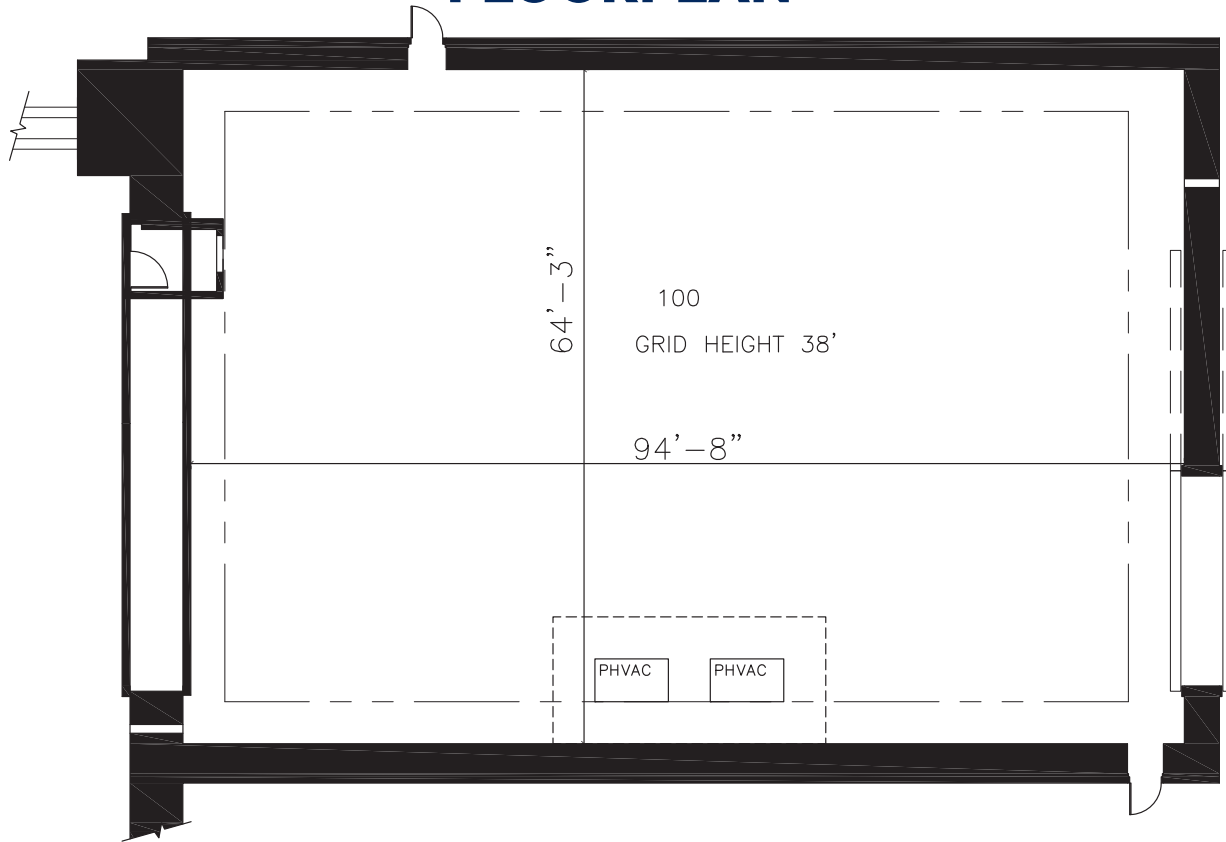

# STAGE 11

## FLOORPLAN

### DIMENSIONS

Width	64'-3"
Length	94'-8"
Height	38'
Square Feet	6,090
Door Height	28'
Max Weight Capacity	10,000lbs