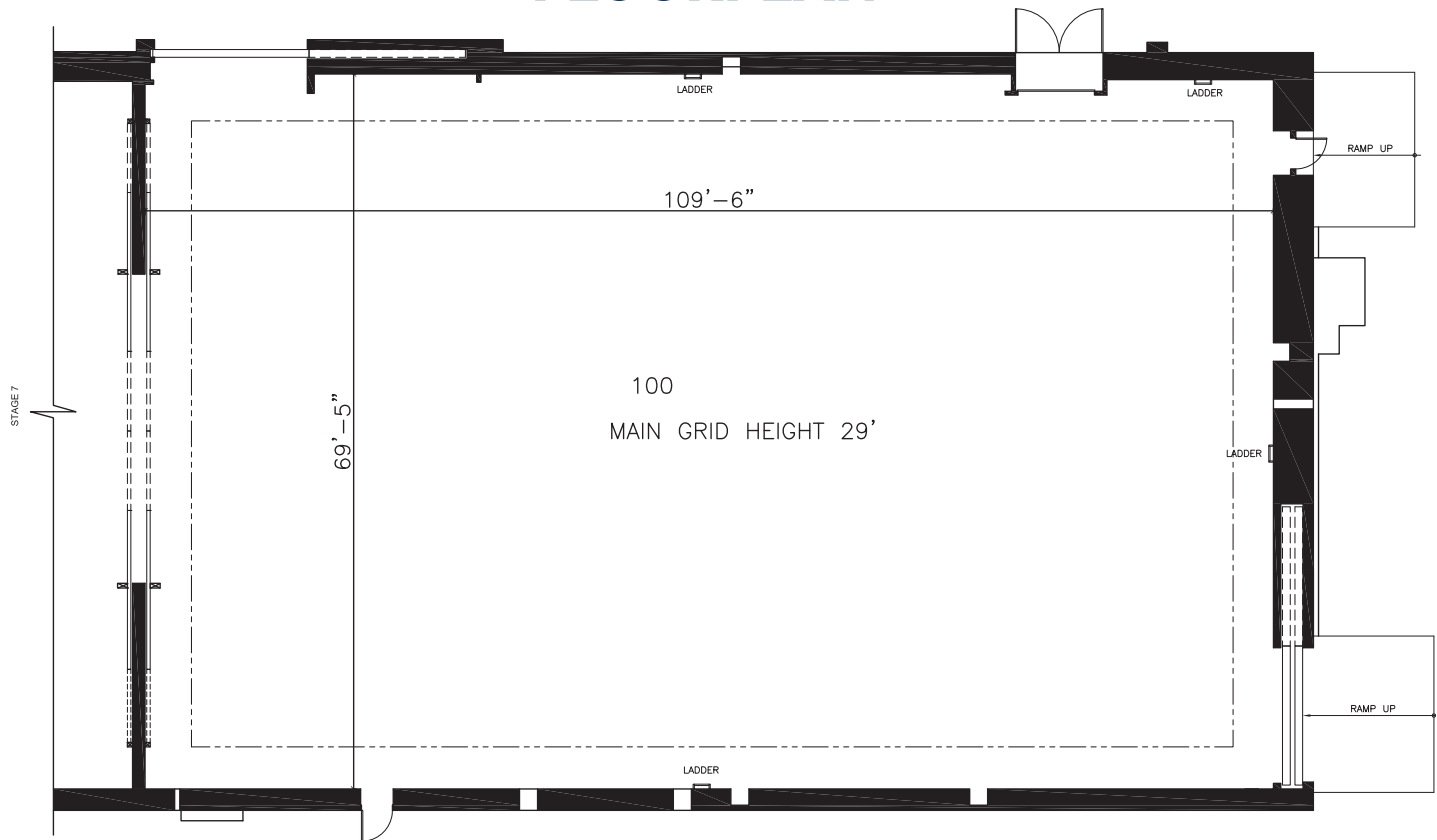

STAGE 6

FLOORPLAN

DIMENSIONS

Width	69'-5"
Length	106'-6"
Height	29'
Square Feet	7,635
Door Height	19' & 28'
Max Weight Capacity	10,000lbs

PREVIOUS PRODUCTIONS SHOT ON THIS STAGE:

Movies

Vertigo (1958)
 The Molly Maguires (1968)
 Houseboat (1958)
 Teacher's Pet (1957)
 Eddie Foy and the Seven Little Foys
 Marathon Man (1976)
 The Hunt for Red October (1990)

Television

The Brady Bunch
 Star Trek: The Next Generation
 Brooklyn Bridge
 Jag
 Monk
 Angel

STAGE 6

STAGE LOCATION

SPECIFICATIONS

Power*	4,800A
HVAC	50T
Red Light Controlled	No
Heat	No
Utilities (Air at 90PSI)	G/W/A
Wi-Fi Internet Access	