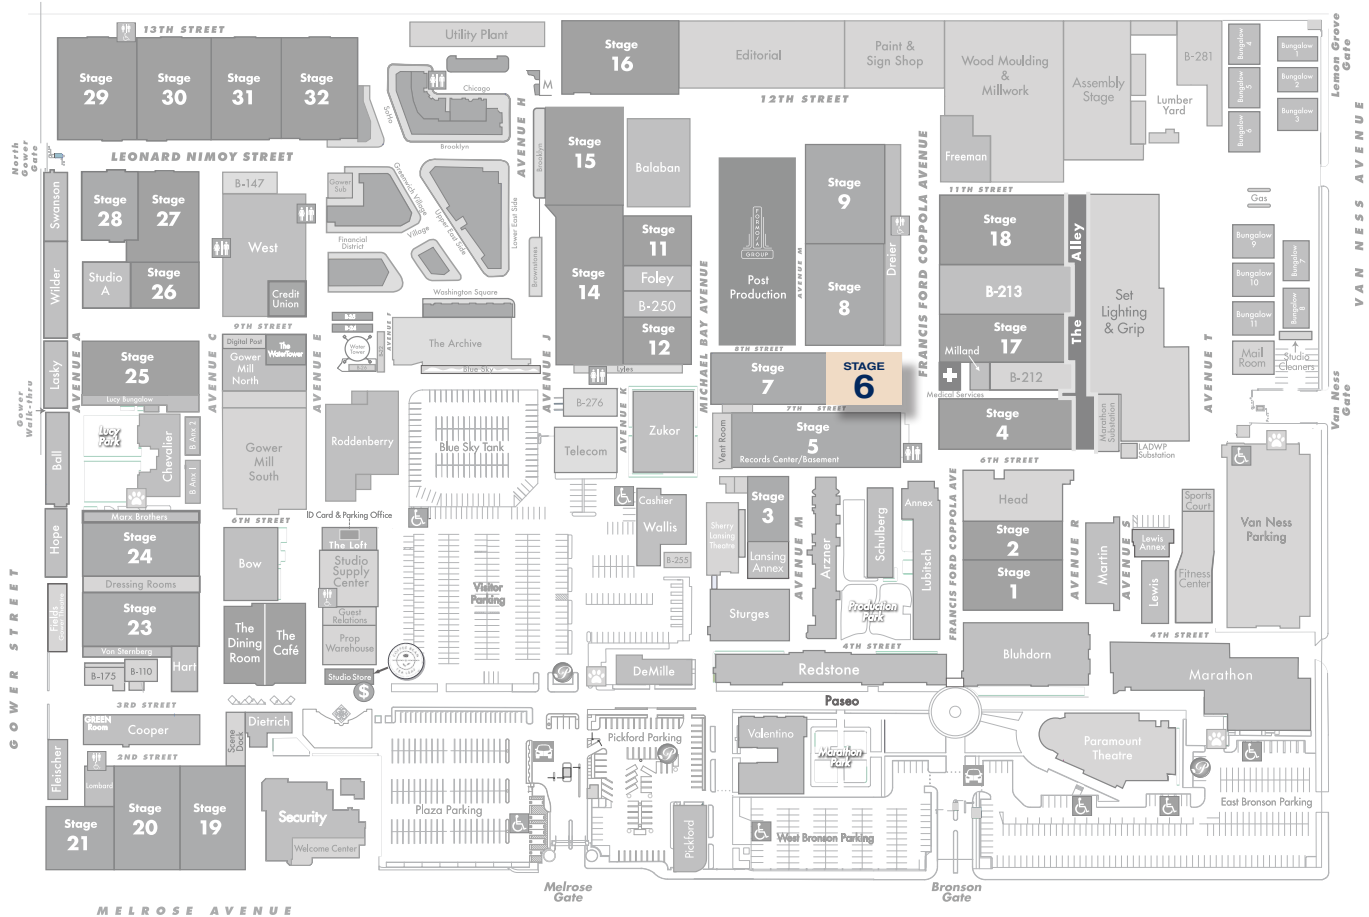

STAGE 6

FLOORPLAN

DIMENSIONS

Width	69'-5"
Length	106'-6"
Height	29'
Square Feet	7,635
Door Height	19' & 28'
Max Weight Capacity	10,000lbs

PREVIOUS PRODUCTIONS SHOT ON THIS STAGE:

Movies

Vertigo (1958)
 The Molly Maguires (1968)
 Houseboat (1958)
 Teacher's Pet (1957)
 Eddie Foy and the Seven Little Foys
 Marathon Man (1976)
 The Hunt for Red October (1990)

Television

The Brady Bunch
 Star Trek: The Next Generation
 Brooklyn Bridge
 Jag
 Monk
 Angel

STAGE 6

STAGE LOCATION

SPECIFICATIONS

Power*	4,800A
HVAC	50T
Red Light Controlled	No
Heat	No
Utilities (Air at 90PSI)	G/W/A
Wi-Fi Internet Access	