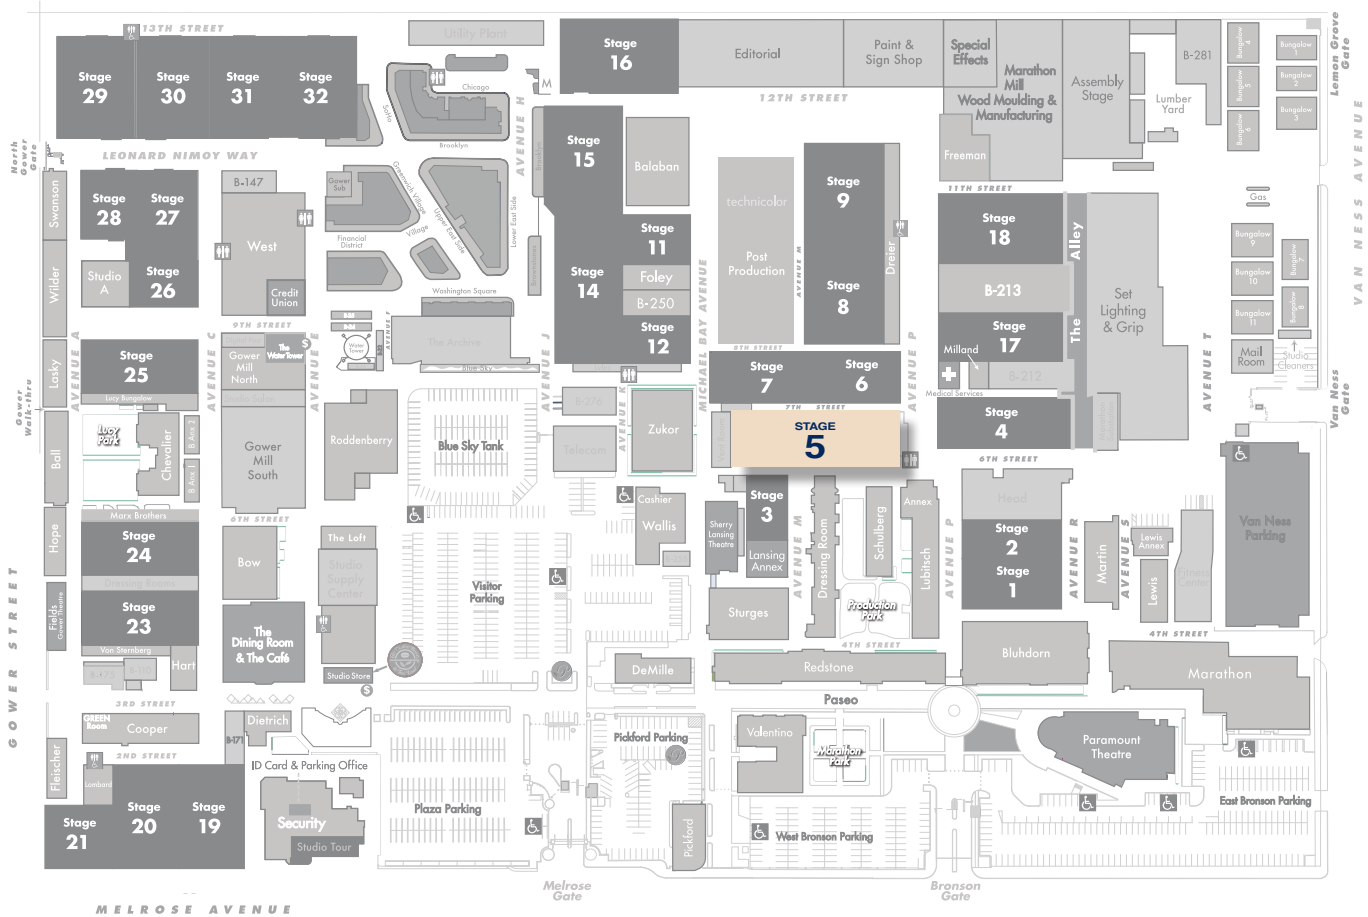

STAGE 5

FLOORPLAN

DIMENSIONS

Width	247'-4"
Length	76'-4"
Height	34'
Square Feet	18,879
Door Height	(3) 27" & 28'
Max Weight Capacity	7,500lbs

PREVIOUS PRODUCTIONS SHOT ON THIS STAGE:

Movies

Yours, Mine And Ours (1968)
Rosemary's Baby (1968)
Vertigo (1958)
Heaven Can Wait (1978)
Mommie Dearest (1981)
Shane (1953)
Road To Rio (1947)
The Graduate (1967)

Television

The Brady Bunch
Angel
Monk

STAGE 5

STAGE LOCATION

SPECIFICATIONS

Power*	3,840A
HVAC	120T
Red Light Controlled	No
Heat	No
Utilities (Air at 90PSI)	G/W/A

Wi-Fi Internet Access

*(IP2W fixed AC power (cam locks) available as 120/208V 3P4W)