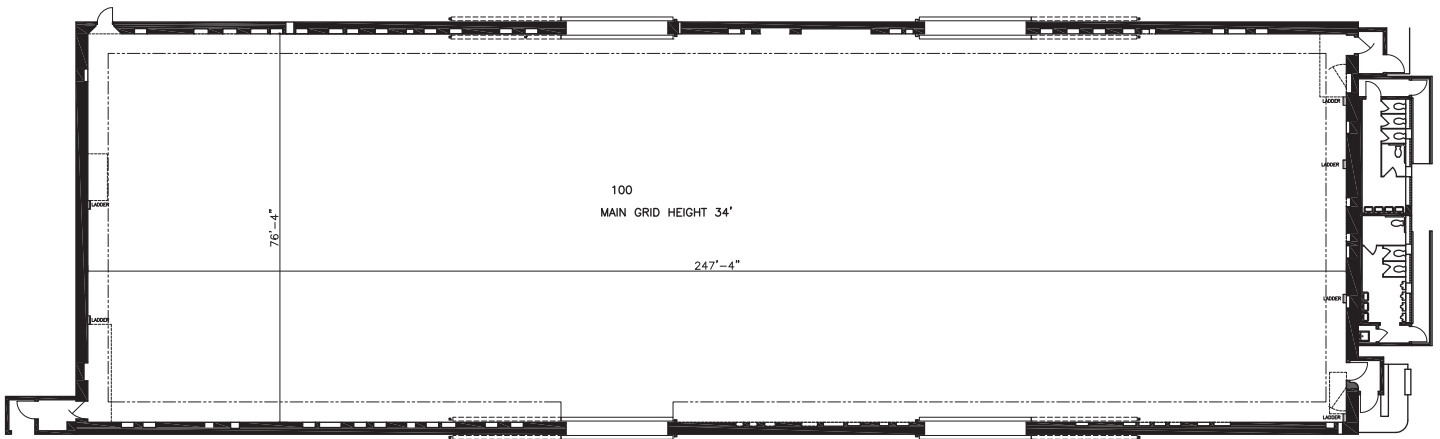

STAGE 5

FLOORPLAN

DIMENSIONS

Width	247'-4"
Length	76'-4"
Height	34'
Square Feet	18,879
Door Height	(3) 27" & 28'
Max Weight Capacity	7,500lbs

PREVIOUS PRODUCTIONS SHOT ON THIS STAGE:

Movies

Yours, Mine And Ours (1968)
Rosemary's Baby (1968)
Vertigo (1958)
Heaven Can Wait (1978)
Mommie Dearest (1981)
Shane (1953)
Road To Rio (1947)
The Graduate (1967)

Television

The Brady Bunch
Angel
Monk

STAGE 5

STAGE LOCATION

SPECIFICATIONS

Power*	3,840A
HVAC	120T
Red Light Controlled	No
Heat	No
Utilities (Air at 90PSI)	G/W/A

Wi-Fi Internet Access

*(IP2W fixed AC power (cam locks) available as 120/208V 3P4W)