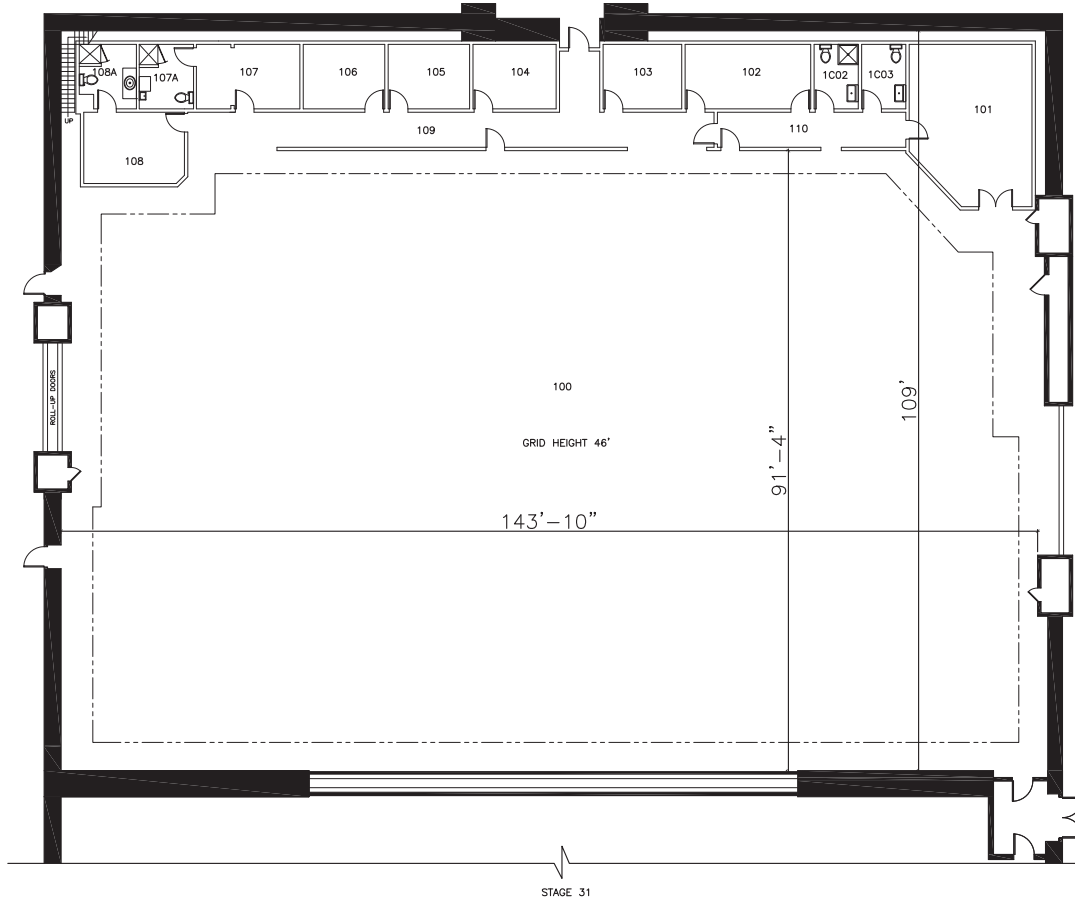

STAGE 32

FLOORPLAN

DIMENSIONS

Width	143'-10"
Length	109'
Height	46'
Square Feet	15,779
Door Height	21' & 23'
Max Weight Capacity	7,500lbs

PREVIOUS PRODUCTIONS SHOT ON THIS STAGE:

Movies

Chinatown
 Citizen Kane
 King Kong (1976)
 History of the World, Part I

Television

Star Trek Original
 Series
 Dear John

STAGE 32

STAGE LOCATION

SPECIFICATIONS

Power*	6,000A
HVAC	80T
Red Light Controlled	Yes
Heat	Yes
Utilities (Air at 90PSI)	G/W/A

Wi-Fi Internet Access

*(IP2W fixed AC power (cam locks) available as 120/208V 3P4W)