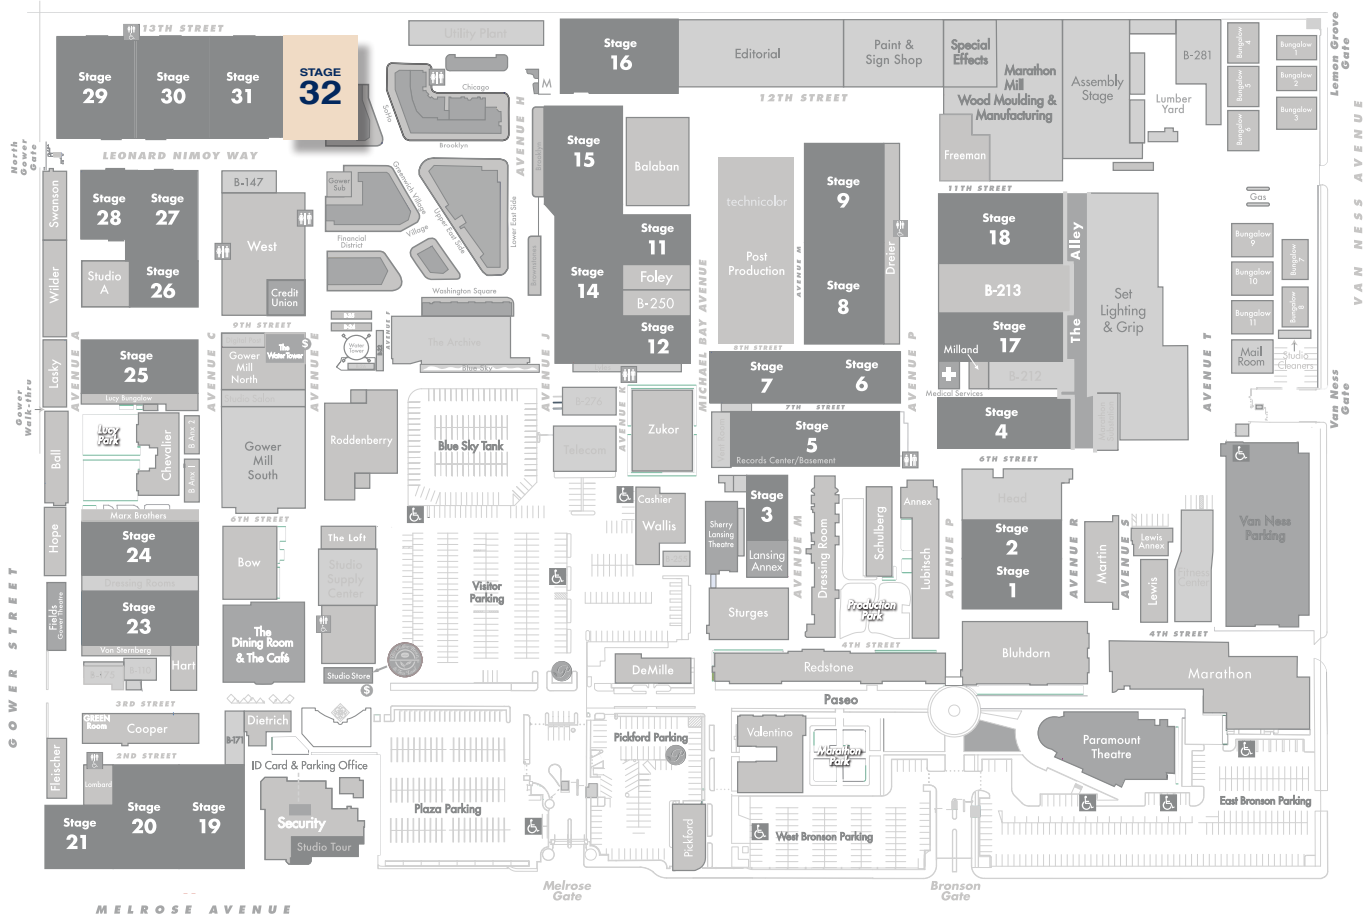

STAGE 32

FLOORPLAN

DIMENSIONS

Width	143'-10"
Length	109'
Height	46'
Square Feet	15,779
Door Height	21' & 23'
Max Weight Capacity	7,500lbs

PREVIOUS PRODUCTIONS SHOT ON THIS STAGE:

Movies

Chinatown
 Citizen Kane
 King Kong (1976)
 History of the World, Part I

Television

Star Trek Original
 Series
 Dear John

STAGE 32

STAGE LOCATION

SPECIFICATIONS

Power*	6,000A
HVAC	80T
Red Light Controlled	Yes
Heat	Yes
Utilities (Air at 90PSI)	G/W/A

Wi-Fi Internet Access

*(IP2W fixed AC power (cam locks) available as 120/208V 3P4W)