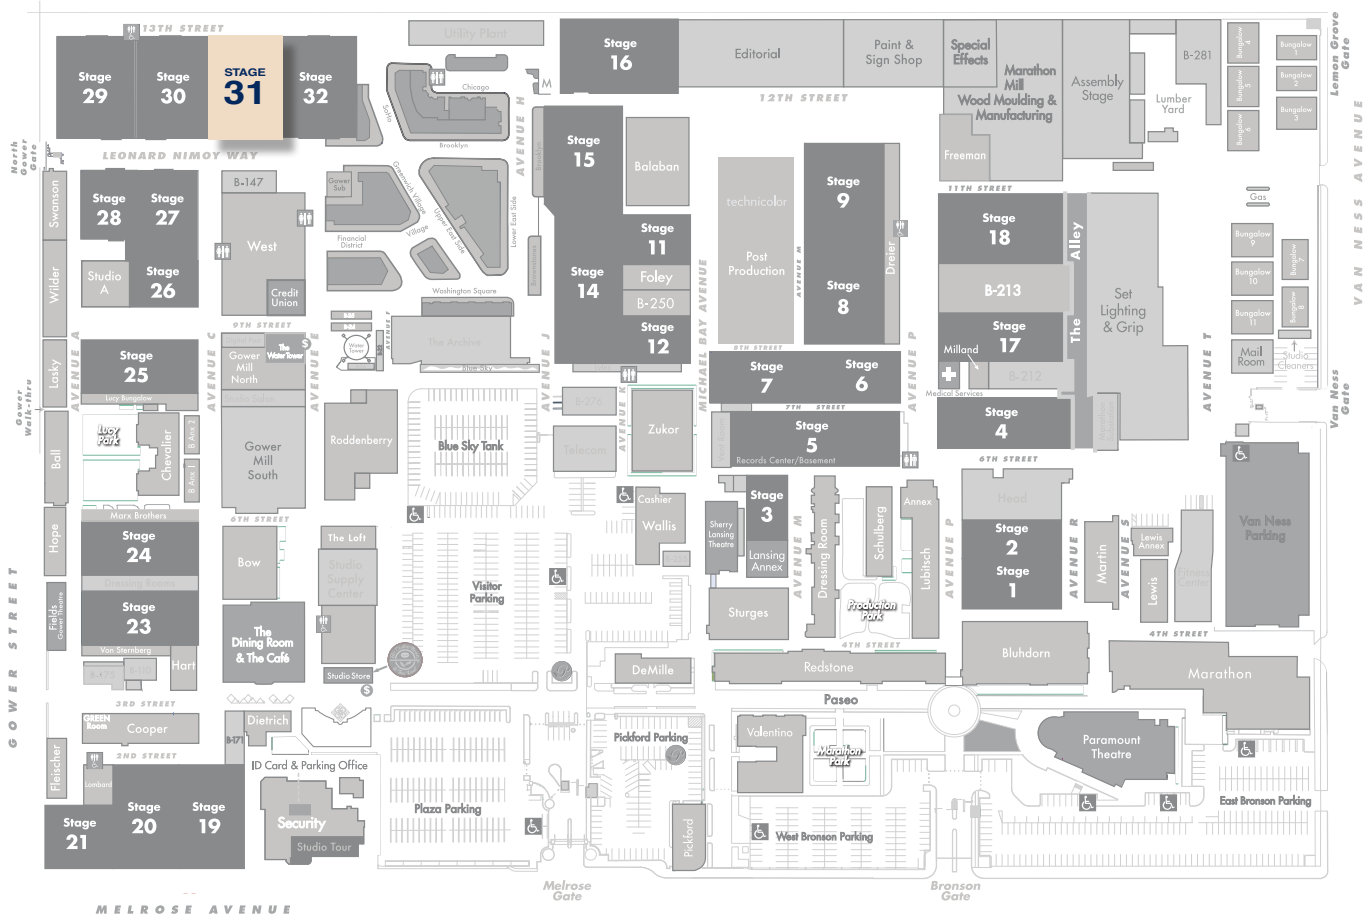

### DIMENSIONS

Width	106'-9"
Length	145'
Height	35'
Square Feet	15,437
Door Height	(2)23'
Max Weight Capacity	7,500lbs

## STAGE LOCATION