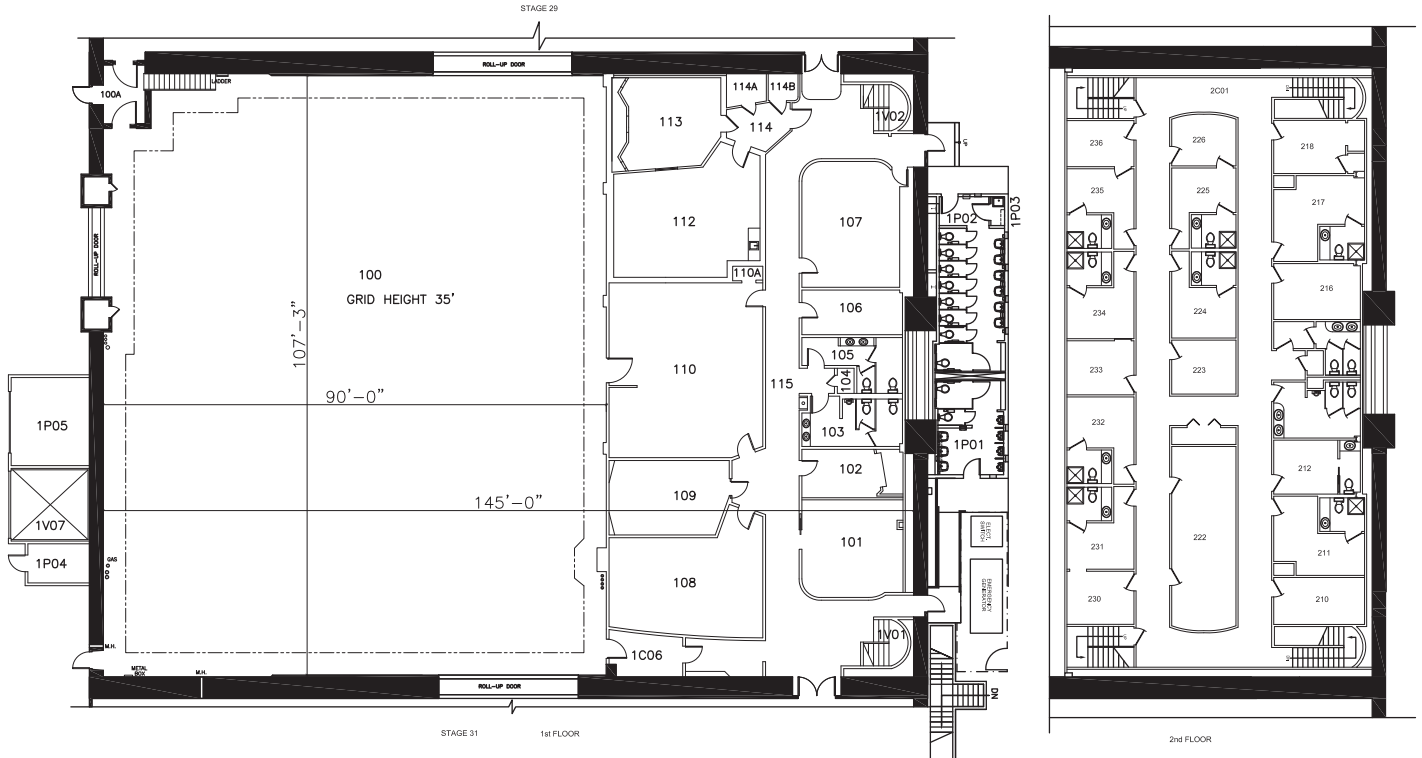

# STAGE 30

## FLOORPLAN

### DIMENSIONS

Width	107'-3"
Length	145'
Height	35'
Square Feet	15,777
Door Height	23'
Max Weight Capacity	7,500lbs