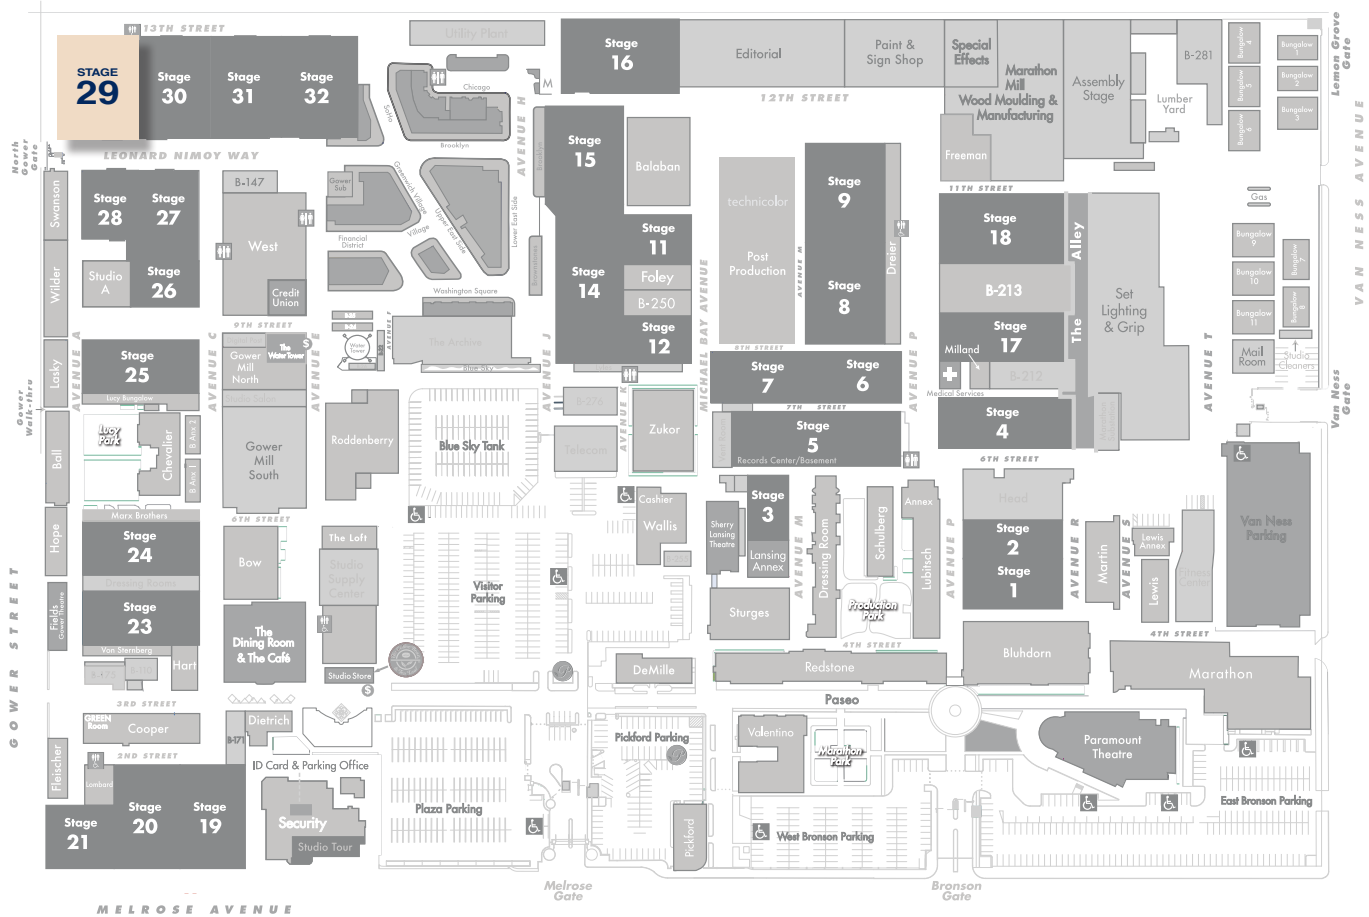

### DIMENSIONS

Width	145'
Length	107'-9"
Height	35'
Square Feet	15,553
Door Height	(2)23'
Max Weight Capacity	7,500lbs

## STAGE LOCATION