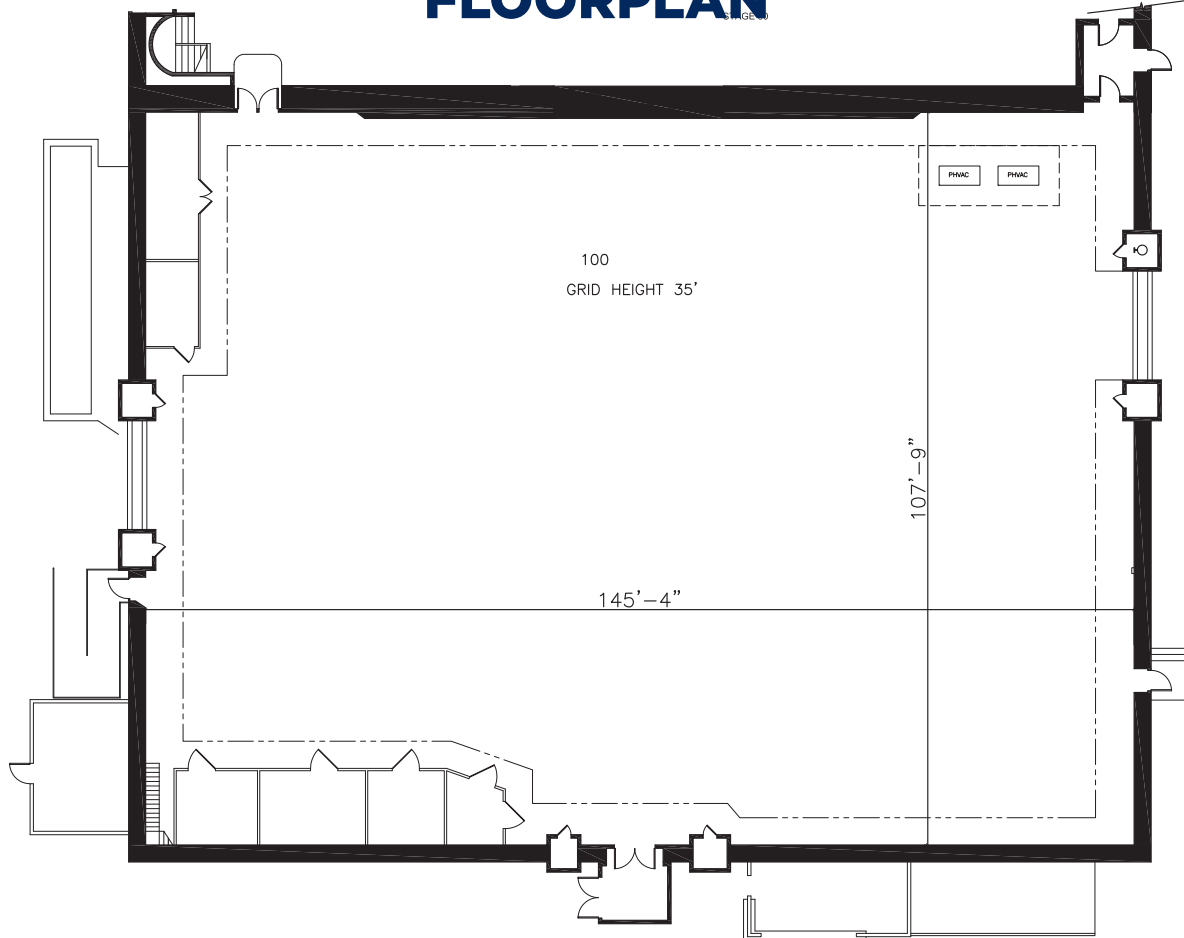

## FLOORPLAN

### DIMENSIONS

Width	145'
Length	107'-9"
Height	35'
Square Feet	15,553
Door Height	(2)23'
Max Weight Capacity	7,500lbs