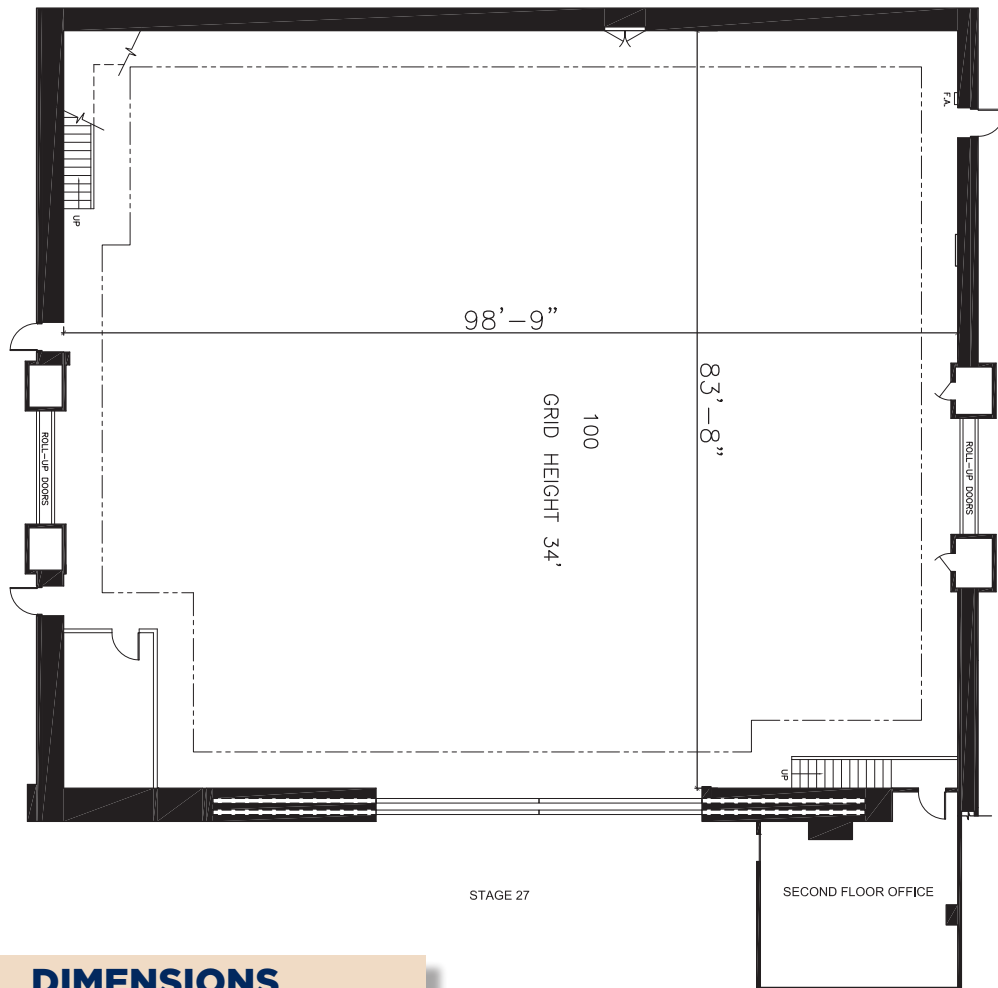

## FLOORPLAN

### DIMENSIONS

Width	83'-8"
Length	98'-9"
Height	34'
Square Feet	8,285
Door Height	(2)17' & 22'
Max Weight Capacity	10,000lbs