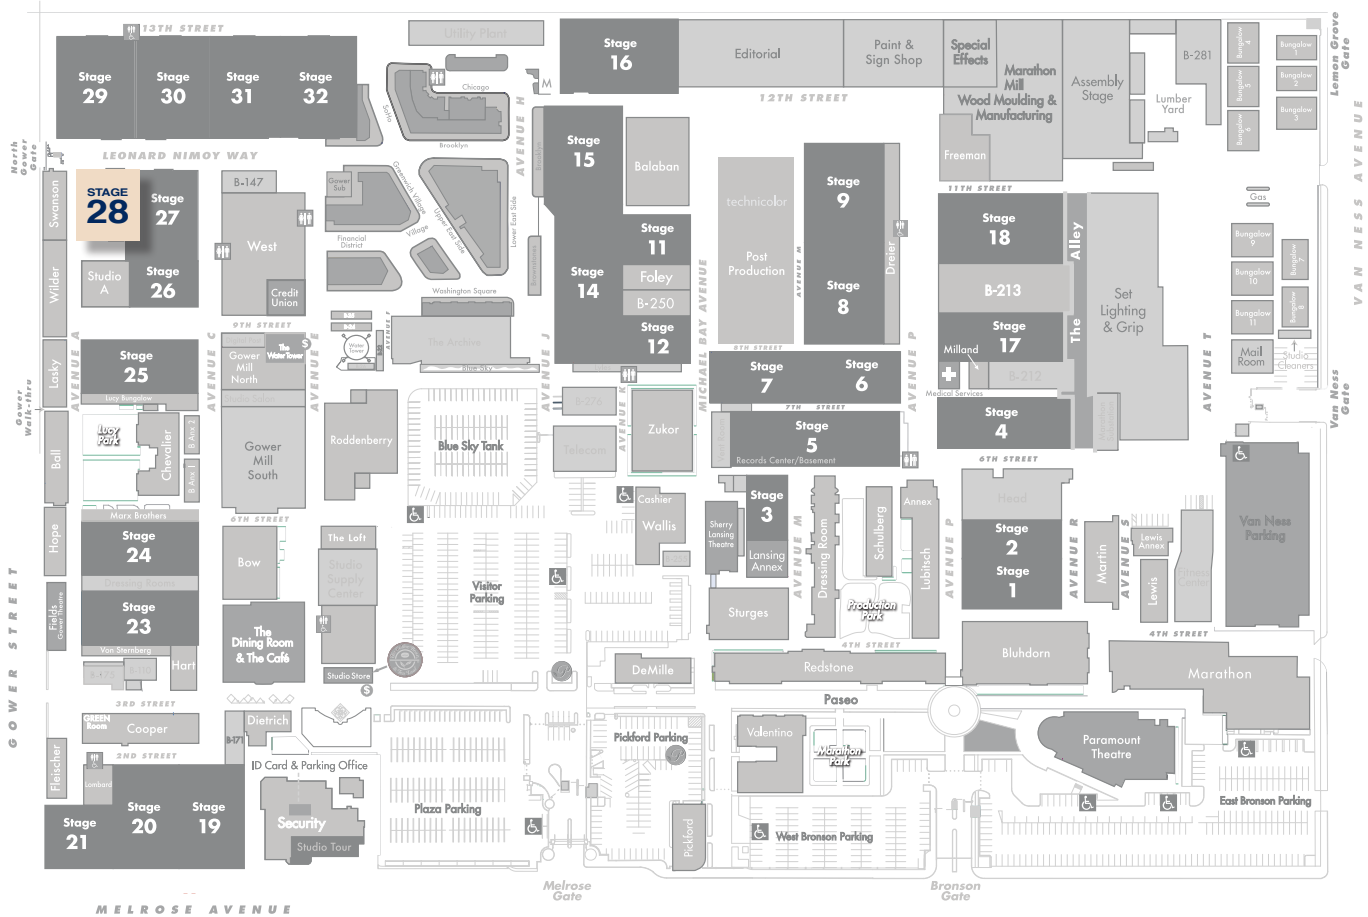

## FLOORPLAN

### DIMENSIONS

Width	83'-8"
Length	98'-9"
Height	34'
Square Feet	8,285
Door Height	(2)17' & 22'
Max Weight Capacity	10,000lbs

## STAGE LOCATION