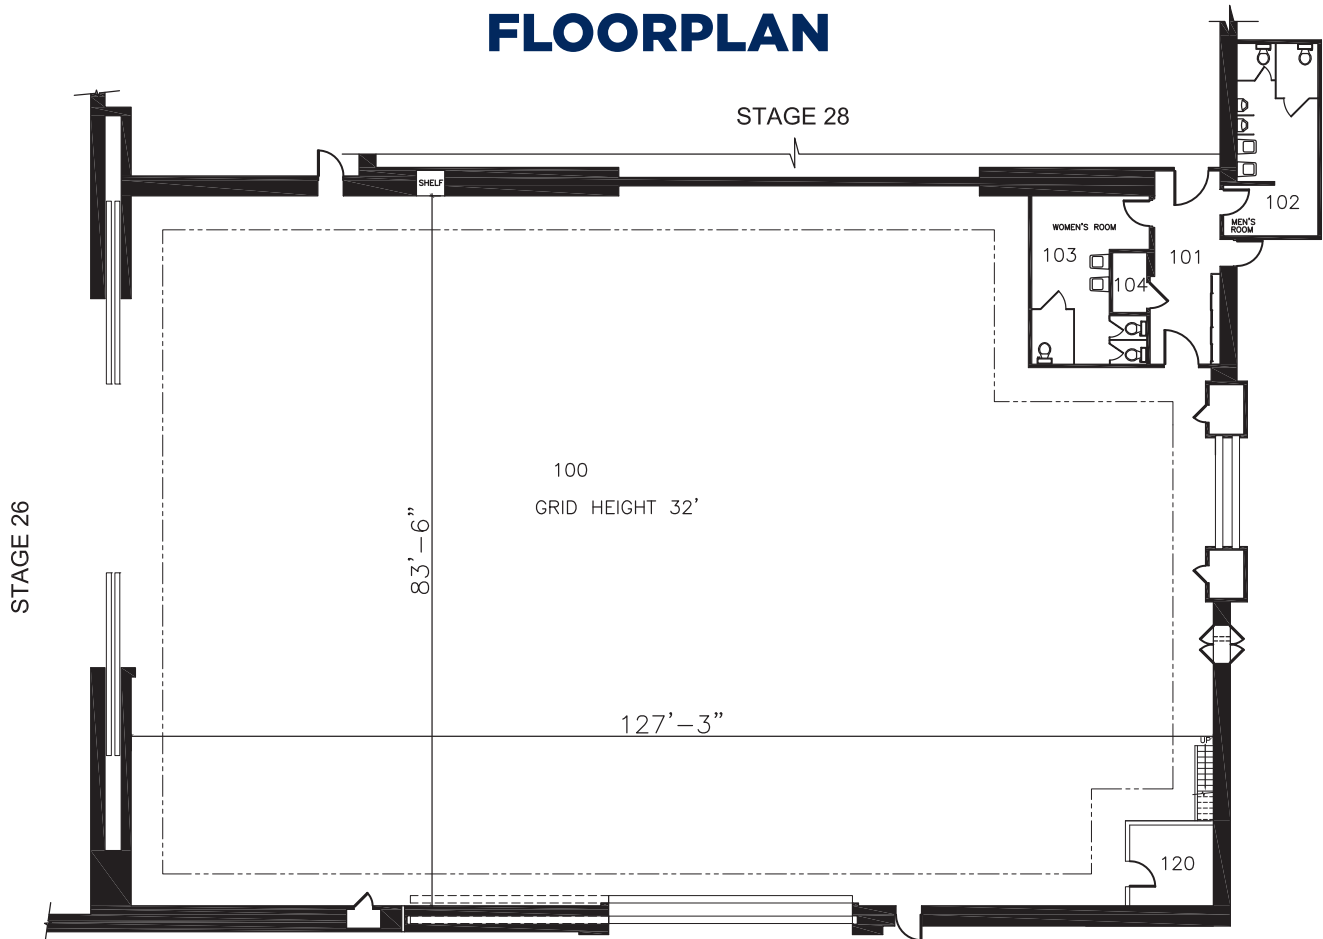

STAGE 27

FLOORPLAN

DIMENSIONS

Width	83'-6"
Length	127'-3"
Height	32'
Square Feet	10,960
Door Height	17' & (2)22'
Max Weight Capacity	10,000lbs

PREVIOUS PRODUCTIONS SHOT ON THIS STAGE:

Television
 Leeza
 Dear John
 Mission: Impossible
 Mork & Mindy
 The Insider

STAGE 27

STAGE LOCATION

SPECIFICATIONS

Power*	6,400A
HVAC	150T
Red Light Controlled	Yes
Heat	No
Utilities (Air at 90PSI)	G/W/A

Wi-Fi Internet Access

*(IP2W fixed AC power (cam locks) available as 120/208V 3P4W)