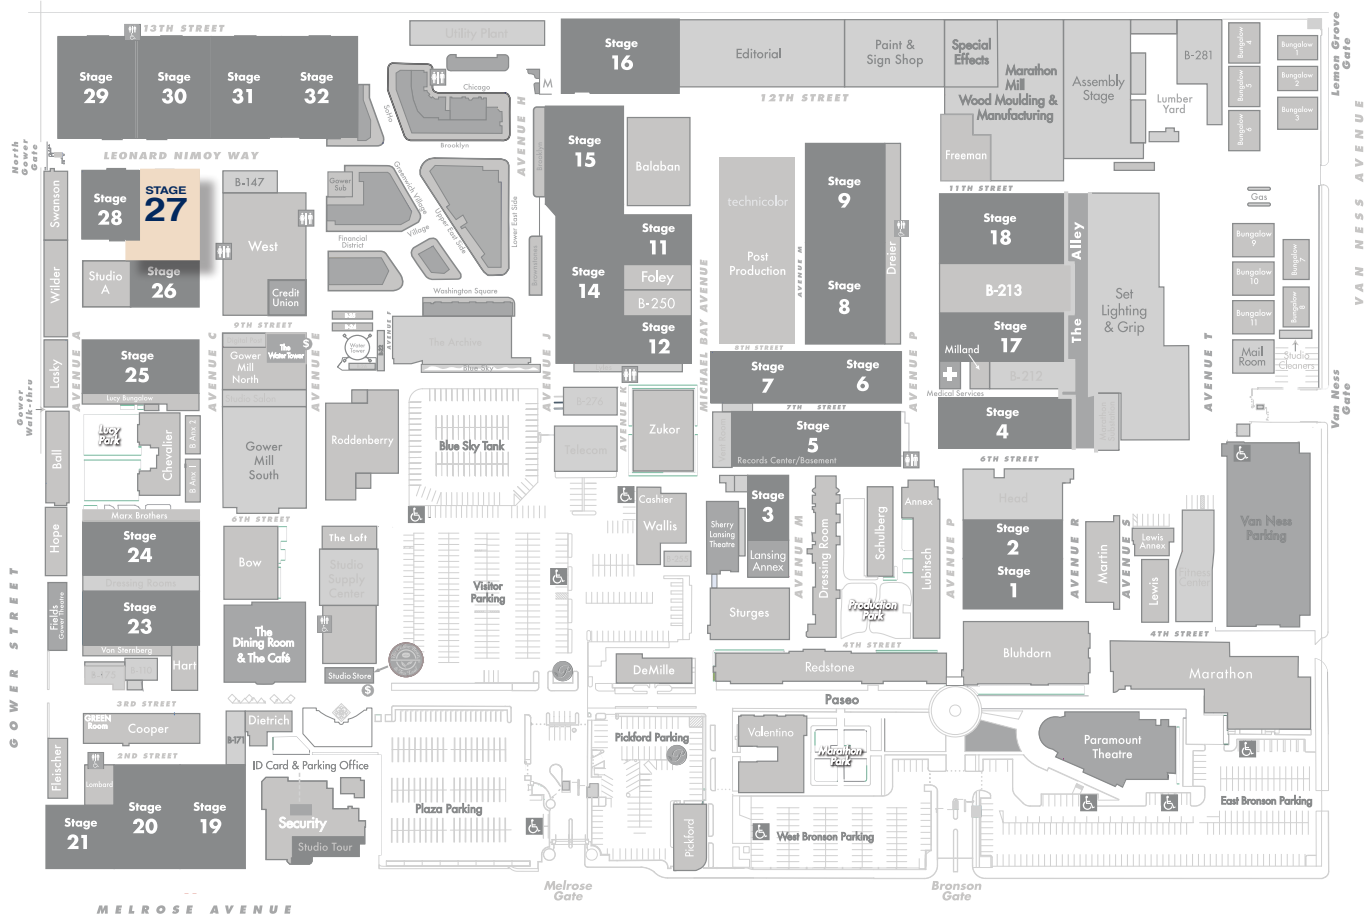

STAGE 27

FLOORPLAN

DIMENSIONS

Width	83'-6"
Length	127'-3"
Height	32'
Square Feet	10,960
Door Height	17' & (2)22'
Max Weight Capacity	10,000lbs

PREVIOUS PRODUCTIONS SHOT ON THIS STAGE:

Television
 Leeza
 Dear John
 Mission: Impossible
 Mork & Mindy
 The Insider

STAGE 27

STAGE LOCATION

SPECIFICATIONS

Power*	6,400A
HVAC	150T
Red Light Controlled	Yes
Heat	No
Utilities (Air at 90PSI)	G/W/A

Wi-Fi Internet Access

*(IP2W fixed AC power (cam locks) available as 120/208V 3P4W)