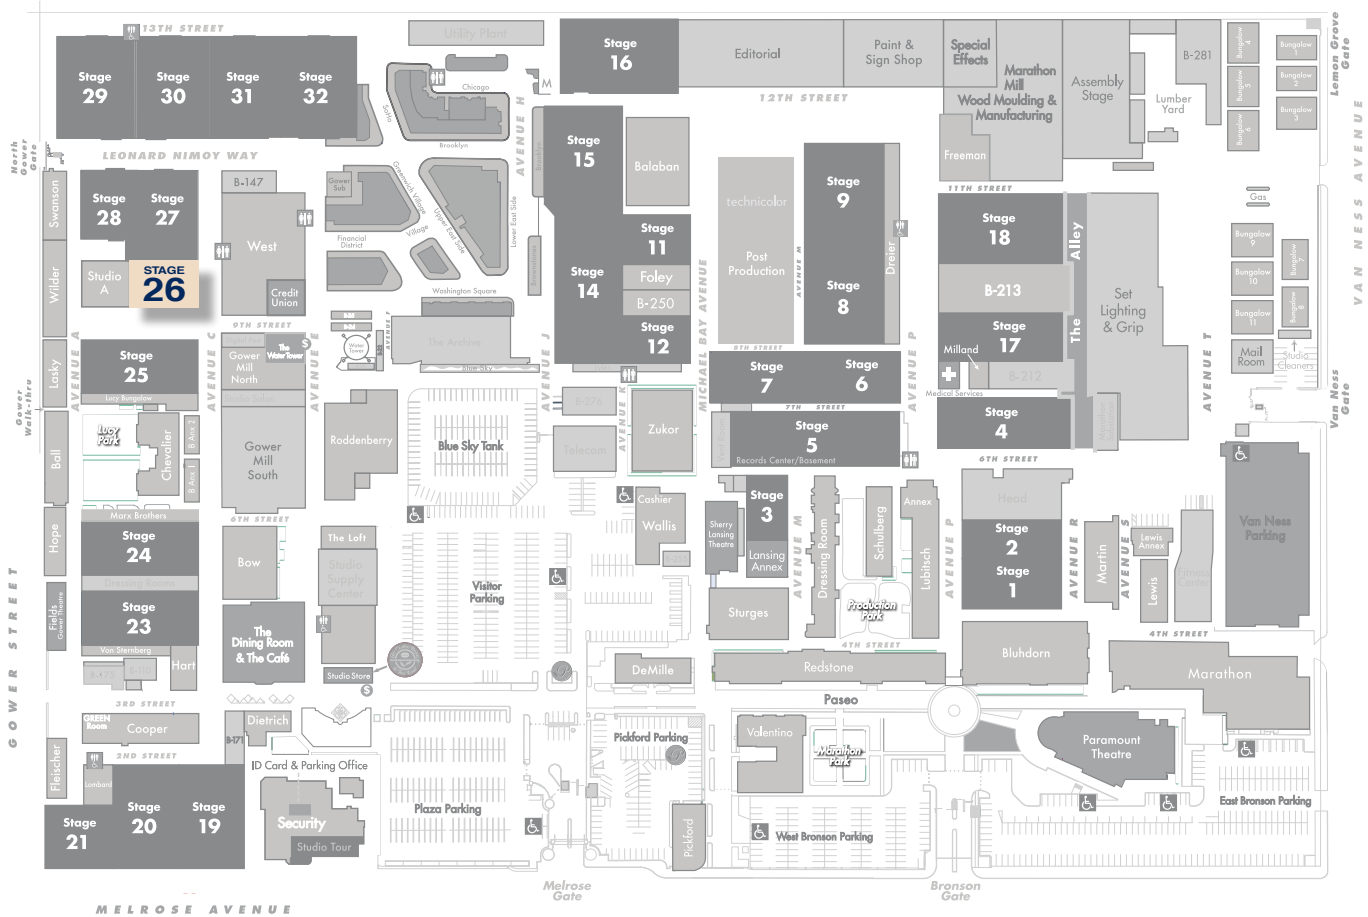

STAGE 26

FLOORPLAN

DIMENSIONS

Width	68'-5"
Length	100'-2"
Height	28'
Square Feet	6,930
Door Height	16'-6"
Max Weight Capacity	10,000lbs

PREVIOUS PRODUCTIONS SHOT ON THIS STAGE:

Television
Mork & Mindy
Godfather
True Jackson, VP

STAGE 26

STAGE LOCATION

SPECIFICATIONS

Power*	1,200A
HVAC	80T
Red Light Controlled	Yes
Heat	Yes
Utilities (Air at 90PSI)	G/W/A

Wi-Fi Internet Access

*(IP2W fixed AC power (cam locks) available as 120/208V 3P4W)