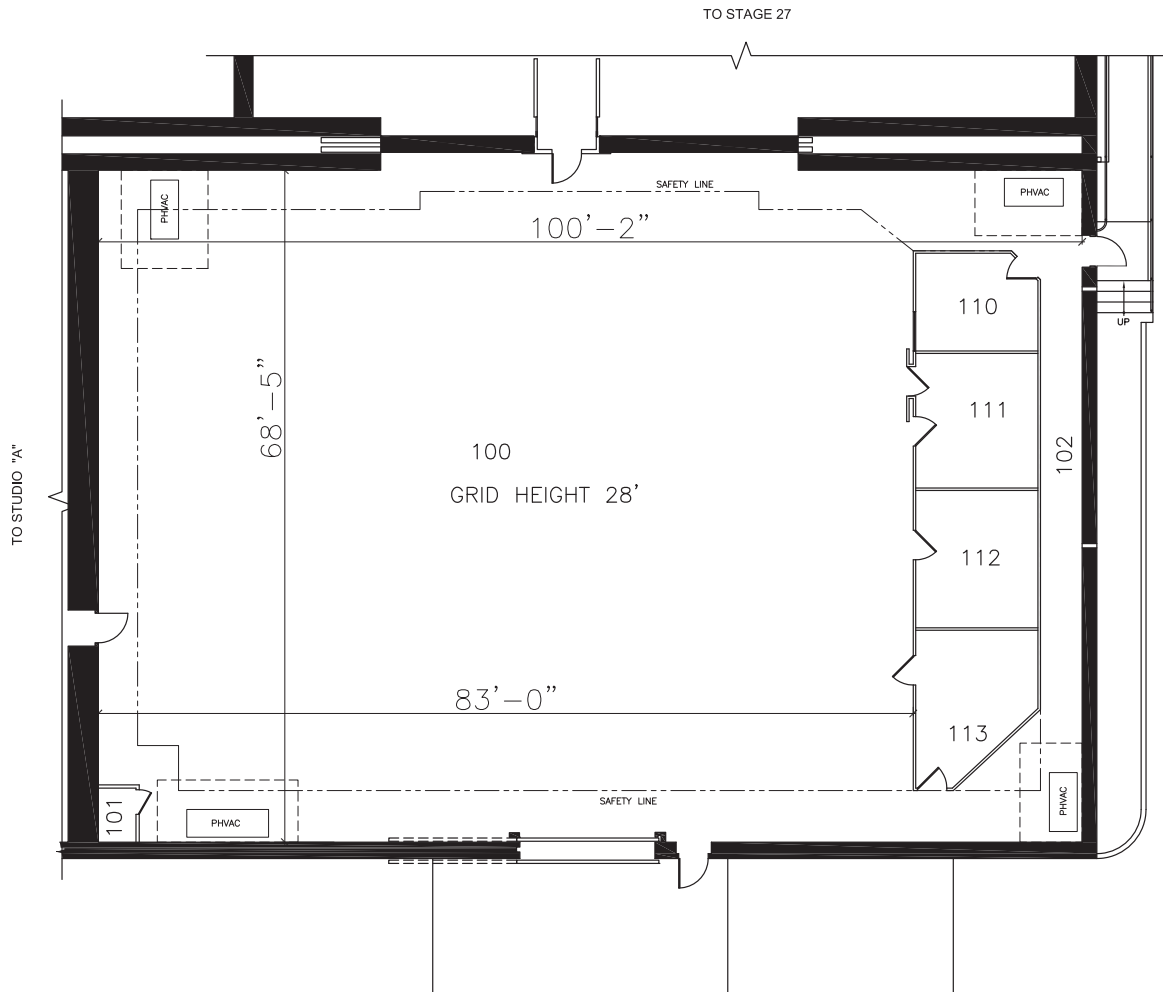

STAGE 26

FLOORPLAN

DIMENSIONS

Width	68'-5"
Length	100'-2"
Height	28'
Square Feet	6,930
Door Height	16'-6"
Max Weight Capacity	10,000lbs

PREVIOUS PRODUCTIONS SHOT ON THIS STAGE:

Television
Mork & Mindy
Godfather
True Jackson, VP

STAGE 26

STAGE LOCATION

SPECIFICATIONS

Power*	1,200A
HVAC	80T
Red Light Controlled	Yes
Heat	Yes
Utilities (Air at 90PSI)	G/W/A

Wi-Fi Internet Access

*(IP2W fixed AC power (cam locks) available as 120/208V 3P4W)