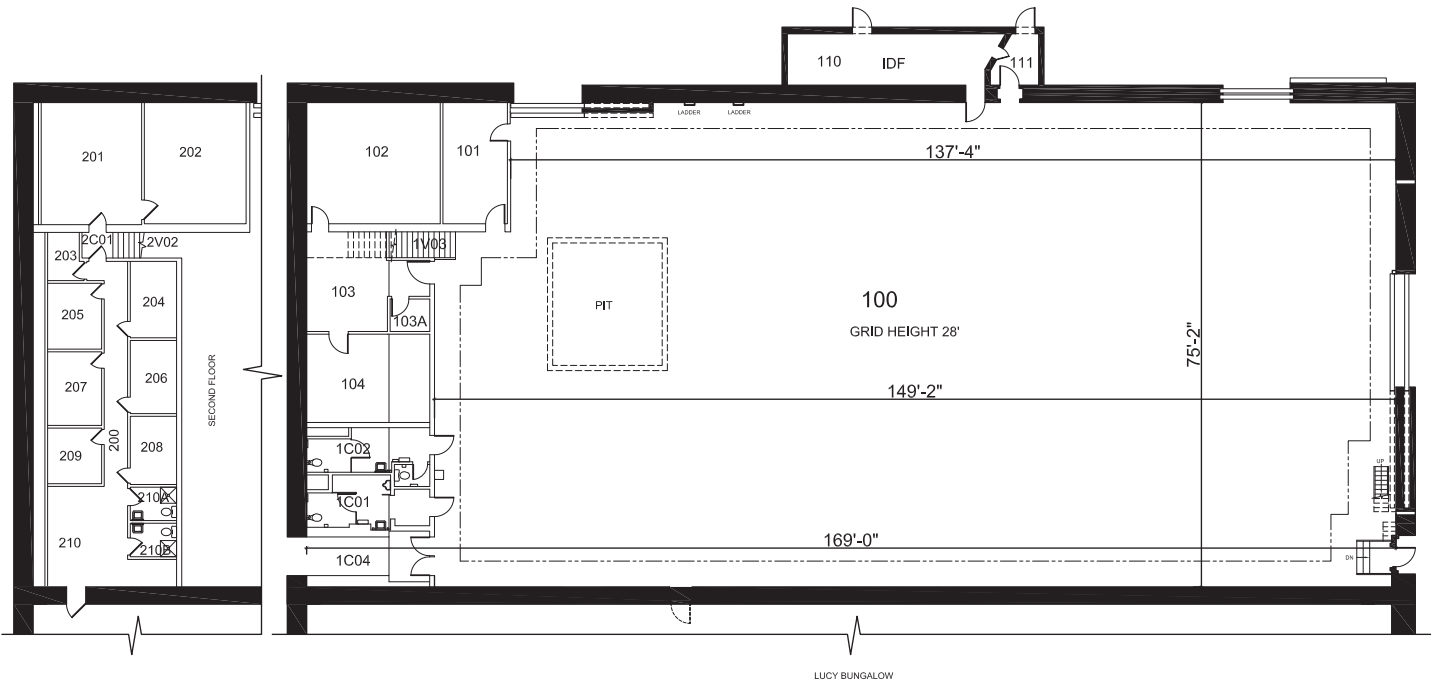

## FLOORPLAN

### DIMENSIONS

Width	169'
Length	75'-2"
Height	28'
Square Feet	12,980
Door Height	19'-6"
Max Weight Capacity	10,000lbs