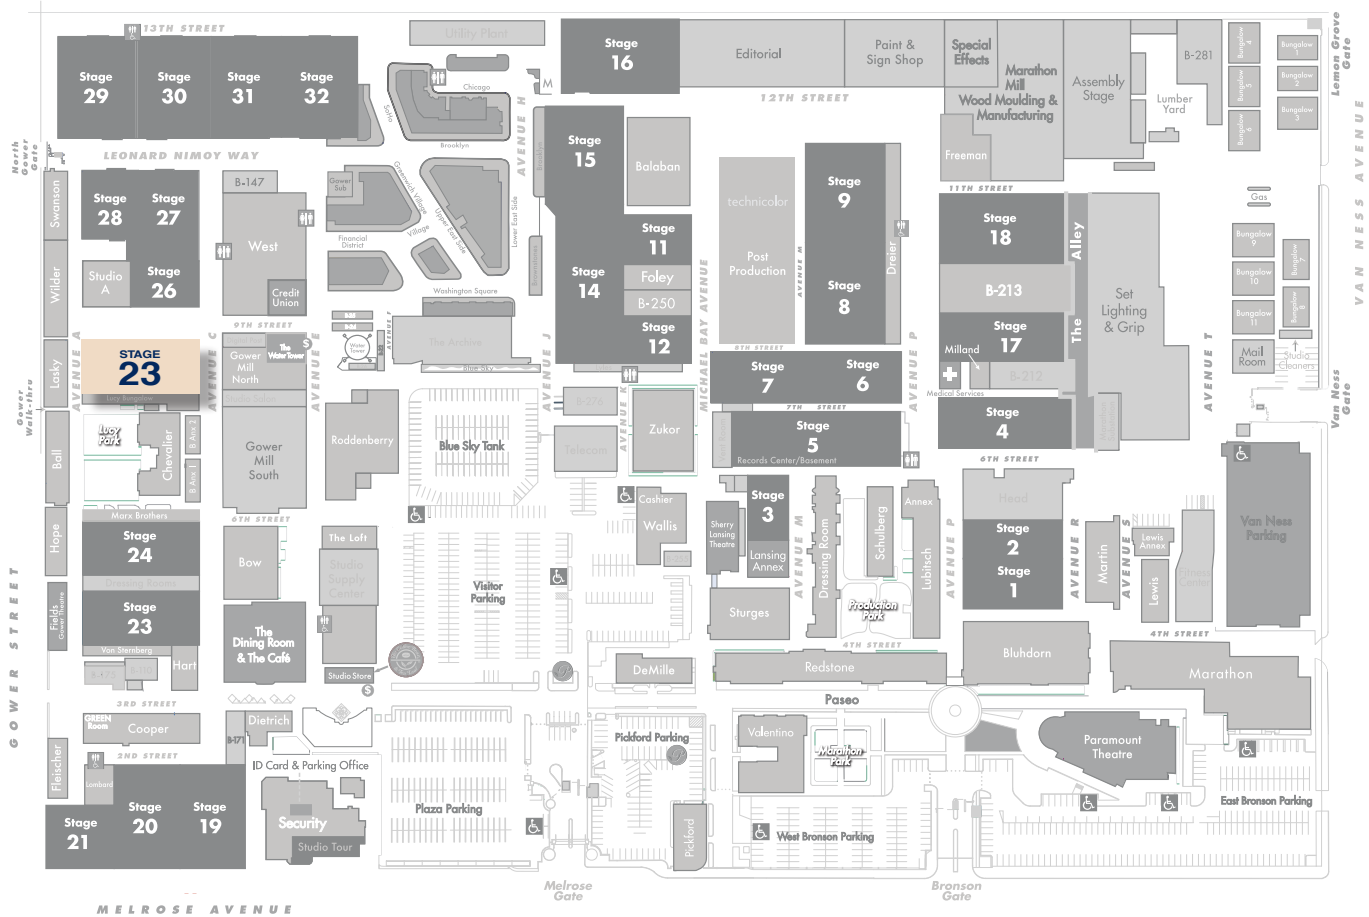

## FLOORPLAN

### DIMENSIONS

Width	169'
Length	75'-2"
Height	28'
Square Feet	12,980
Door Height	19'-6"
Max Weight Capacity	10,000lbs

## STAGE LOCATION