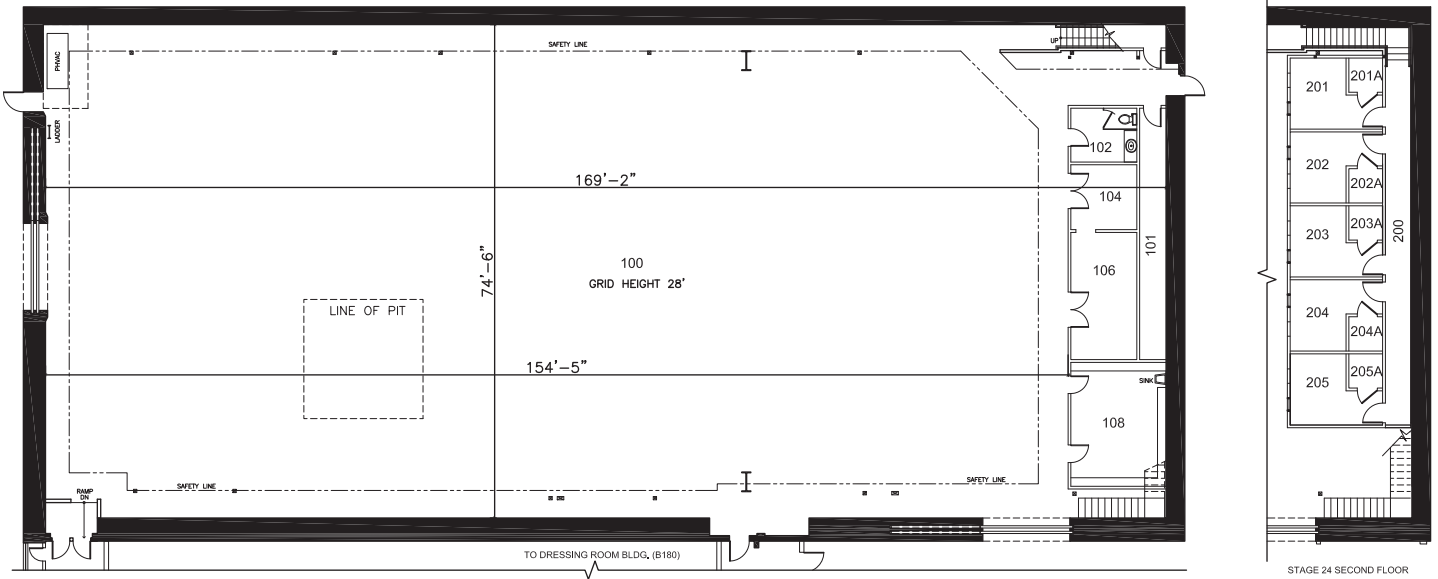

STAGE 24

FLOORPLAN

DIMENSIONS

Width	74'-6"
Length	169'
Height	28'
Square Feet	12,679
Door Height	(2)16'
Max Weight Capacity	7,500lbs

PREVIOUS PRODUCTIONS SHOT ON THIS STAGE:

Television
 Family Ties
 Sister, Sister
 My Boys

STAGE 24

STAGE LOCATION

SPECIFICATIONS

Power*	6,000A
HVAC	85T
Red Light Controlled	Yes
Heat	Yes
Utilities (Air at 90PSI)	G/W/A

Wi-Fi Internet Access

*(IP2W fixed AC power (cam locks) available as 120/208V 3P4W)