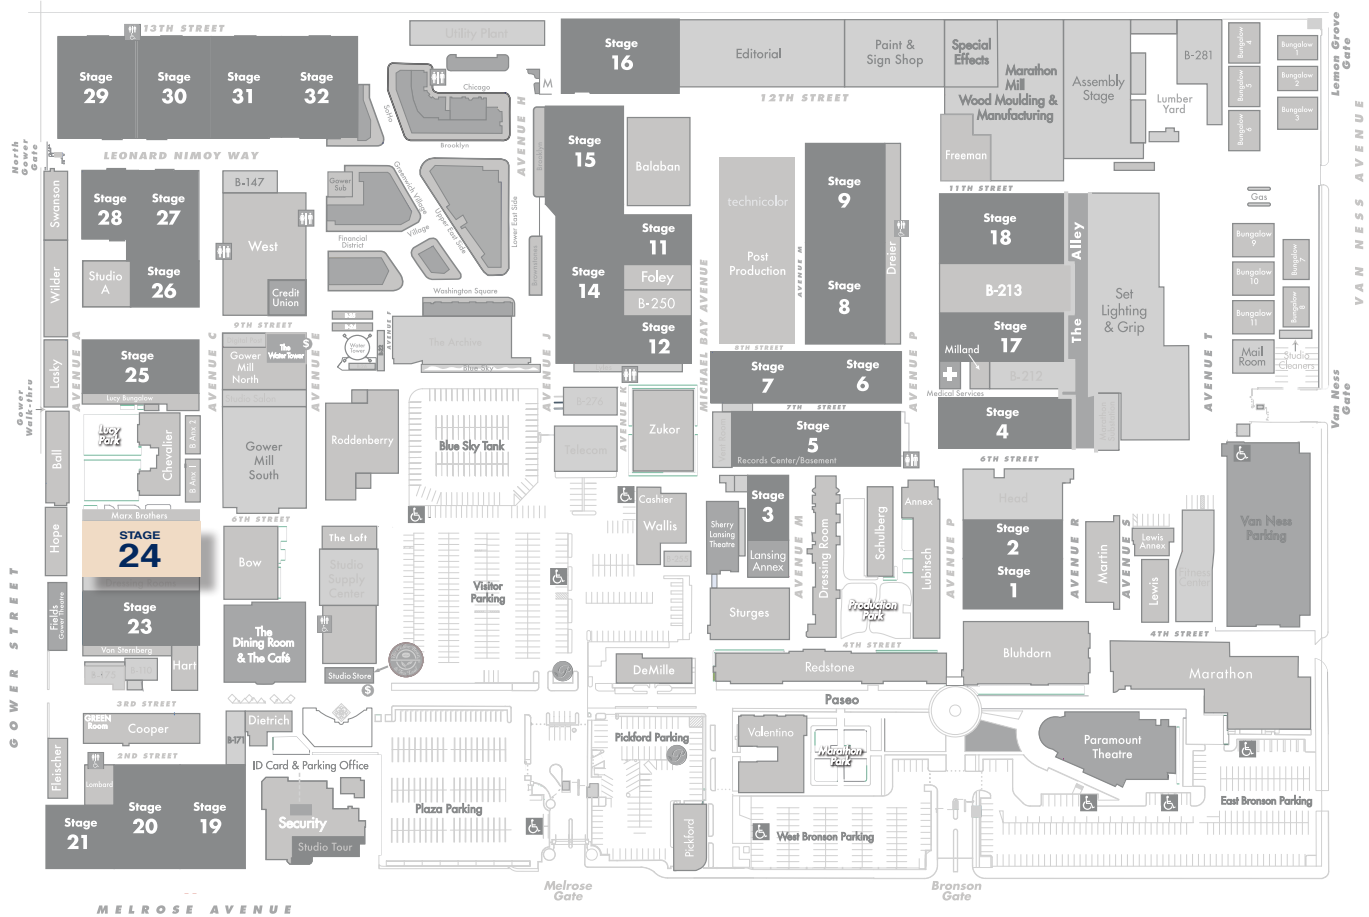

STAGE 24

FLOORPLAN

DIMENSIONS

Width	74'-6"
Length	169'
Height	28'
Square Feet	12,679
Door Height	(2)16'
Max Weight Capacity	7,500lbs

PREVIOUS PRODUCTIONS SHOT ON THIS STAGE:

Television
 Family Ties
 Sister, Sister
 My Boys

STAGE 24

STAGE LOCATION

SPECIFICATIONS

Power*	6,000A
HVAC	85T
Red Light Controlled	Yes
Heat	Yes
Utilities (Air at 90PSI)	G/W/A

Wi-Fi Internet Access

*(IP2W fixed AC power (cam locks) available as 120/208V 3P4W)