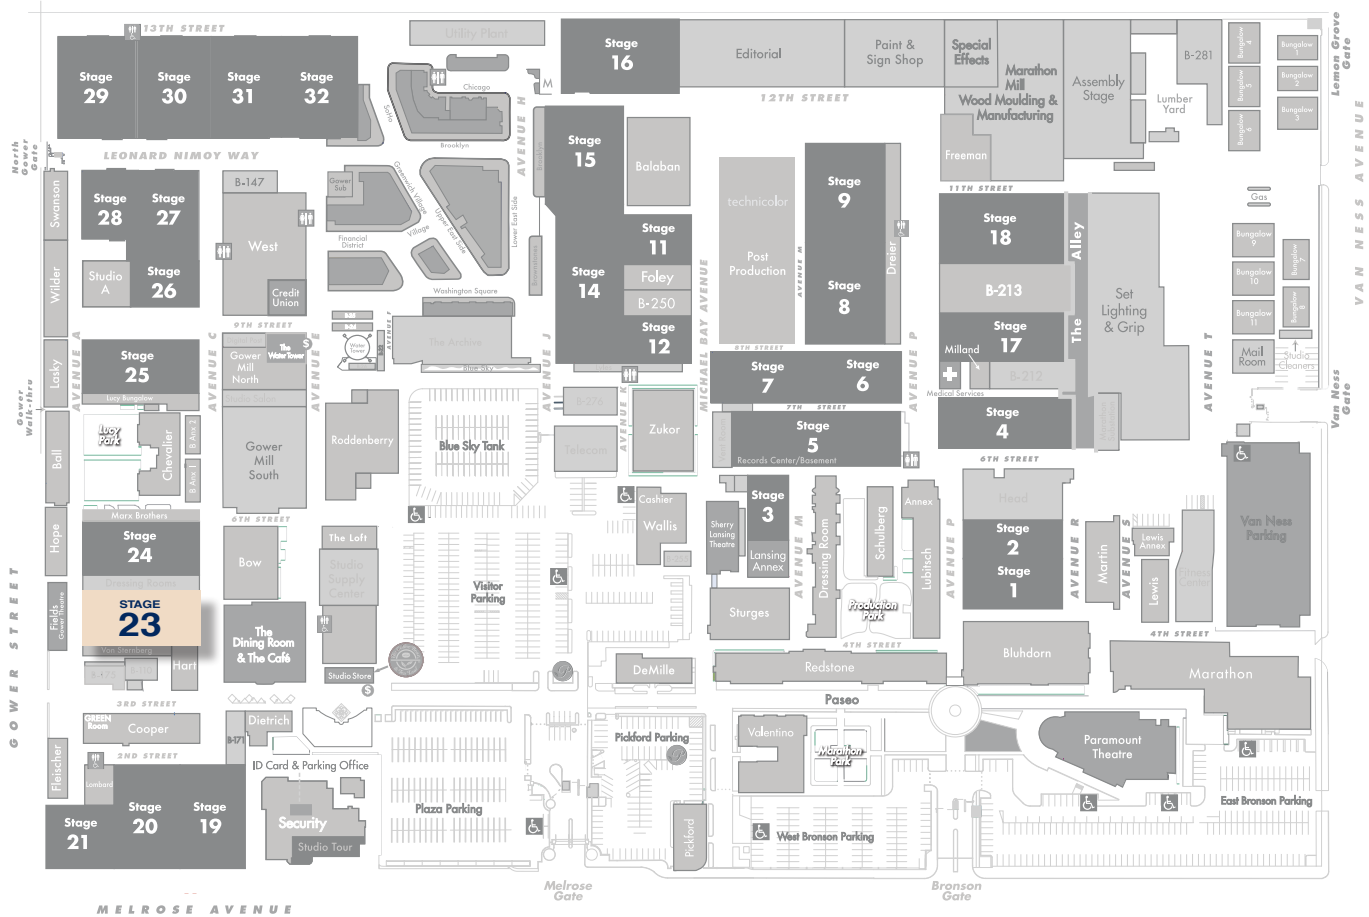

STAGE 23

FLOORPLAN

DIMENSIONS

Width	74'-8"
Length	169'-6"
Height	28'
Square Feet	12,712
Door Height	(2)16'
Max Weight Capacity	10,000lbs

PREVIOUS PRODUCTIONS SHOT ON THIS STAGE:

Television
The Mod Squad
Girlfriends
My Boys
Taxi

STAGE 23

STAGE LOCATION

SPECIFICATIONS

Power*	3,600A
HVAC	85T
Red Light Controlled	Yes
Heat	Yes
Utilities (Air at 90PSI)	G/W/A
Wi-Fi Internet Access	

*(IP2W fixed AC power (cam locks) available as 120/208V 3P4W)