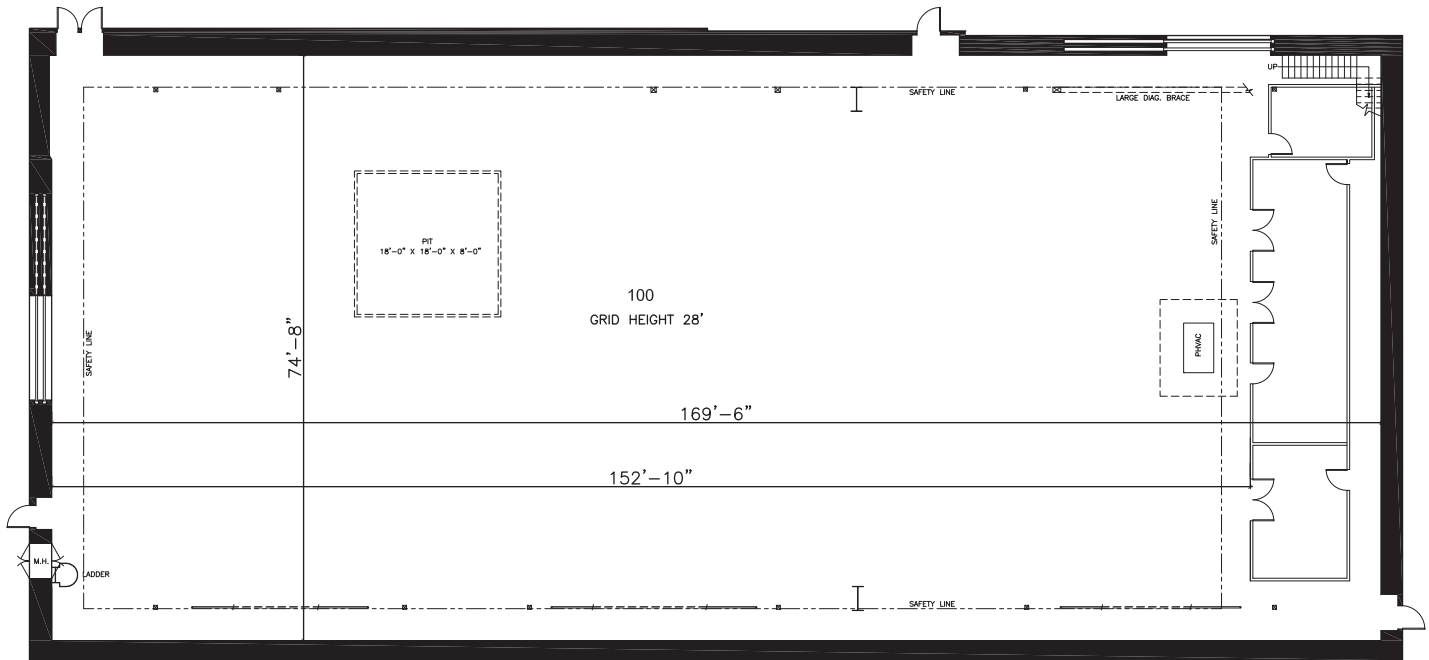

STAGE 23

FLOORPLAN

DIMENSIONS

Width	74'-8"
Length	169'-6"
Height	28'
Square Feet	12,712
Door Height	(2)16'
Max Weight Capacity	10,000lbs

PREVIOUS PRODUCTIONS SHOT ON THIS STAGE:

Television
The Mod Squad
Girlfriends
My Boys
Taxi

STAGE 23

STAGE LOCATION

SPECIFICATIONS

Power*	3,600A
HVAC	85T
Red Light Controlled	Yes
Heat	Yes
Utilities (Air at 90PSI)	G/W/A
Wi-Fi Internet Access	

*(IP2W fixed AC power (cam locks) available as 120/208V 3P4W)