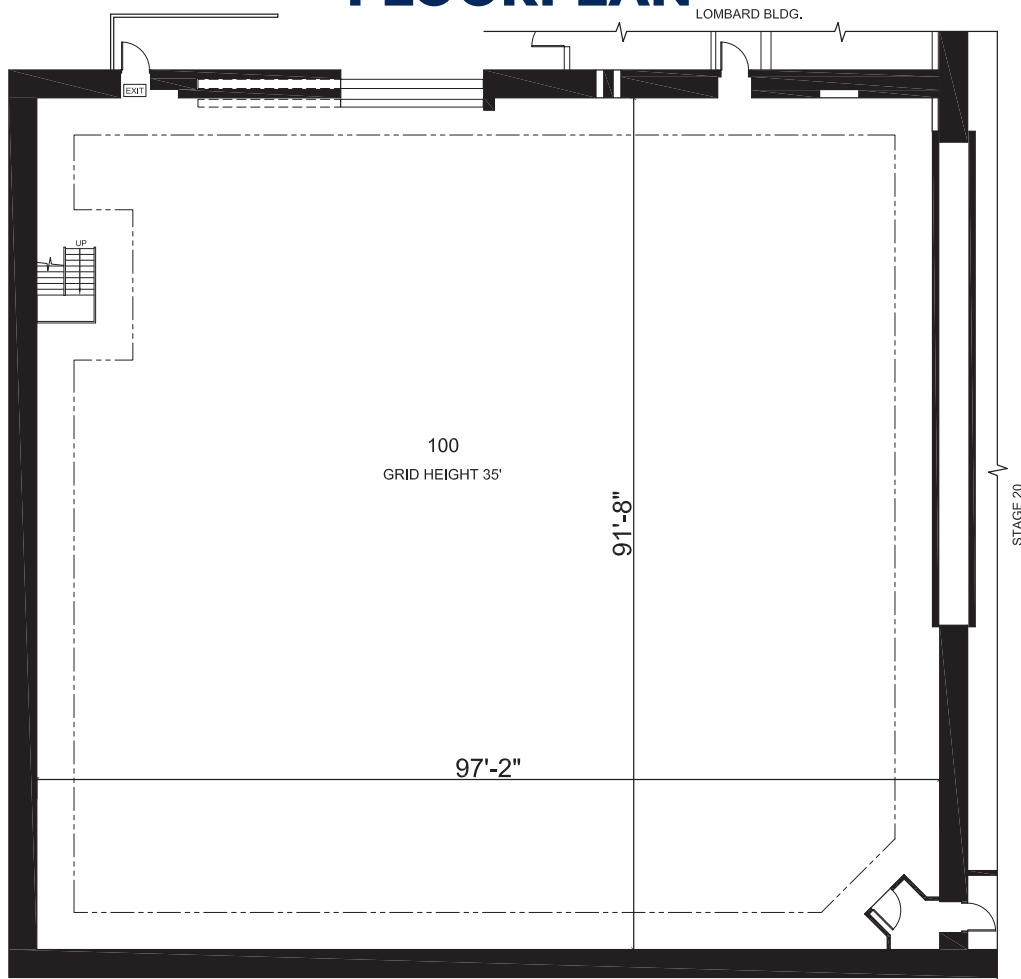

STAGE 21

FLOORPLAN

DIMENSIONS

Width	91'-6"
Length	97'
Height	35'
Square Feet	8,890
Door Height	12'
Max Weight Capacity	10,000lbs

PREVIOUS PRODUCTIONS SHOT ON THIS STAGE:

Television
The Lucy Show
Entourage

STAGE 21

STAGE LOCATION

SPECIFICATIONS

Power*	4,160A
HVAC	80T
Red Light Controlled	Yes
Heat	Yes
Utilities (Air at 90PSI)	G/W/A
Wi-Fi Internet Access	

*(IP2W fixed AC power (cam locks) available as 120/208V 3P4W)