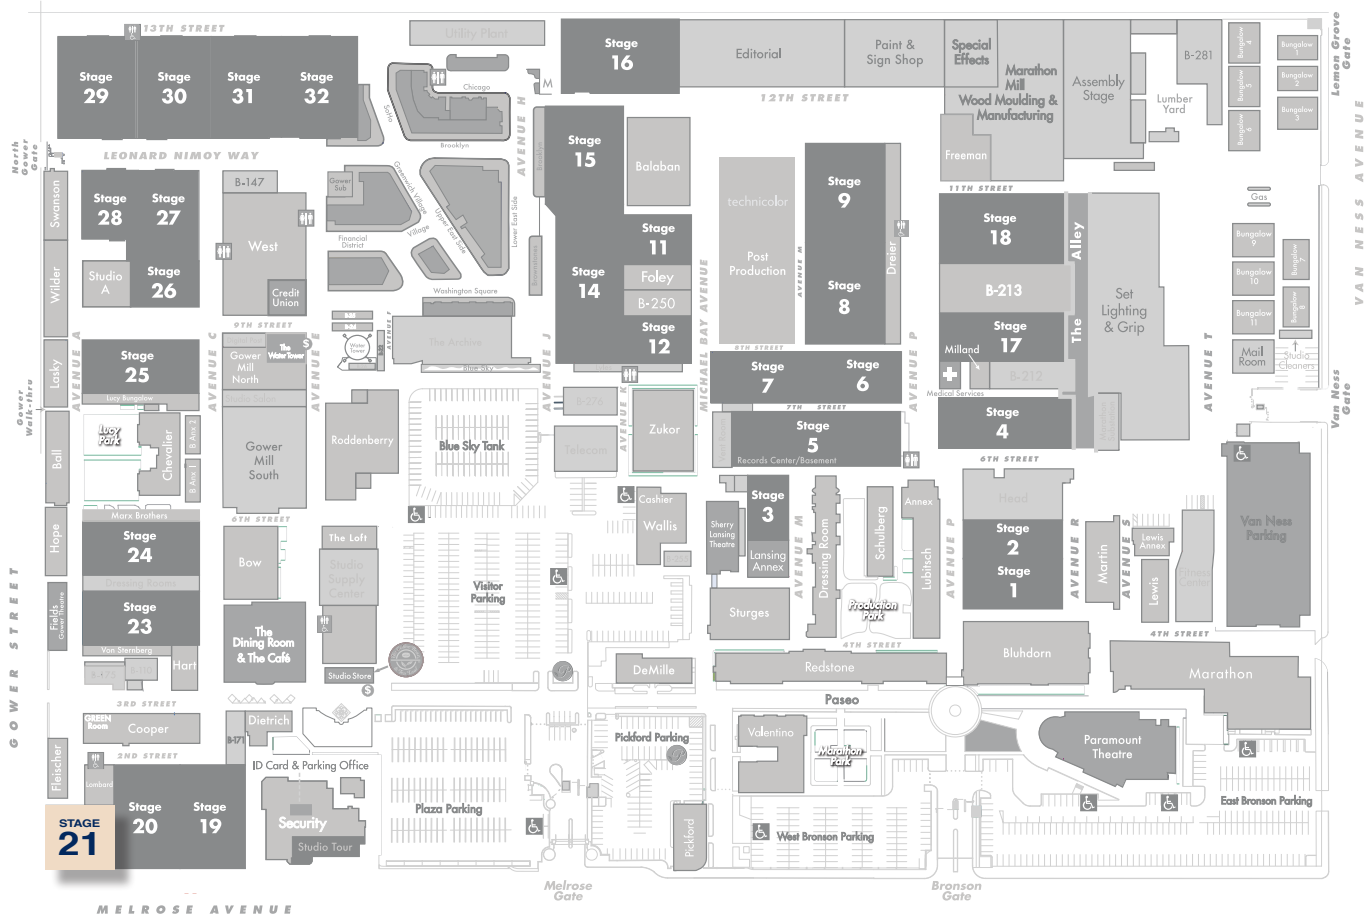

STAGE 21

FLOORPLAN

DIMENSIONS

Width	91'-6"
Length	97'
Height	35'
Square Feet	8,890
Door Height	12'
Max Weight Capacity	10,000lbs

PREVIOUS PRODUCTIONS SHOT ON THIS STAGE:

Television
The Lucy Show
Entourage

STAGE 21

STAGE LOCATION

SPECIFICATIONS

Power*	4,160A
HVAC	80T
Red Light Controlled	Yes
Heat	Yes
Utilities (Air at 90PSI)	G/W/A
Wi-Fi Internet Access	

*(IP2W fixed AC power (cam locks) available as 120/208V 3P4W)