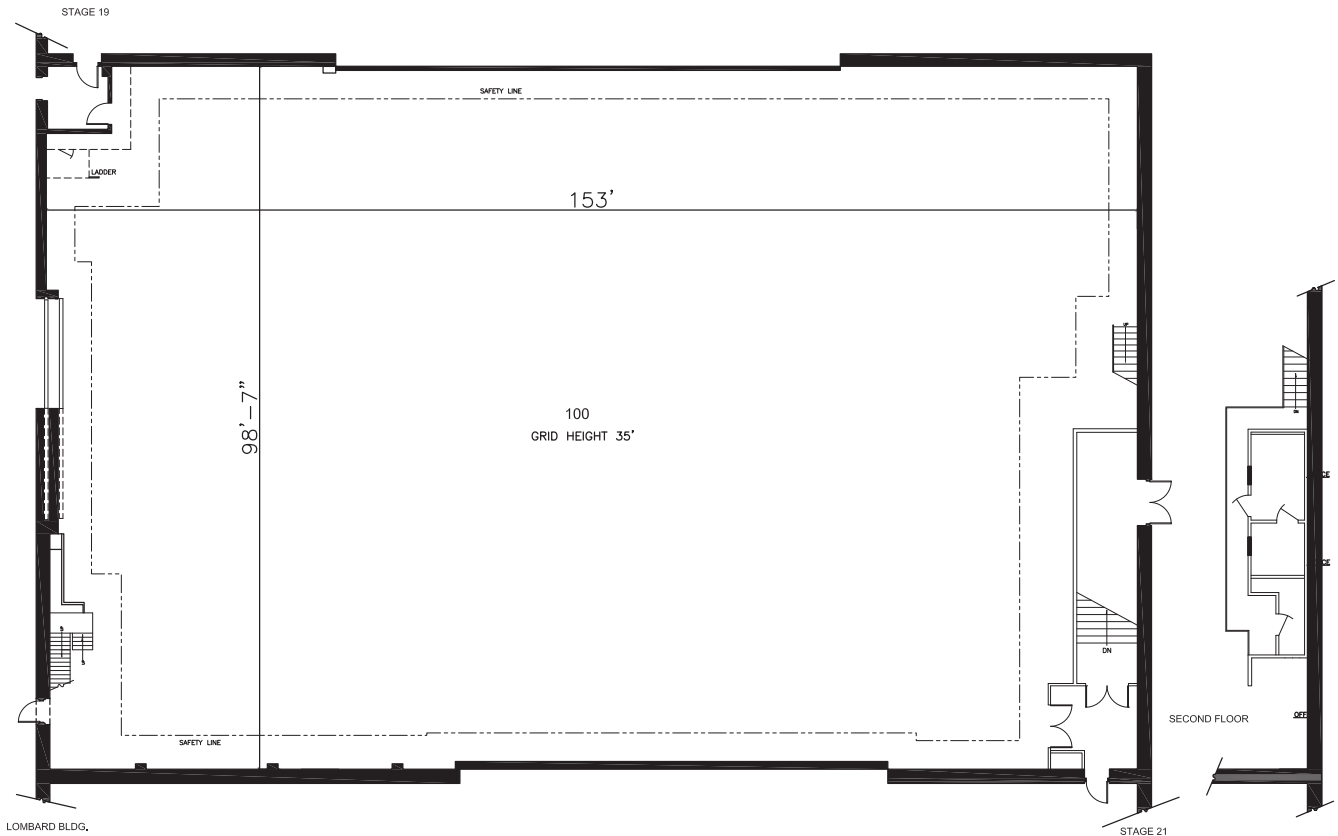

STAGE 20

FLOORPLAN

DIMENSIONS

Width	98'-7"
Length	153'
Height	35'
Square Feet	14,911
Door Height	19'
Max Weight Capacity	10,000lbs

PREVIOUS PRODUCTIONS SHOT ON THIS STAGE:

Movies

Dear John
That Girl
Webster
Primal Fear

Television

Laverne and Shirley
My Three Sons
Star Trek Voyager

STAGE 20

STAGE LOCATION

SPECIFICATIONS

Power*	7,500A; 100A Isolated Clean Power
HVAC	80T
Red Light Controlled	No
Heat	Yes
Utilities (Air at 90PSI)	G/W/A
Wi-Fi Internet Access	