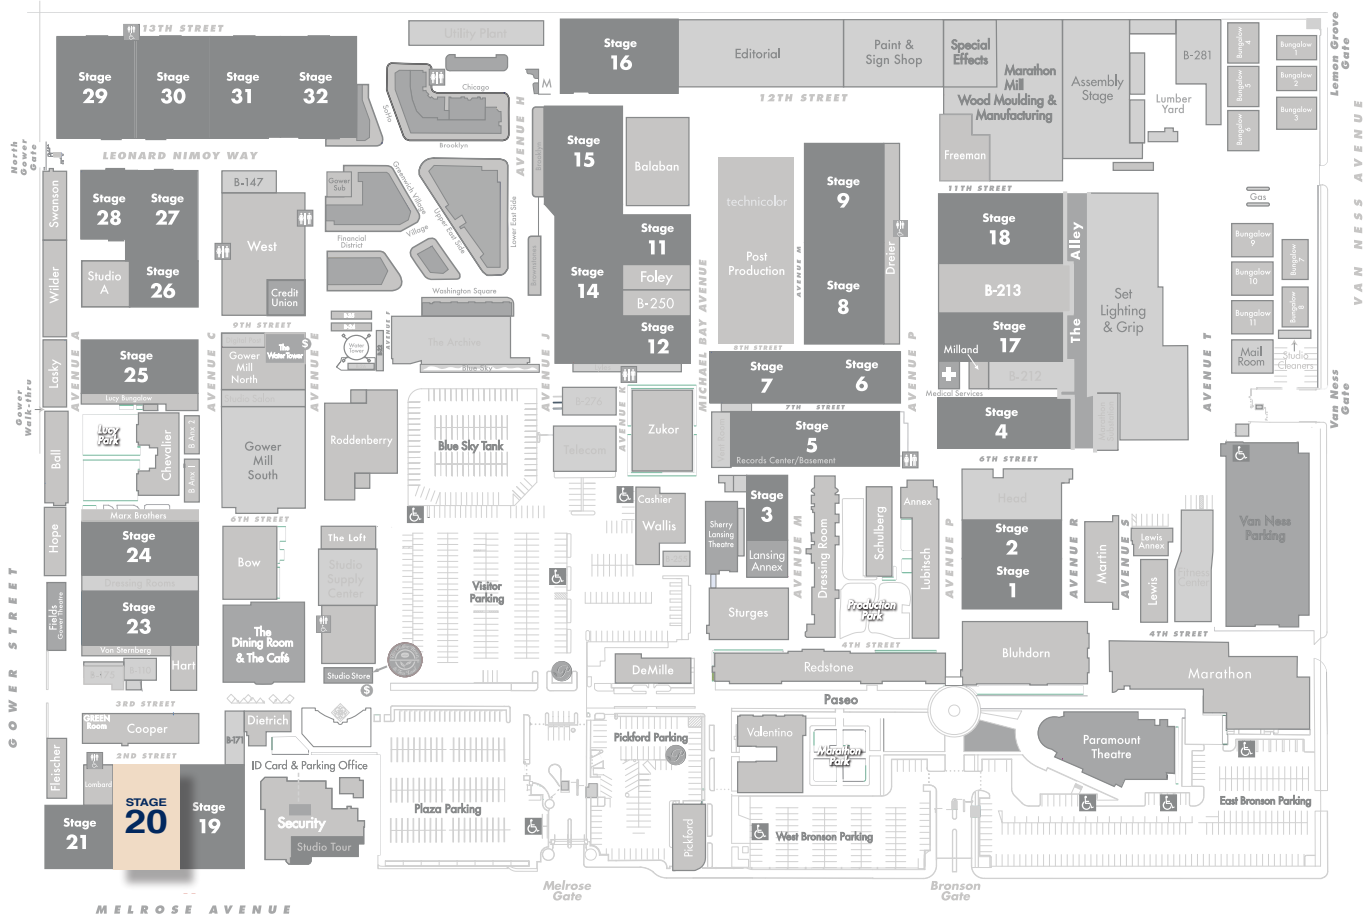

STAGE 20

FLOORPLAN

DIMENSIONS

Width	98'-7"
Length	153'
Height	35'
Square Feet	14,911
Door Height	19'
Max Weight Capacity	10,000lbs

PREVIOUS PRODUCTIONS SHOT ON THIS STAGE:

Movies

Dear John
That Girl
Webster
Primal Fear

Television

Laverne and Shirley
My Three Sons
Star Trek Voyager

STAGE 20

STAGE LOCATION

SPECIFICATIONS

Power*	7,500A; 100A Isolated Clean Power
HVAC	80T
Red Light Controlled	No
Heat	Yes
Utilities (Air at 90PSI)	G/W/A
Wi-Fi Internet Access	