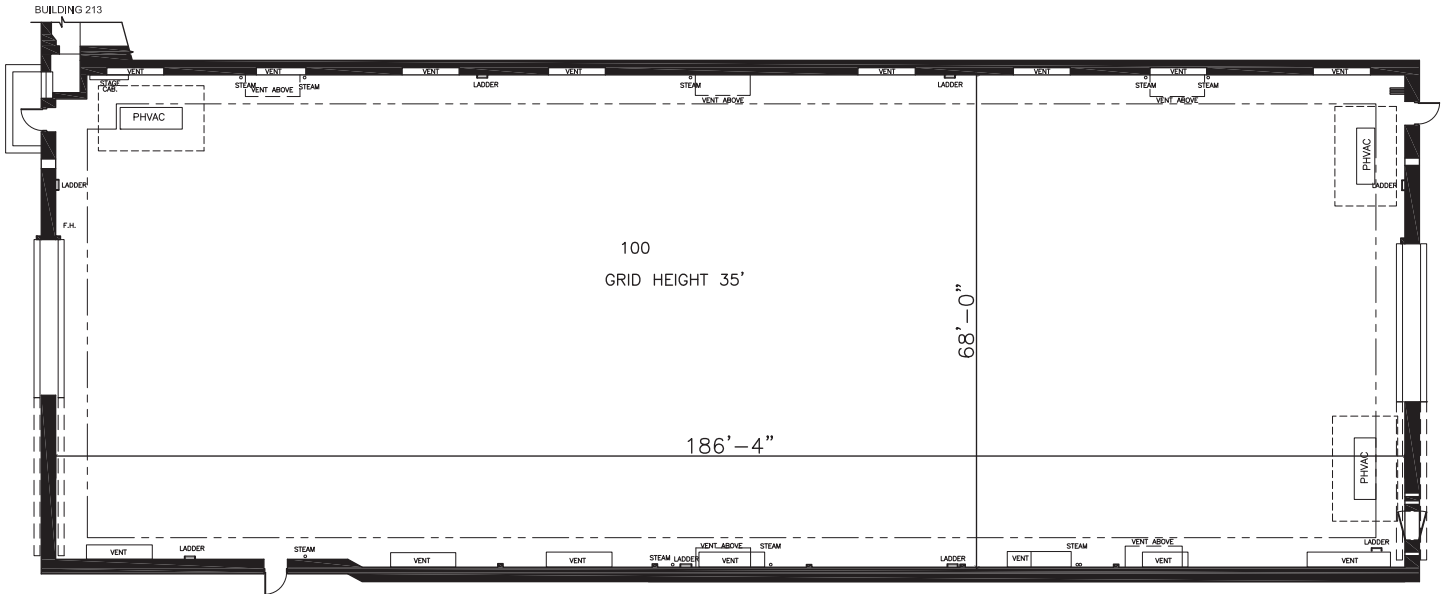

STAGE 17

FLOORPLAN

PREVIOUS PRODUCTIONS SHOT ON THIS STAGE:

Movies

One Eyed Jacks (1959)
Wayne's World (1992)
Ghost (1990)
Road To Rio (1947)

Television

Bonanza
MacGuyver
Deep Space 9
Angel
Everybody Hates Chris

DIMENSIONS

Width	68'
Length	186'
Height	35'
Square Feet	12,635
Door Height	(2)27'
Max Weight Capacity	10,000lbs

STAGE 17

STAGE LOCATION

SPECIFICATIONS

Power*	7,200A
HVAC	80T
Red Light Controlled	Yes
Heat	Yes
Utilities (Air at 90PSI)	G/W/A