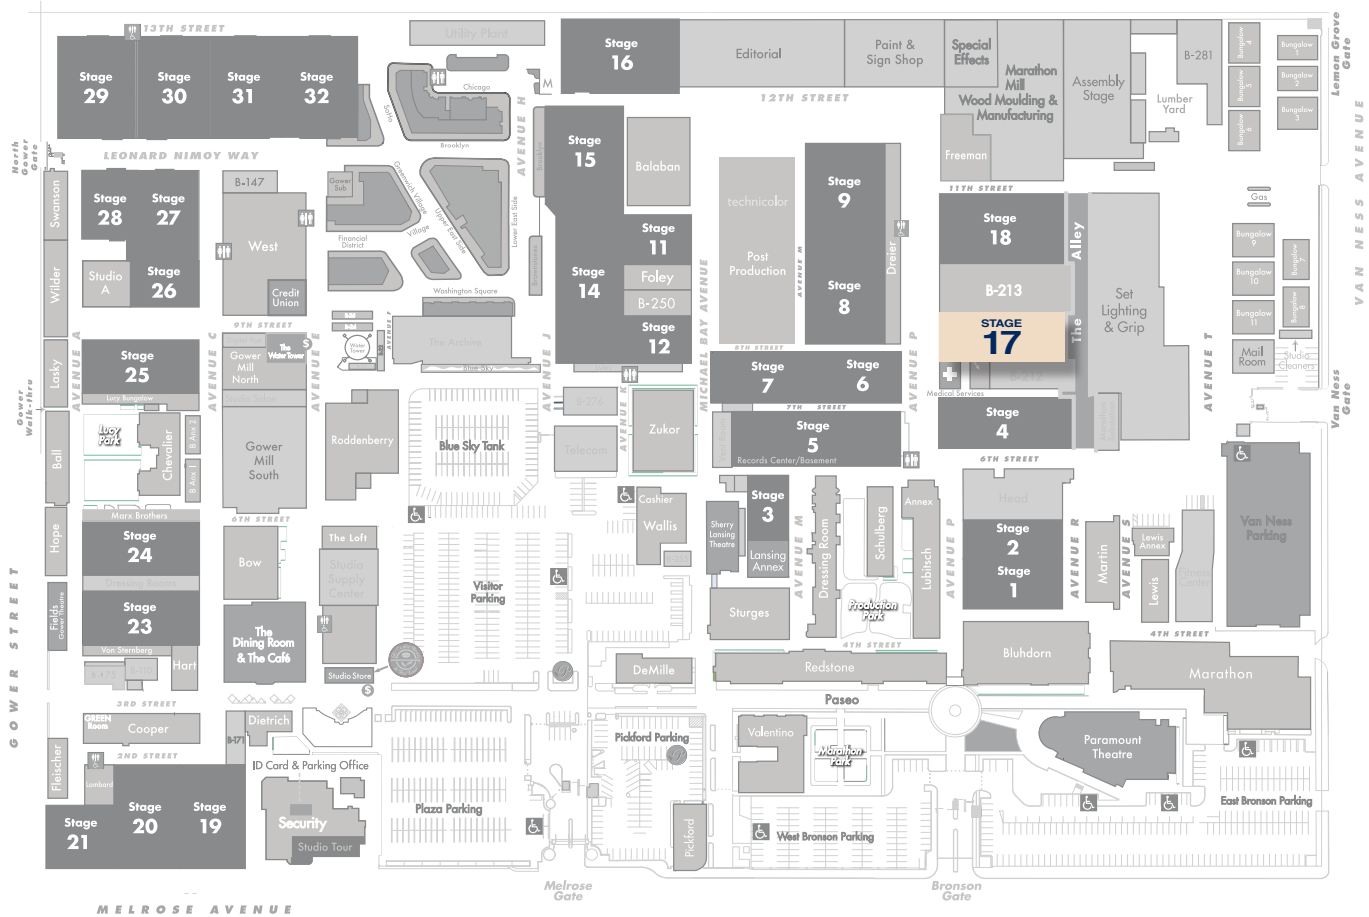

STAGE 17

FLOORPLAN

PREVIOUS PRODUCTIONS SHOT ON THIS STAGE:

Movies

One Eyed Jacks (1959)
Wayne's World (1992)
Ghost (1990)
Road To Rio (1947)

Television

Bonanza
MacGuyver
Deep Space 9
Angel
Everybody Hates Chris

DIMENSIONS

Width	68'
Length	186'
Height	35'
Square Feet	12,635
Door Height	(2)27'
Max Weight Capacity	10,000lbs

STAGE 17

STAGE LOCATION

SPECIFICATIONS

Power*	7,200A
HVAC	80T
Red Light Controlled	Yes
Heat	Yes
Utilities (Air at 90PSI)	G/W/A

Wi-Fi Internet Access

*(IP2W fixed AC power (cam locks) available as 120/208V 3P4W)