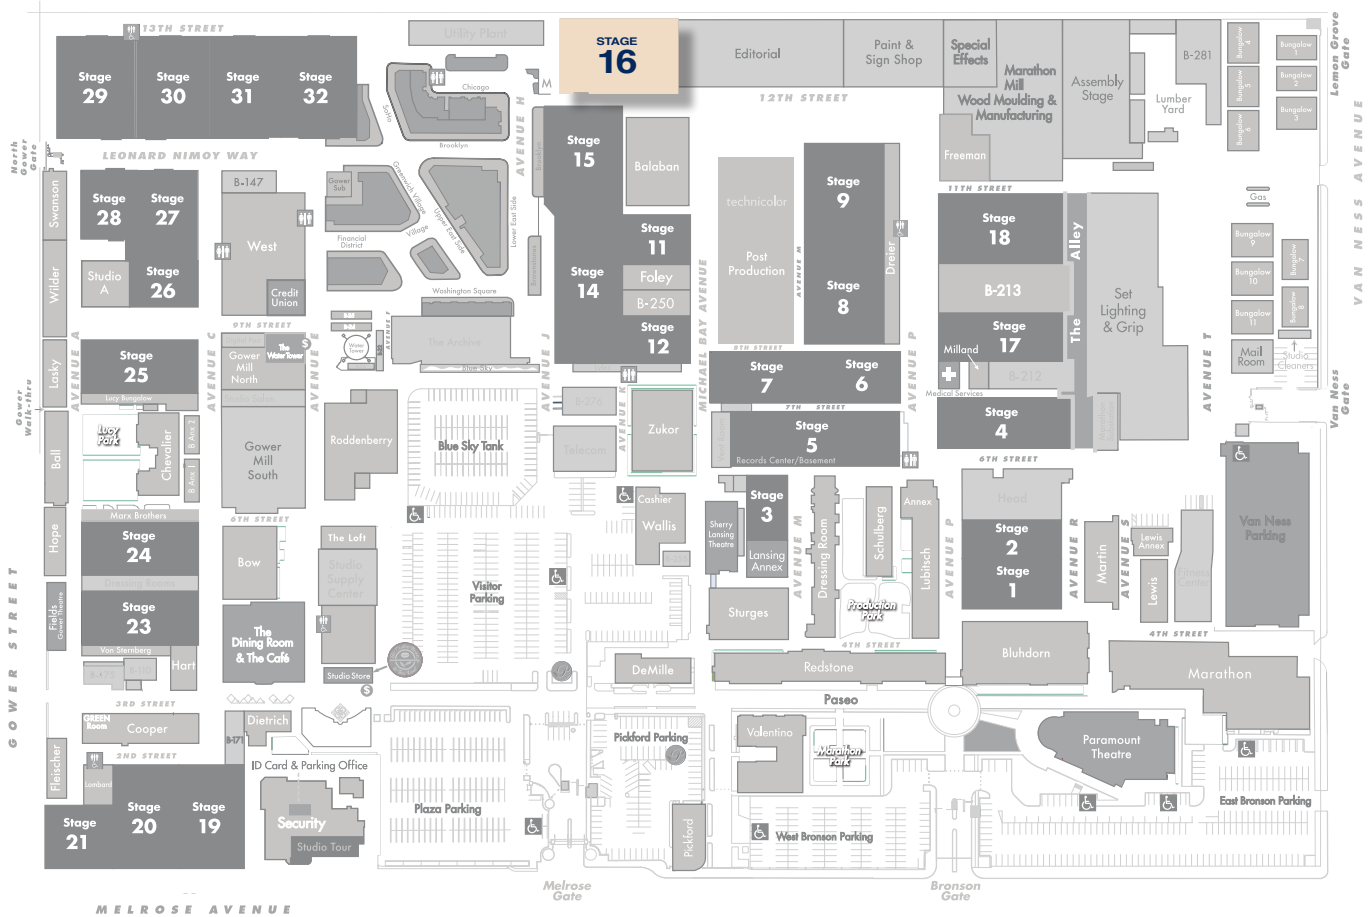

STAGE 16

FLOORPLAN

DIMENSIONS

Width	104'-9"
Length	170'
Height	40'
Square Feet	17,850
Door Height	(2) 27'
Max Weight Capacity	10,000lbs

PREVIOUS PRODUCTIONS SHOT ON THIS STAGE:

Movies

Vertigo (1958)
Houseboat (1958)
Desire Under the
Elms (1957)
That Certain Feeling

Television

Bonanza
Star Trek Voyager

STAGE 16

STAGE LOCATION

SPECIFICATIONS

Power*	7,200A
HVAC	80T
Red Light Controlled	Yes
Heat	Gas
Utilities (Air at 90PSI)	G/W/A

Wi-Fi Internet Access

*(IP2W fixed AC power (cam locks) available as 120/208V 3P4W)