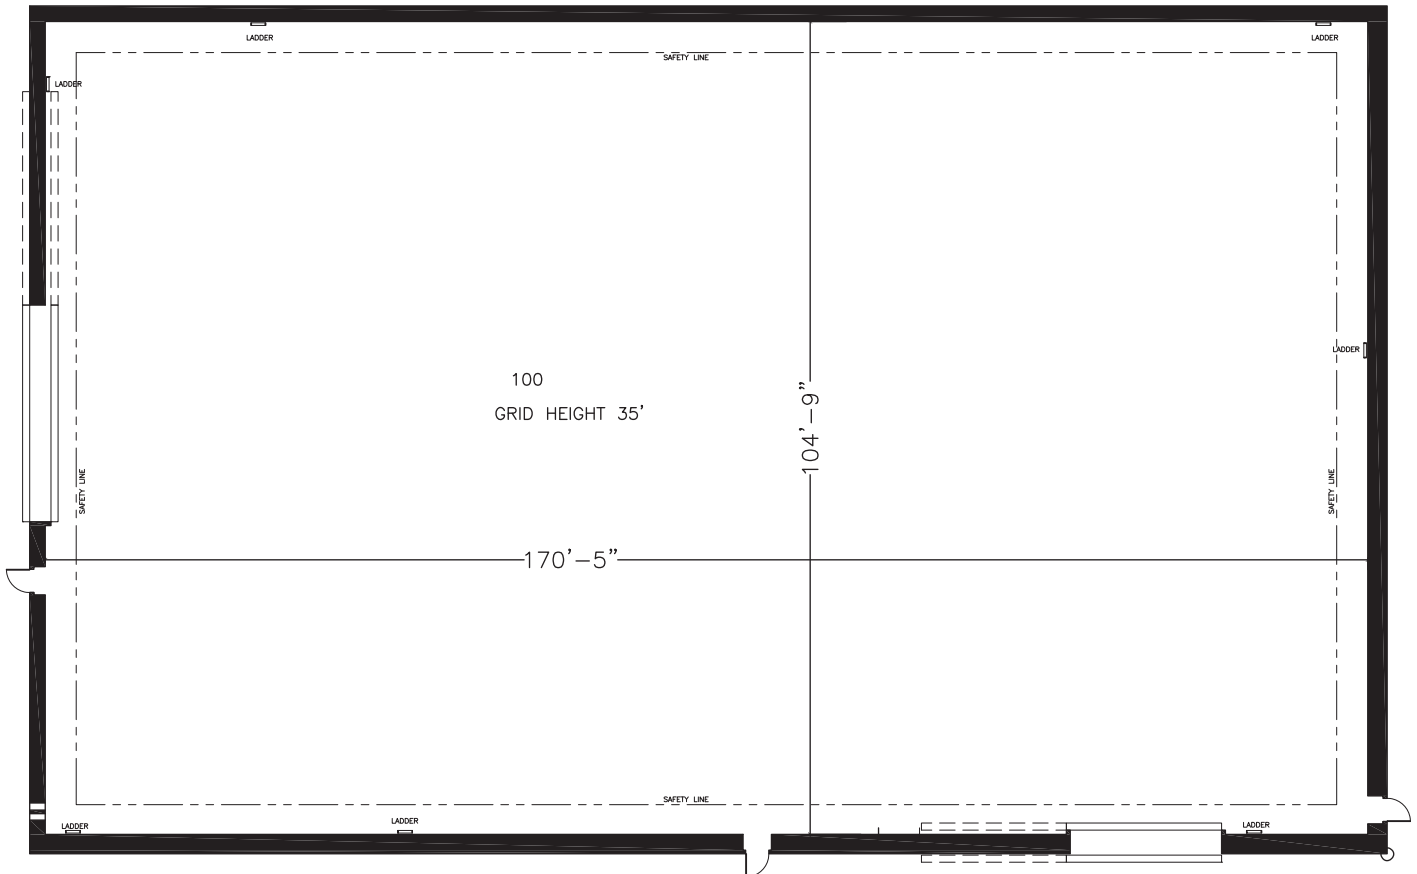

STAGE 16

FLOORPLAN

DIMENSIONS

Width	104'-9"
Length	170'
Height	40'
Square Feet	17,850
Door Height	(2) 27'
Max Weight Capacity	10,000lbs

PREVIOUS PRODUCTIONS SHOT ON THIS STAGE:

Movies

Vertigo (1958)
Houseboat (1958)
Desire Under the
Elms (1957)
That Certain Feeling

Television

Bonanza
Star Trek Voyager

STAGE 16

STAGE LOCATION

SPECIFICATIONS

Power*	7,200A
HVAC	80T
Red Light Controlled	Yes
Heat	Gas
Utilities (Air at 90PSI)	G/W/A

Wi-Fi Internet Access

*(IP2W fixed AC power (cam locks) available as 120/208V 3P4W)