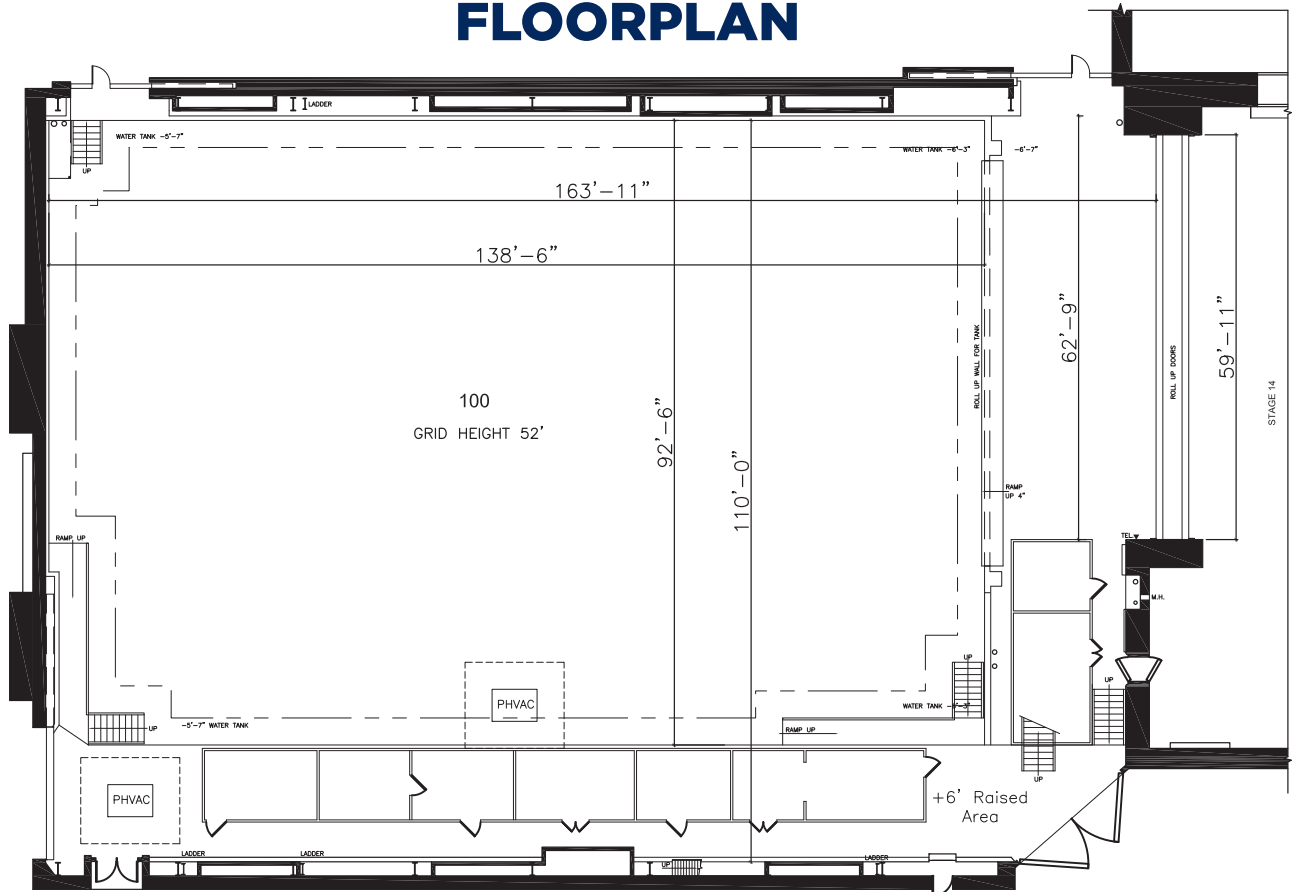

STAGE 15

FLOORPLAN

DIMENSIONS

Width	110'
Length	163'-11"
Height	52'
Square Feet	17,567
Door Height	28'
Max Weight Capacity	10,000lbs

PREVIOUS PRODUCTIONS SHOT ON THIS STAGE:

Movies

- The Molly Maguires (1968)
- Darling Lili (1970)
- The President's Analyst (1967)
- Papa's Delicate Condition (1963)
- The Errand Boy (1961)
- The Caddy (1953)
- The Truman Show (1998)
- True Grit (1969)
- Son Of Paleface (1951)
- A Place In the Sun (1950)

STAGE 15

STAGE LOCATION

SPECIFICATIONS

Power*	14,500A
HVAC	125T
Red Light Controlled	No
Heat	No
Utilities (Air at 90PSI)	G/W/A
Wi-Fi Internet Access	

*(IP2W fixed AC power (cam locks) available as 120/208V 3P4W)