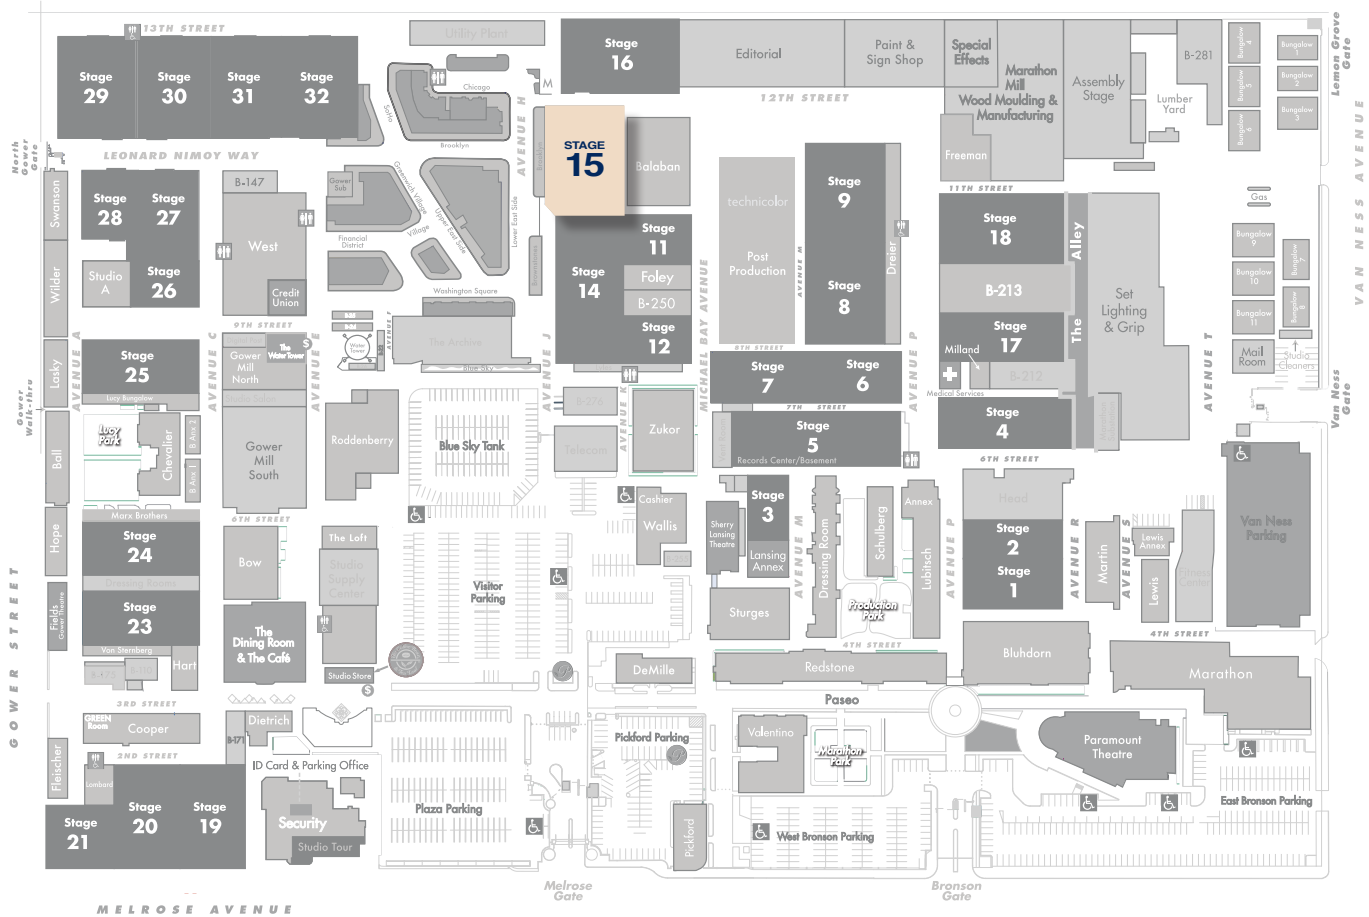

STAGE 15

FLOORPLAN

DIMENSIONS

Width	110'
Length	163'-11"
Height	52'
Square Feet	17,567
Door Height	28'
Max Weight Capacity	10,000lbs

PREVIOUS PRODUCTIONS SHOT ON THIS STAGE:

Movies

- The Molly Maguires (1968)
- Darling Lili (1970)
- The President's Analyst (1967)
- Papa's Delicate Condition (1963)
- The Errand Boy (1961)
- The Caddy (1953)
- The Truman Show (1998)
- True Grit (1969)
- Son Of Paleface (1951)
- A Place In the Sun (1950)

STAGE 15

STAGE LOCATION

SPECIFICATIONS

Power*	14,500A
HVAC	125T
Red Light Controlled	No
Heat	No
Utilities (Air at 90PSI)	G/W/A
Wi-Fi Internet Access	

*(IP2W fixed AC power (cam locks) available as 120/208V 3P4W)