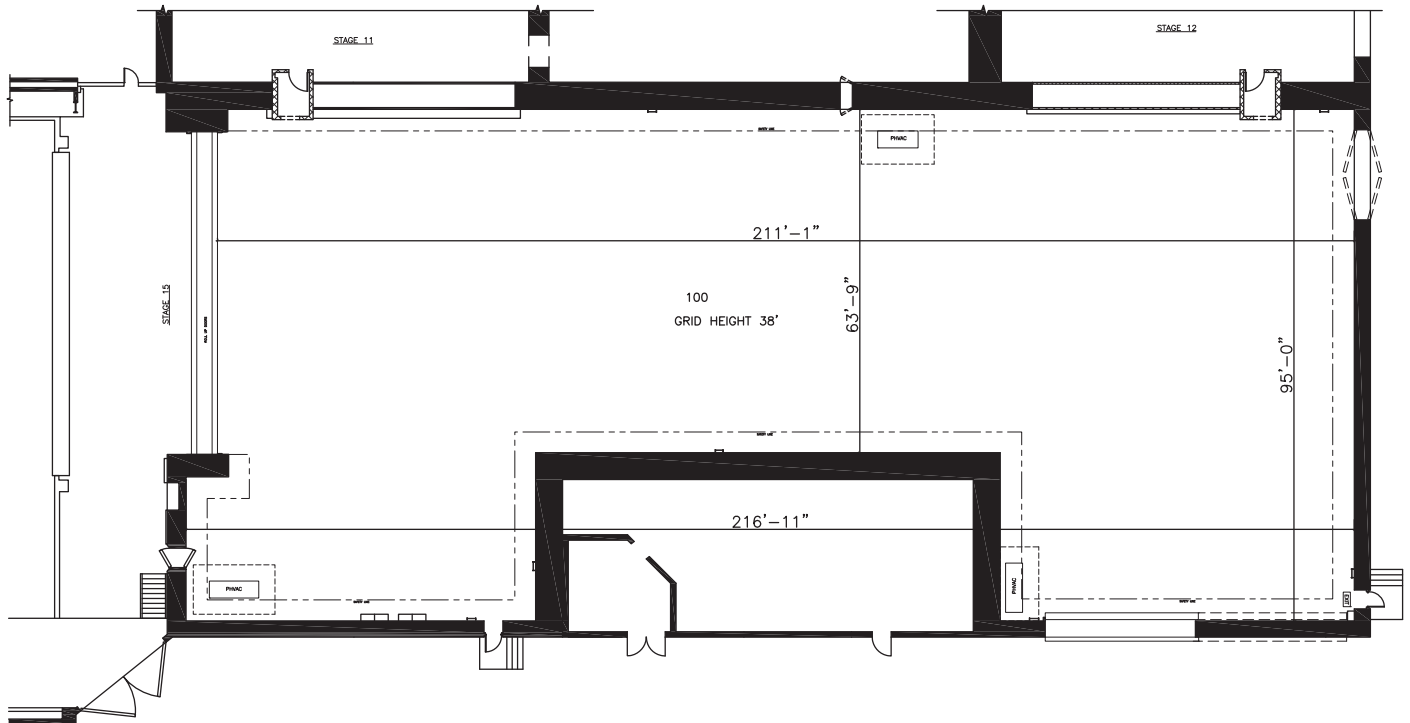

STAGE 14

FLOORPLAN

PREVIOUS PRODUCTIONS SHOT ON THIS STAGE:

DIMENSIONS

Width	95'
Length	216'-11"
Height	38'
Square Feet	17,470
Door Height	28
Max Weight Capacity	10,000lbs

Movies

Paint Your Wagon (1968)
 The Nutty Professor (1963)
 Houseboat (1958)
 Road to Bali (1952)
 The Heiress (1948)
 On A Clear Day You Can
 See Forever (1970)
 Paint Your Wagon (1968)
 Rosemary's Baby (1968)
 Lucy Gallant (1953)
 Five Pennies (1959)
 Court Jester (1955)
 Road to Bali (1952)
 Day of the Locus (1975)
 Top Gun (1986)

Television

Sabrina the
 Teenage Witch
 Charmed

STAGE 14

STAGE LOCATION

SPECIFICATIONS

Power*	6,000A
HVAC	150T
Red Light Controlled	No
Heat	No
Utilities (Air at 90PSI)	G/W/A

Wi-Fi Internet Access

*(IP2W fixed AC power (cam locks) available as 120/208V 3P4W)