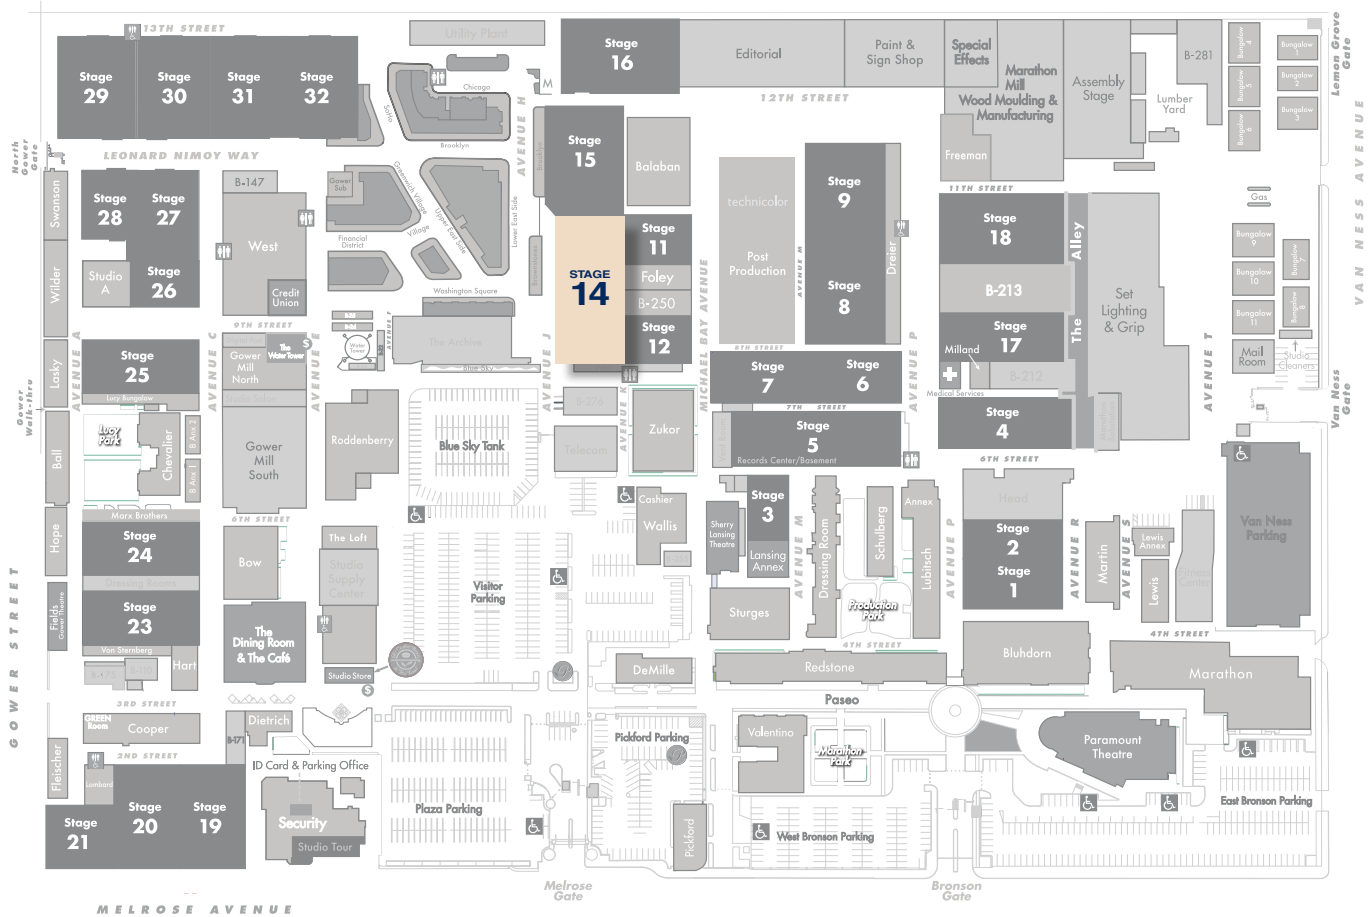

STAGE 14

FLOORPLAN

PREVIOUS PRODUCTIONS SHOT ON THIS STAGE:

DIMENSIONS

Width	95'
Length	216'-11"
Height	38'
Square Feet	17,470
Door Height	28
Max Weight Capacity	10,000lbs

Movies

Paint Your Wagon (1968)
 The Nutty Professor (1963)
 Houseboat (1958)
 Road to Bali (1952)
 The Heiress (1948)
 On A Clear Day You Can
 See Forever (1970)
 Paint Your Wagon (1968)
 Rosemary's Baby (1968)
 Lucy Gallant (1953)
 Five Pennies (1959)
 Court Jester (1955)
 Road to Bali (1952)
 Day of the Locus (1975)
 Top Gun (1986)

Television

Sabrina the
 Teenage Witch
 Charmed

STAGE 14

STAGE LOCATION

SPECIFICATIONS

Power*	6,000A
HVAC	150T
Red Light Controlled	No
Heat	No
Utilities (Air at 90PSI)	G/W/A

Wi-Fi Internet Access

*(IP2W fixed AC power (cam locks) available as 120/208V 3P4W)