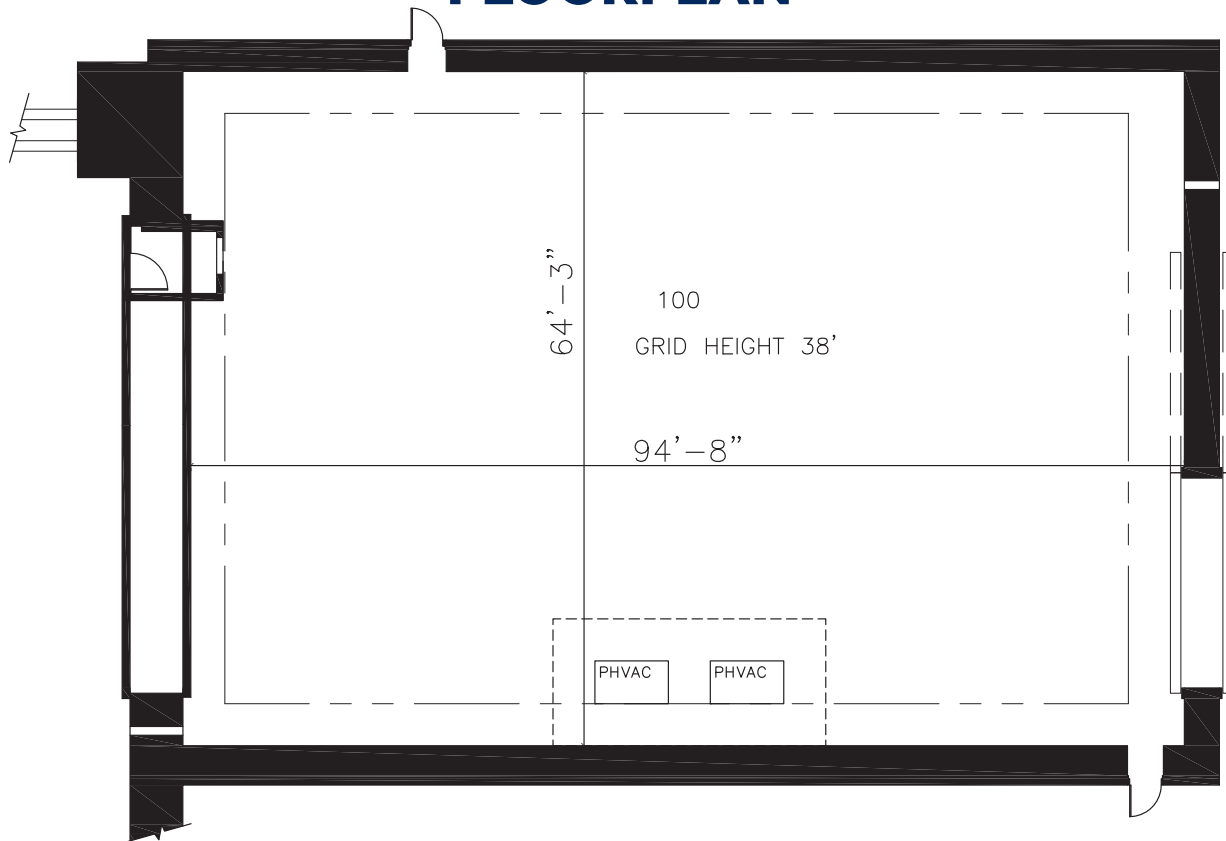

STAGE 11

FLOORPLAN

DIMENSIONS

Width	64'-3"
Length	94'-8"
Height	38'
Square Feet	6,090
Door Height	28'
Max Weight Capacity	10,000lbs

PREVIOUS PRODUCTIONS SHOT ON THIS STAGE:

Movies

Vertigo (1958)
Who's Minding
the Store? (1963)
Houseboat (1958)
Teacher's Pet (1957)

STAGE 11

STAGE LOCATION

SPECIFICATIONS

Power*	1,920A
HVAC	80T
Red Light Controlled	No
Heat	Steam
Utilities (Air at 90PSI)	G/W/A

Wi-Fi Internet Access

*(IP2W fixed AC power (cam locks) available as 120/208V 3P4W)