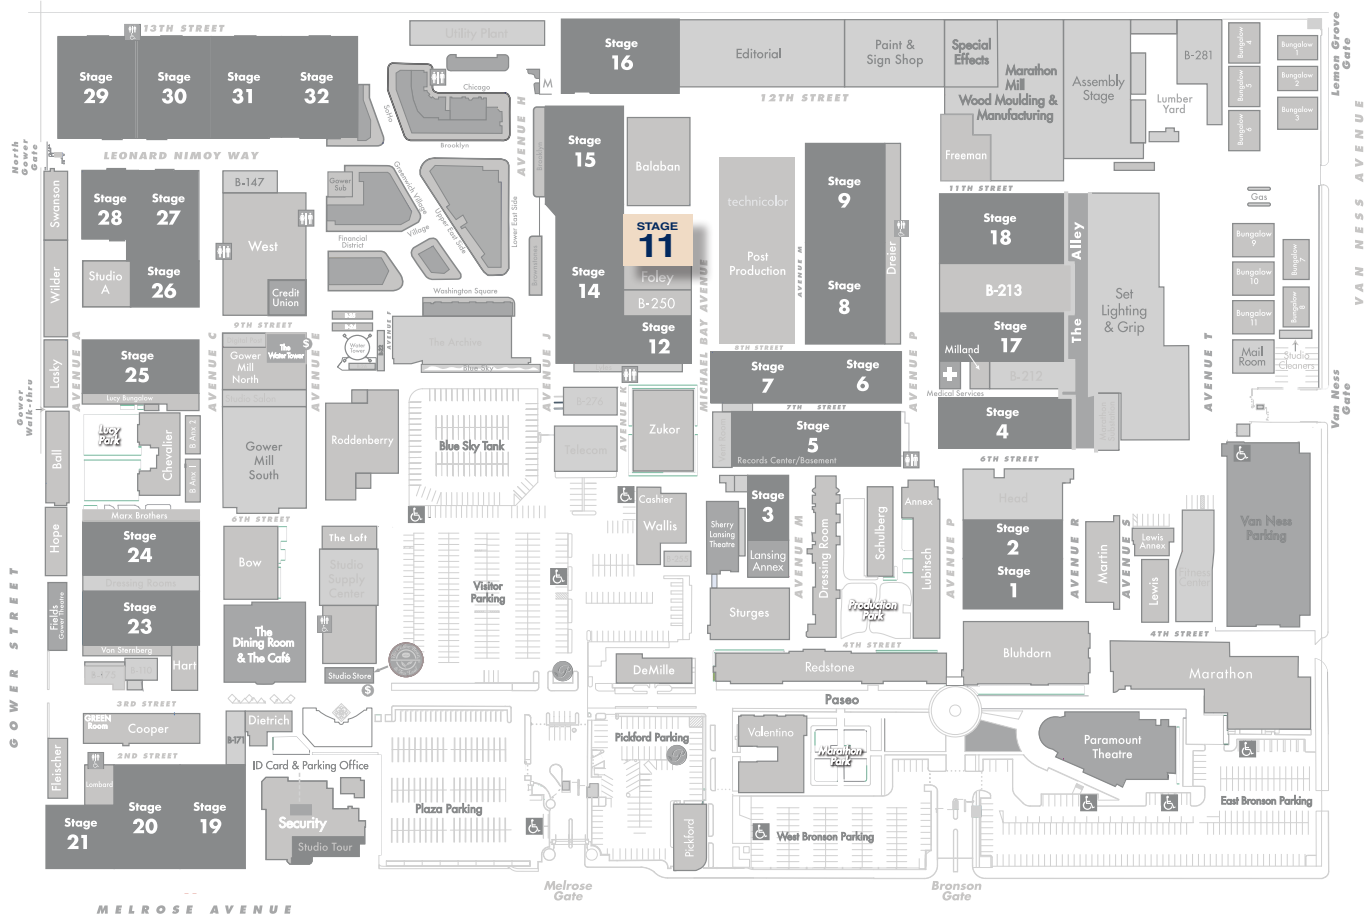

STAGE 11

FLOORPLAN

DIMENSIONS

Width	64'-3"
Length	94'-8"
Height	38'
Square Feet	6,090
Door Height	28'
Max Weight Capacity	10,000lbs

PREVIOUS PRODUCTIONS SHOT ON THIS STAGE:

Movies

Vertigo (1958)
Who's Minding
the Store? (1963)
Houseboat (1958)
Teacher's Pet (1957)

STAGE 11

STAGE LOCATION

SPECIFICATIONS

Power*	1,920A
HVAC	80T
Red Light Controlled	No
Heat	Steam
Utilities (Air at 90PSI)	G/W/A

Wi-Fi Internet Access

*(IP2W fixed AC power (cam locks) available as 120/208V 3P4W)