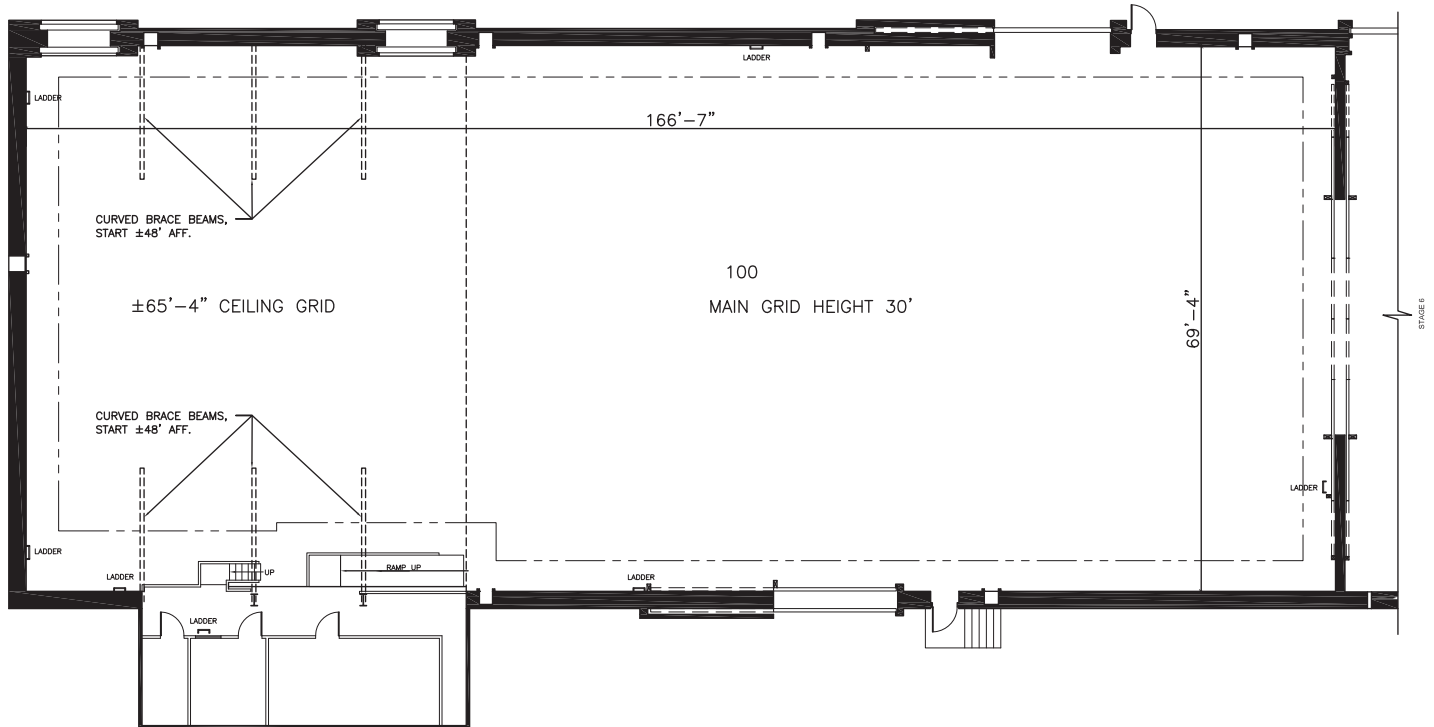

STAGE 7

FLOORPLAN

DIMENSIONS

Width	69'-4"
Length	166'-7"
Height	30' & 65'
Square Feet	12,262
Door Height	19' & 28'
Max Weight Capacity	10,000lbs

PREVIOUS PRODUCTIONS SHOT ON THIS STAGE:

Movies

Vertigo (1958)
 Darling Lili (1970)
 Houseboat (1958)
 The Joker Is Wild (1957)
 Beau James

Television

Angel
 Brooklyn Bridge
 Jag
 Monk

STAGE 7

STAGE LOCATION

SPECIFICATIONS

Power*	7,200A
HVAC	50T
Red Light Controlled	No
Heat	No
Utilities (Air at 90PSI)	G/W/A
Wi-Fi Internet Access	

*(IP2W fixed AC power (cam locks) available as 120/208V 3P4W)