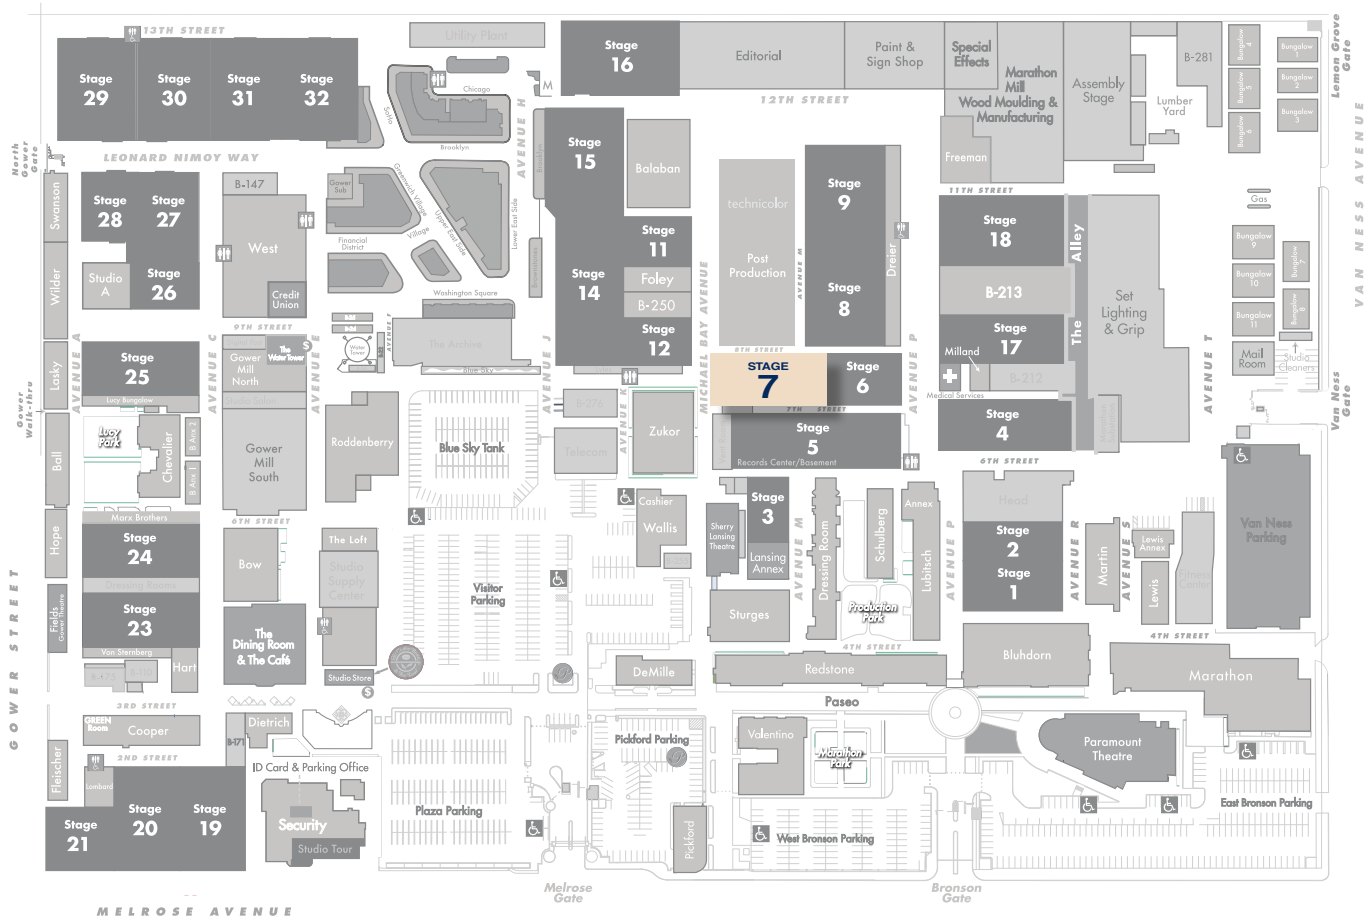

STAGE 7

FLOORPLAN

DIMENSIONS

Width	69'-4"
Length	166'-7"
Height	30' & 65'
Square Feet	12,262
Door Height	19' & 28'
Max Weight Capacity	10,000lbs

PREVIOUS PRODUCTIONS SHOT ON THIS STAGE:

Movies

Vertigo (1958)
 Darling Lili (1970)
 Houseboat (1958)
 The Joker Is Wild (1957)
 Beau James

Television

Angel
 Brooklyn Bridge
 Jag
 Monk

STAGE 7

STAGE LOCATION

SPECIFICATIONS

Power*	7,200A
HVAC	50T
Red Light Controlled	No
Heat	No
Utilities (Air at 90PSI)	G/W/A
Wi-Fi Internet Access	

*(IP2W fixed AC power (cam locks) available as 120/208V 3P4W)