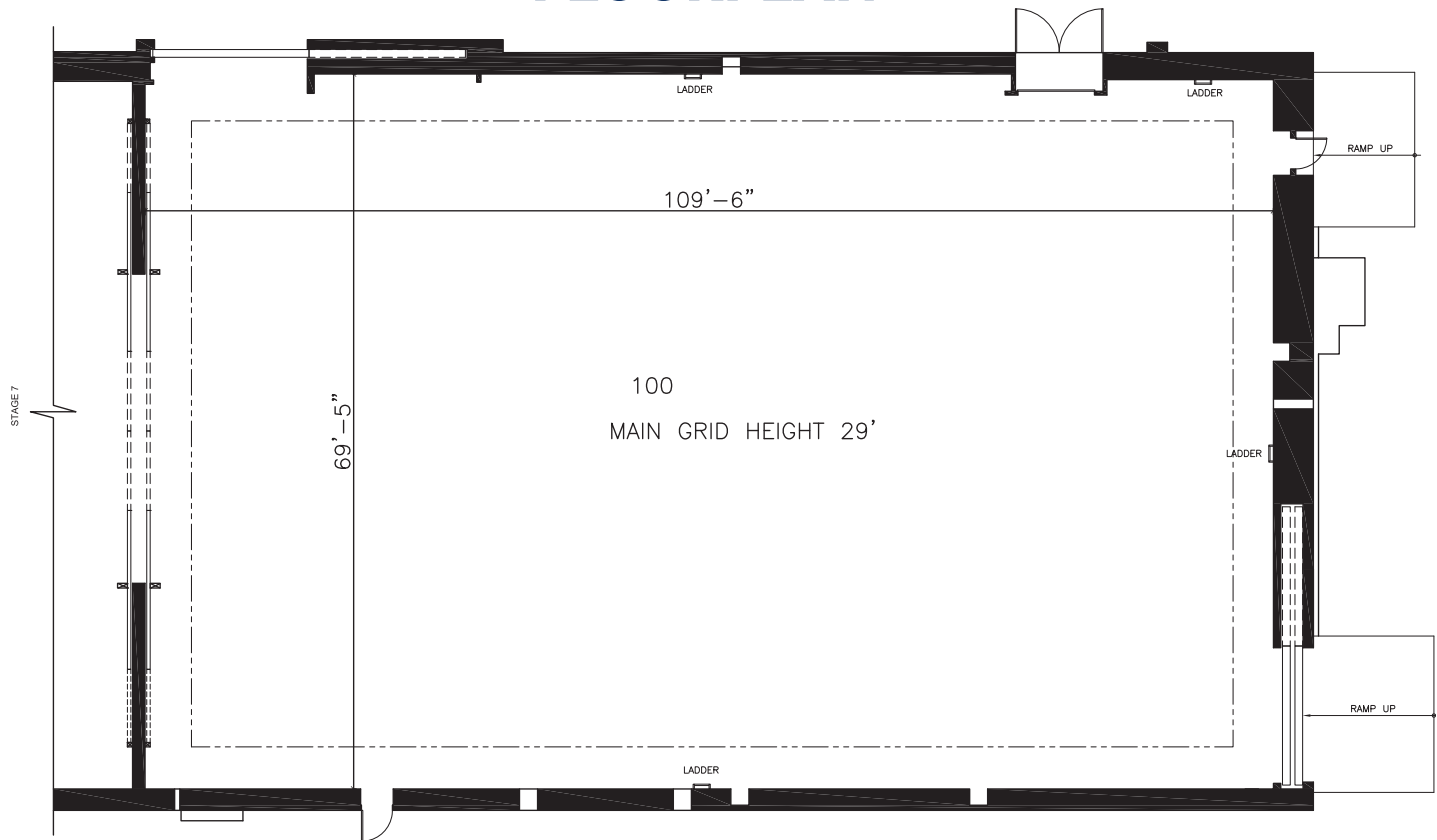

## FLOORPLAN

### DIMENSIONS

Width	69'-5"
Length	106'-6"
Height	29'
Square Feet	7,635
Door Height	19' & 28'
Max Weight Capacity	10,000lbs