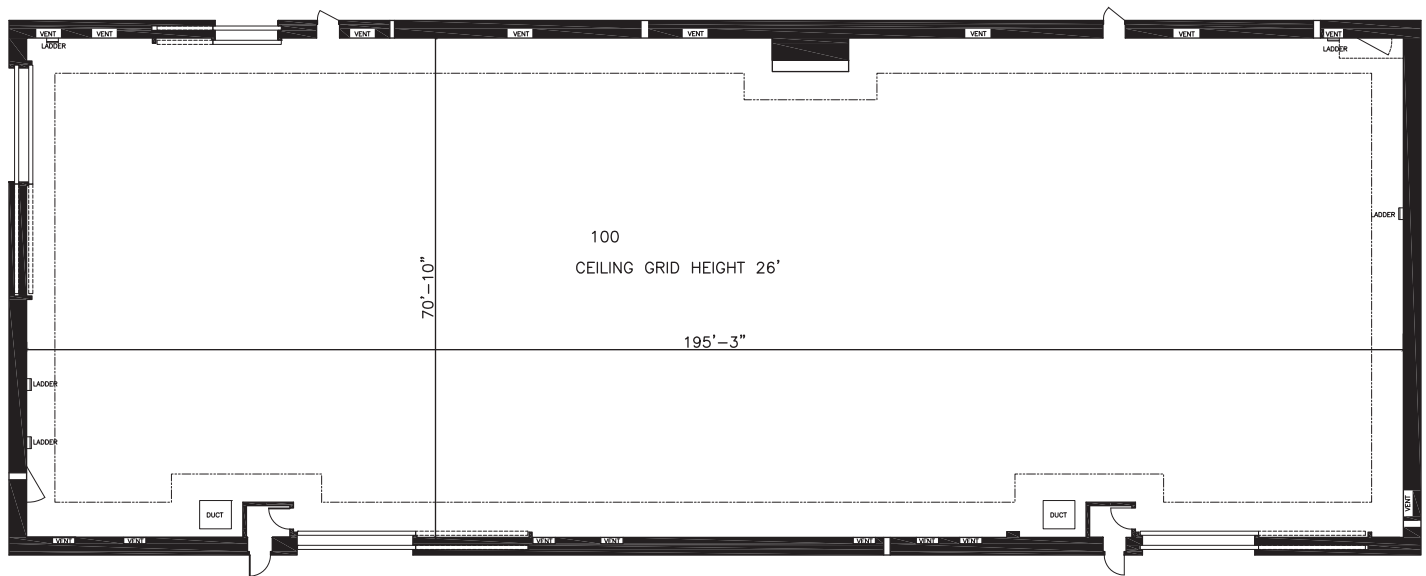

## FLOORPLAN

### DIMENSIONS

Width	195'
Length	70'-10"
Height	25'
Square Feet	13,755
Door Height	(2) 21'
Max Weight Capacity	7,500lbs