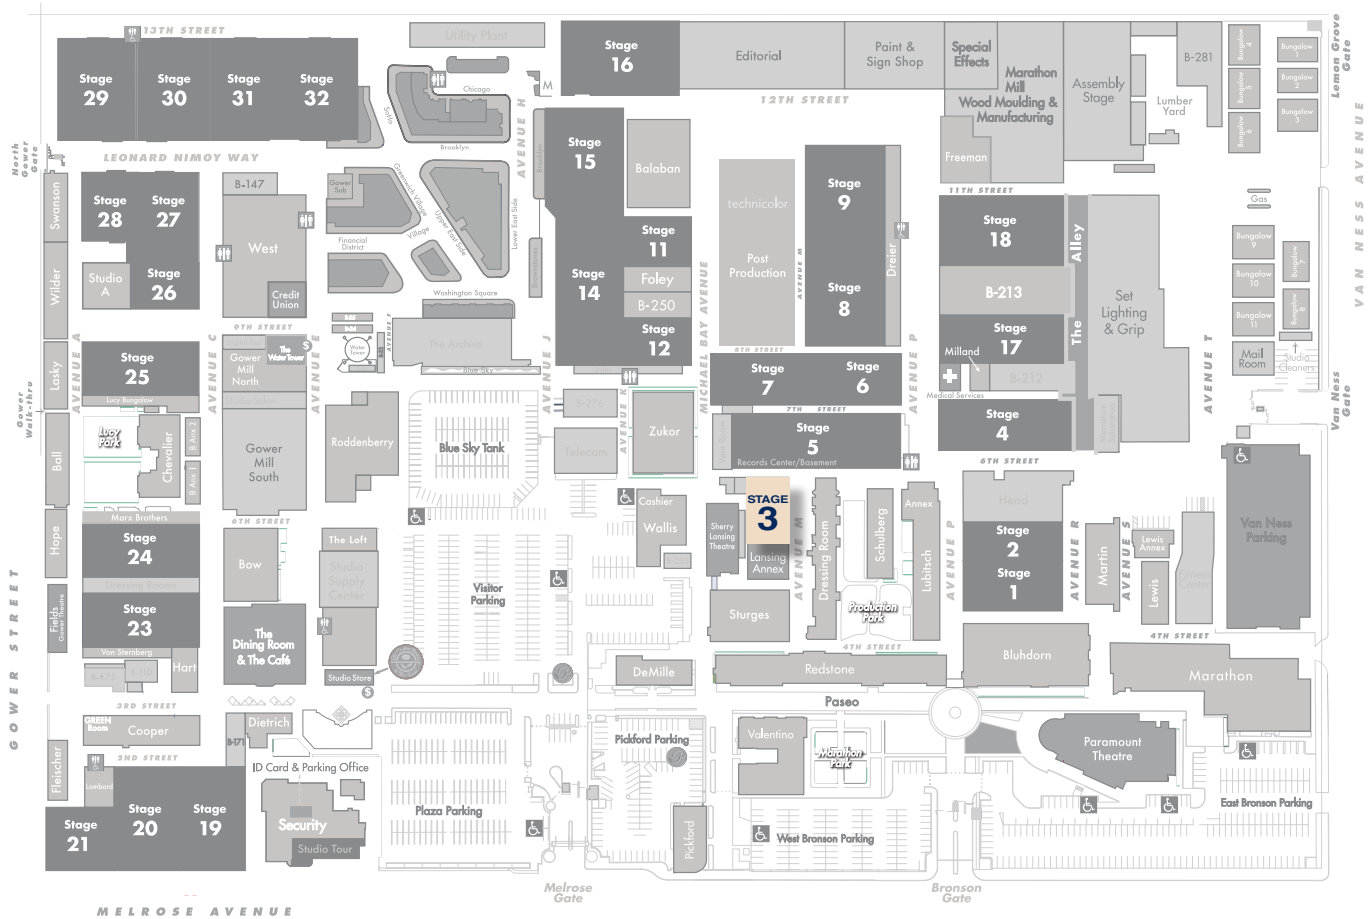

STAGE 3

FLOORPLAN

DIMENSIONS

Width	59'
Length	94'
Height	25
Square Feet	5,560
Door Height	19'
Max Weight Capacity	5,600lbs

PREVIOUS PRODUCTIONS SHOT ON THIS STAGE:

Movies
Living it Up (1954)

STAGE 3

STAGE LOCATION

SPECIFICATIONS

Power*	7,200A
HVAC	25T
Red Light Controlled	No
Heat	No
Utilities (Air at 90PSI)	G/W/A

Wi-Fi Internet Access

*(IP2W fixed AC power (cam locks) available as 120/208V 3P4W)