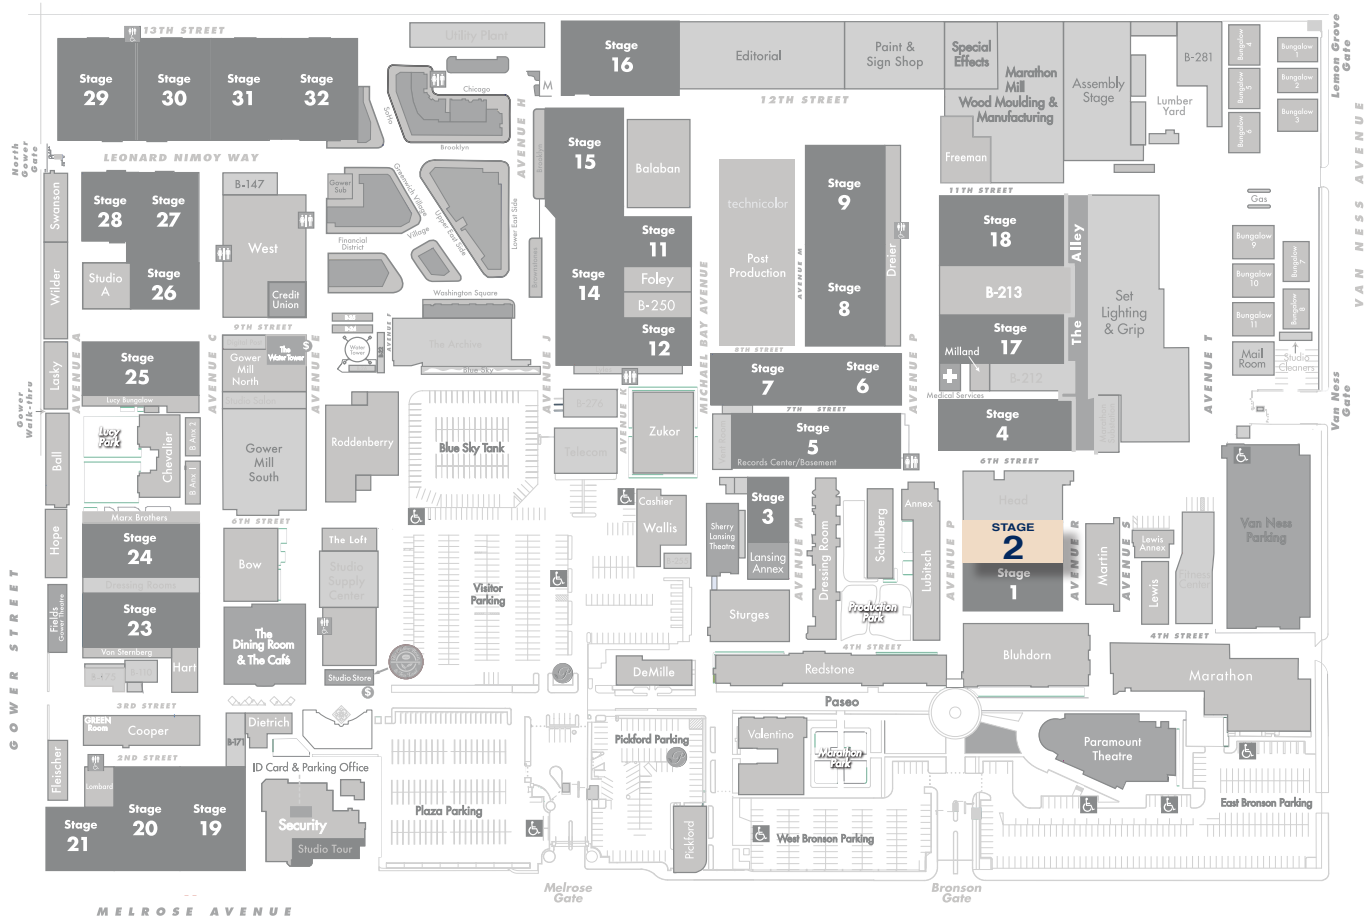

STAGE 2

FLOORPLAN

PREVIOUS PRODUCTIONS SHOT ON THIS STAGE:

DIMENSIONS

Width	57'
Length	147'-6"
Height	27
Square Feet	8,361
Door Height	20' & 21'
Max Weight Capacity	10,000bs

Movies

The Disorderly Orderly (1964)
 The Patsy (1964)
 Seven Days In May (1964)
 Come Blow Your Horn (1963)
 The Man Who Shot Liberty Valance (1962)
 Breakfast at Tiffany's (1961)
 One Eyed Jacks (1959)
 The Joker Is Wild (1957)
 Rock A Bye Baby (1957)
 A Place In the Sun (1950)
 The Heiress (1948)

Television
 MacGuyver
 Moesha
 Nip/Tuck

STAGE 2

STAGE LOCATION

SPECIFICATIONS

Power*	7,200A
HVAC	80T
Red Light Controlled	Yes
Heat	Yes
Utilities (Air at 90PSI)	G/W/A
Wi-Fi Internet Access	

*(IP2W fixed AC power (cam locks) available as 120/208V 3P4W)