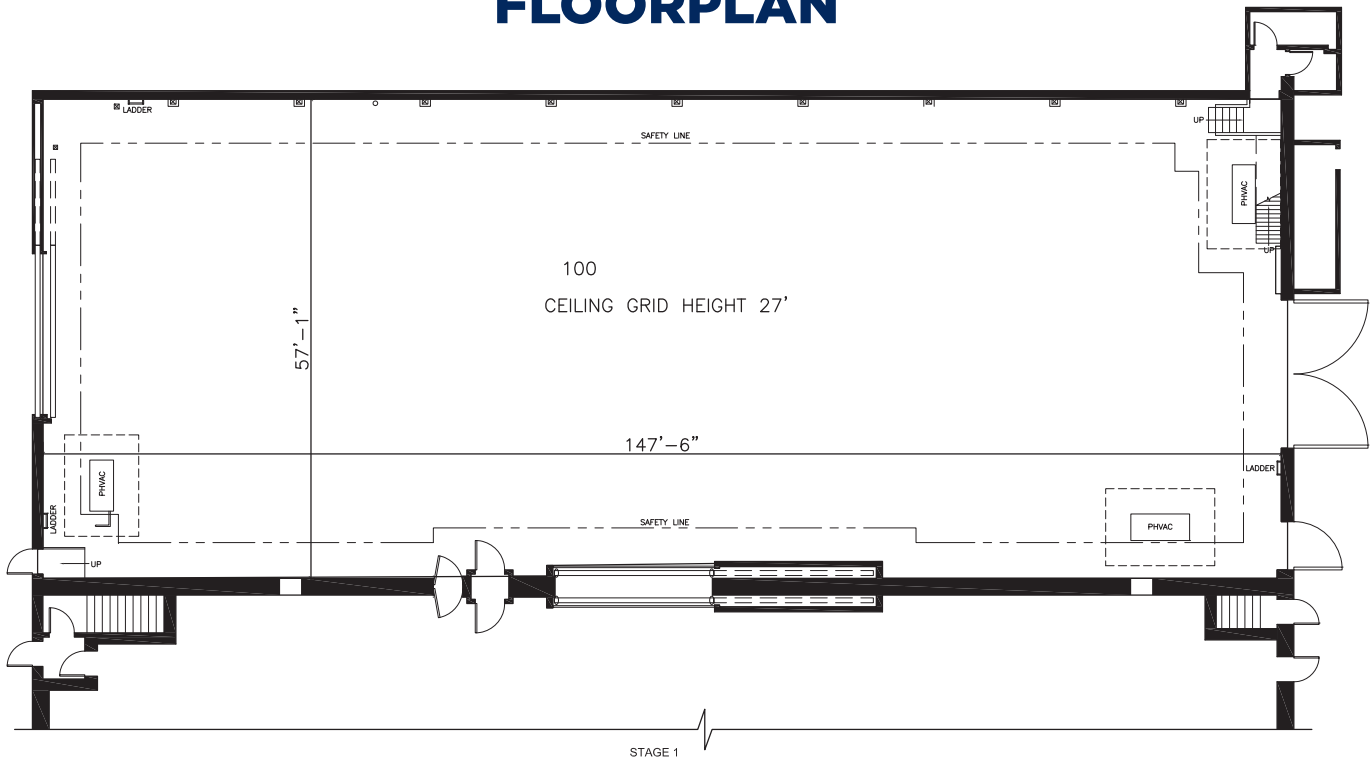

STAGE 2

FLOORPLAN

PREVIOUS PRODUCTIONS SHOT ON THIS STAGE:

DIMENSIONS

Width	57'
Length	147'-6"
Height	27
Square Feet	8,361
Door Height	20' & 21'
Max Weight Capacity	10,000bs

Movies

The Disorderly Orderly (1964)
 The Patsy (1964)
 Seven Days In May (1964)
 Come Blow Your Horn (1963)
 The Man Who Shot Liberty Valance (1962)
 Breakfast at Tiffany's (1961)
 One Eyed Jacks (1959)
 The Joker Is Wild (1957)
 Rock A Bye Baby (1957)
 A Place In the Sun (1950)
 The Heiress (1948)

Television
 MacGuyver
 Moesha
 Nip/Tuck

STAGE 2

STAGE LOCATION

SPECIFICATIONS

Power*	7,200A
HVAC	80T
Red Light Controlled	Yes
Heat	Yes
Utilities (Air at 90PSI)	G/W/A
Wi-Fi Internet Access	

*(IP2W fixed AC power (cam locks) available as 120/208V 3P4W)