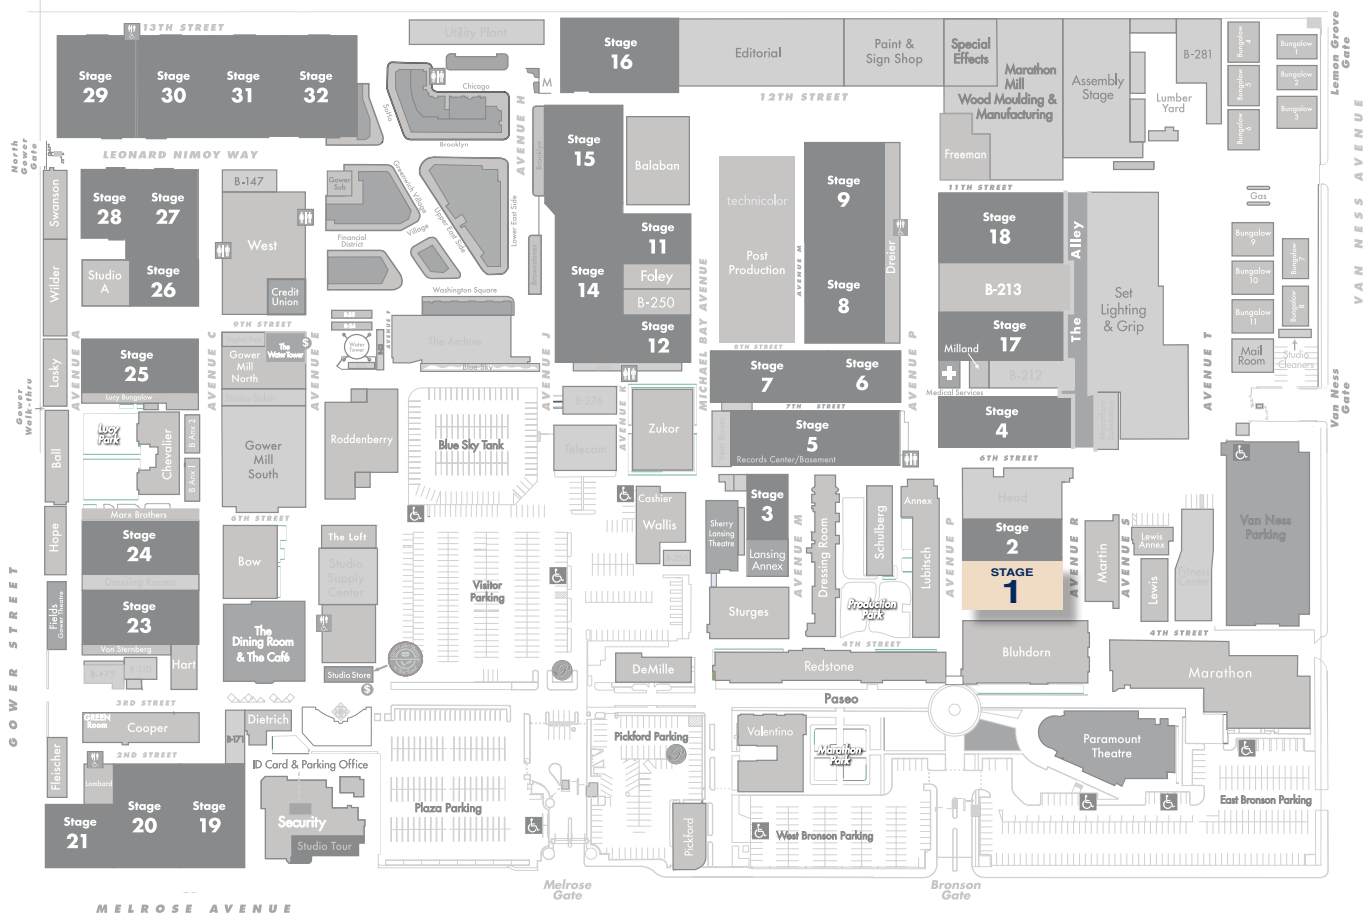

STAGE 1

FLOORPLAN

PREVIOUS PRODUCTIONS SHOT ON THIS STAGE:

DIMENSIONS

Width	72'-6"
Length	146'
Height	25'; 26'; 21'
Square Feet	10,462
Door Height	19' & 21'
Max Weight Capacity	10,000lbs

Movies

The Sterile Cuckoo (1969)
Paint Your Wagon (1968)
Darling Lili (1970)
The President's Analyst
(1967)
Love With The Proper
Stranger (1963)
The Nutty Professor (1963)
Teacher's Pet (1957)
The Man Who Knew Too
Much (1956)

Television

MacGuyver
Moesha
Nip/Tuck

STAGE 1

STAGE LOCATION

SPECIFICATIONS

Power*	7,200A
HVAC	80T
Red Light Controlled	Yes
Heat	Yes
Utilities (Air at 90PSI)	G/W/A

Wi-Fi Internet Access

*(IP2W fixed AC power (cam locks) available as 120/208V 3P4W)