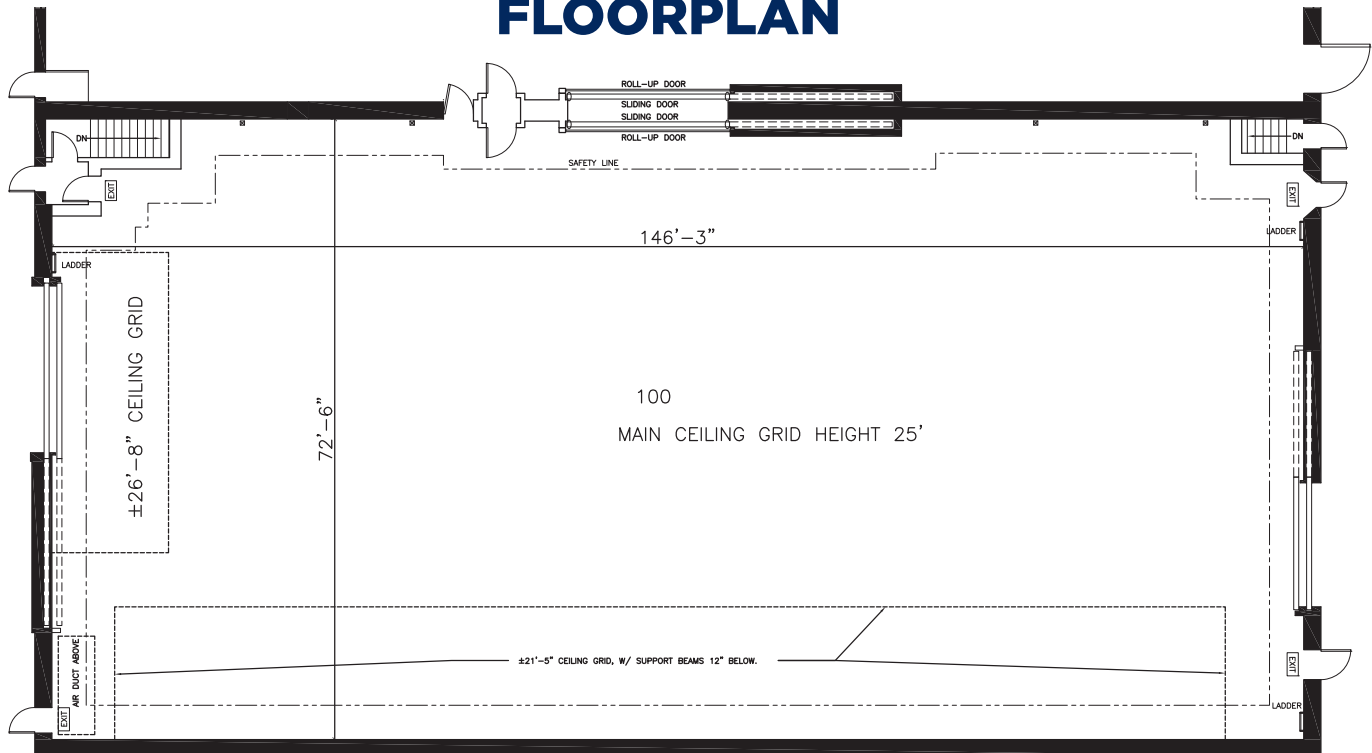

STAGE 1

FLOORPLAN

PREVIOUS PRODUCTIONS SHOT ON THIS STAGE:

DIMENSIONS

Width	72'-6"
Length	146'
Height	25'; 26'; 21'
Square Feet	10,462
Door Height	19' & 21'
Max Weight Capacity	10,000lbs

Movies

The Sterile Cuckoo (1969)
Paint Your Wagon (1968)
Darling Lili (1970)
The President's Analyst
(1967)
Love With The Proper
Stranger (1963)
The Nutty Professor (1963)
Teacher's Pet (1957)
The Man Who Knew Too
Much (1956)

Television

MacGuyver
Moesha
Nip/Tuck

STAGE 1

STAGE LOCATION

SPECIFICATIONS

Power*	7,200A
HVAC	80T
Red Light Controlled	Yes
Heat	Yes
Utilities (Air at 90PSI)	G/W/A

Wi-Fi Internet Access

*(IP2W fixed AC power (cam locks) available as 120/208V 3P4W)