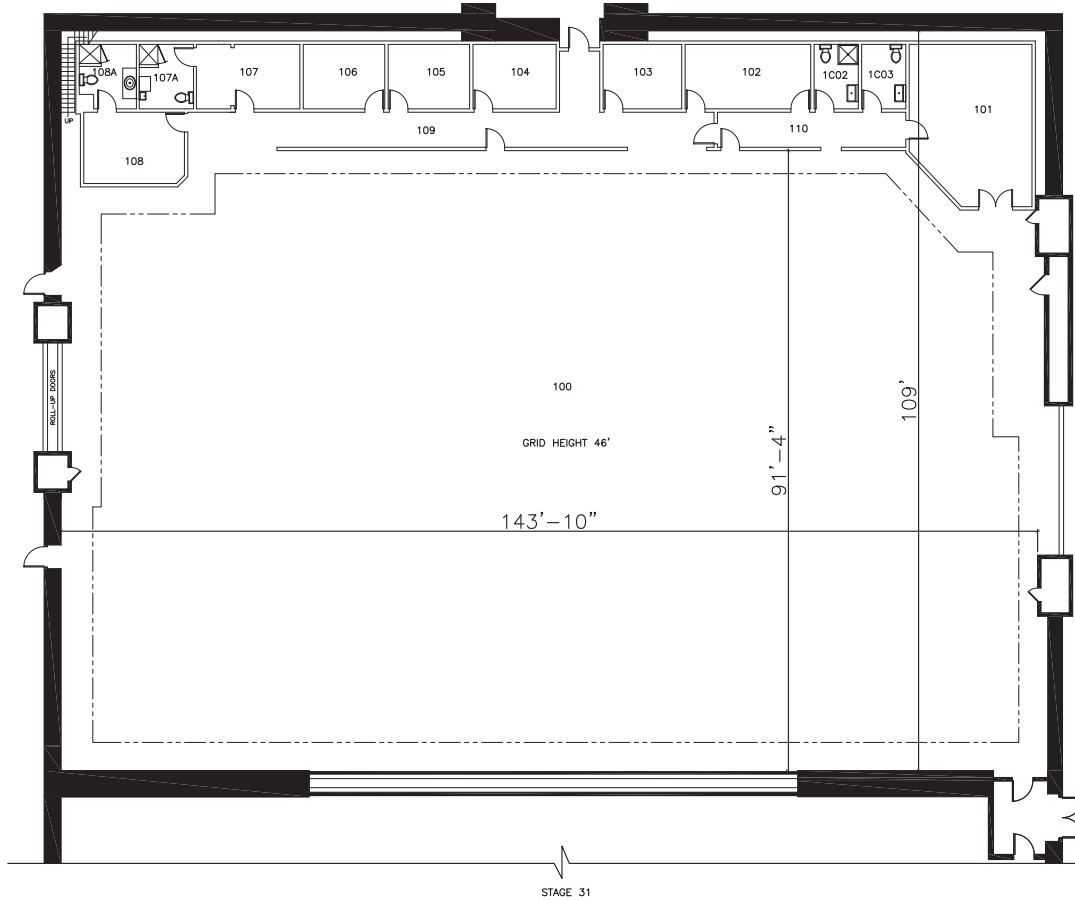

STAGE 32

FLOORPLAN

DIMENSIONS

Width	143'-10"
Length	109'
Height	46'
Square Feet	15,779
Door Height	21' & 23'
Max Weight Capacity	7,500lbs

PREVIOUS PRODUCTIONS SHOT ON THIS STAGE:

Movies

Chinatown
 Citizen Kane
 King Kong (1976)
 History of the World, Part I

Television

Star Trek Original
 Series
 Dear John

STAGE 32

STAGE LOCATION

SPECIFICATIONS

Power*	6,000A
HVAC	80T
Red Light Controlled	Yes
Heat	Yes
Utilities (Air at 90PSI)	G/W/A
Wi-Fi Internet Access	

* (IP2W fixed AC power (cam locks) available as 120/208V 3P4W)