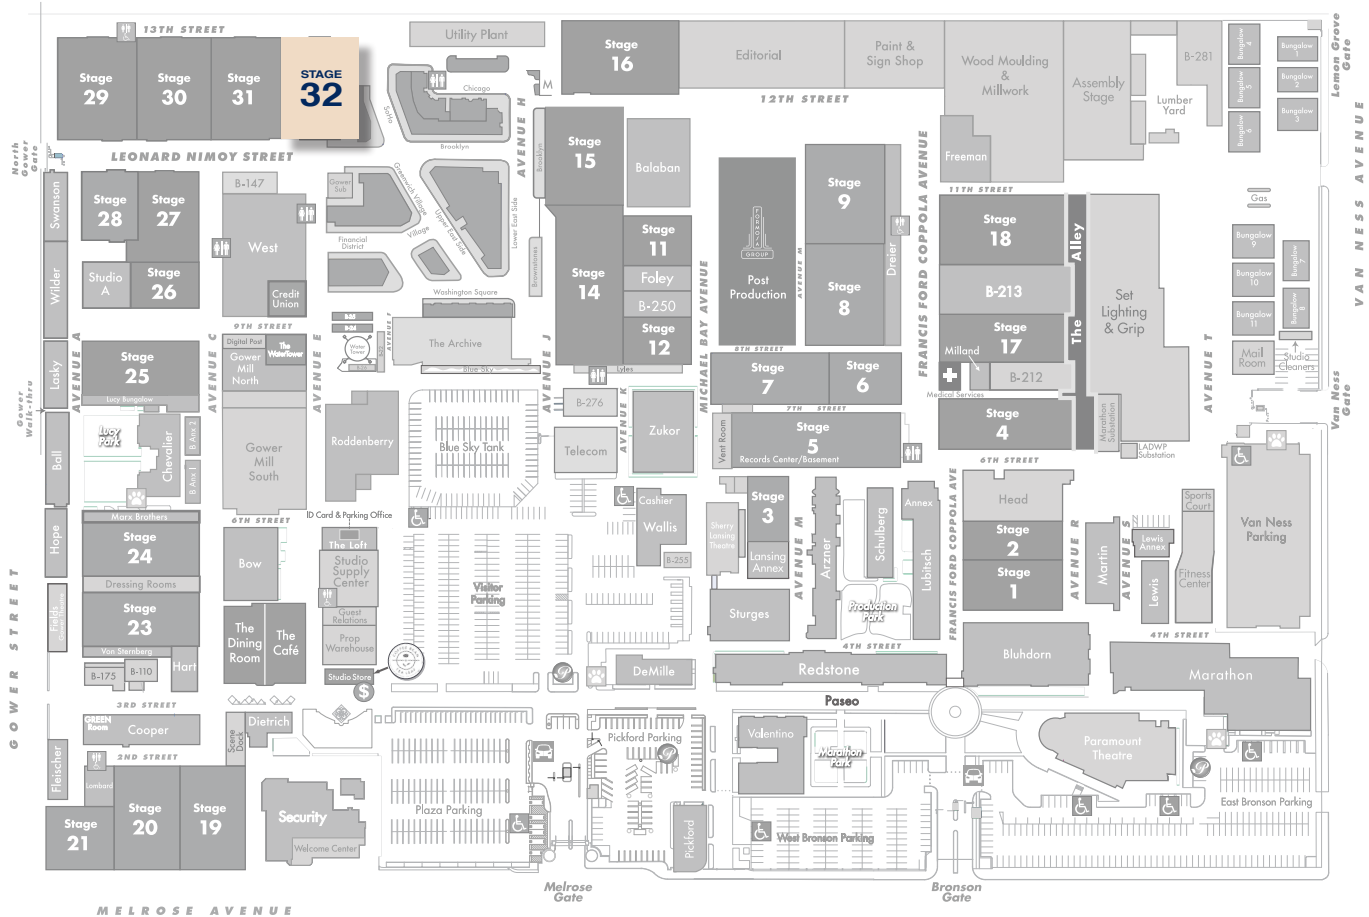

STAGE 32

FLOORPLAN

DIMENSIONS

Width	143'-10"
Length	109'
Height	46'
Square Feet	15,779
Door Height	21' & 23'
Max Weight Capacity	7,500lbs

PREVIOUS PRODUCTIONS SHOT ON THIS STAGE:

Movies

Chinatown
 Citizen Kane
 King Kong (1976)
 History of the World, Part I

Television

Star Trek Original
 Series
 Dear John

STAGE 32

STAGE LOCATION

SPECIFICATIONS

Power*	6,000A
HVAC	80T
Red Light Controlled	Yes
Heat	Yes
Utilities (Air at 90PSI)	G/W/A
Wi-Fi Internet Access	

* (IP2W fixed AC power (cam locks) available as 120/208V 3P4W)