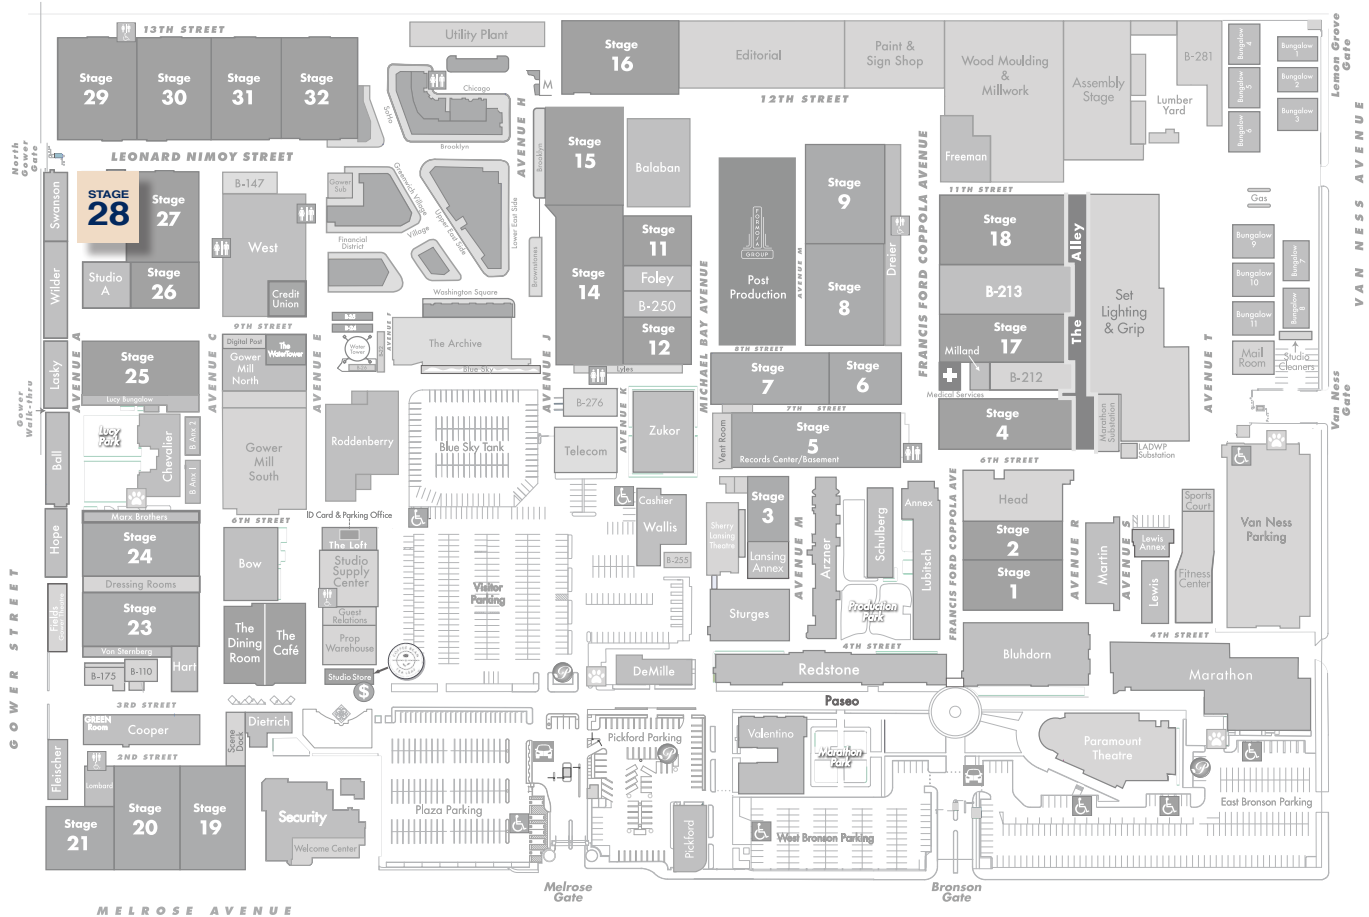

STAGE 28

FLOORPLAN

DIMENSIONS

Width	83'-8"
Length	98'-9"
Height	34'
Square Feet	8,285
Door Height	(2)17' & 22'
Max Weight Capacity	10,000lbs

PREVIOUS PRODUCTIONS SHOT ON THIS STAGE:

Movies
Godfather II
The Great Gatsby

Television
Mannix
Entertainment Tonight

STAGE 28

STAGE LOCATION

SPECIFICATIONS

Power*	2,880A
HVAC	80T
Red Light Controlled	Yes
Heat	No
Utilities (Air at 90PSI)	G/W/A

Wi-Fi Internet Access

*(IP2W fixed AC power (cam locks) available as 120/208V 3P4W)