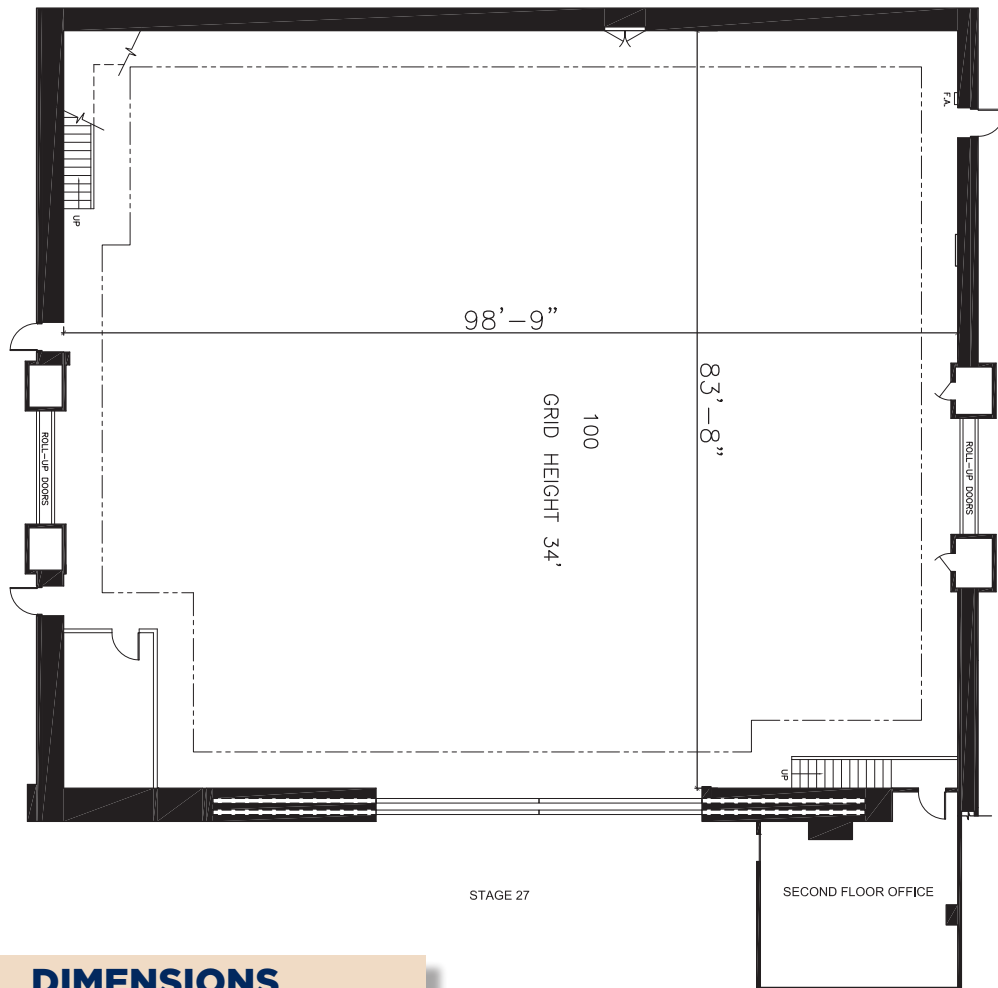

STAGE 28

FLOORPLAN

DIMENSIONS

Width	83'-8"
Length	98'-9"
Height	34'
Square Feet	8,285
Door Height	(2)17' & 22'
Max Weight Capacity	10,000lbs

PREVIOUS PRODUCTIONS SHOT ON THIS STAGE:

Movies
Godfather II
The Great Gatsby

Television
Mannix
Entertainment Tonight

STAGE 28

STAGE LOCATION

SPECIFICATIONS

Power*	2,880A
HVAC	80T
Red Light Controlled	Yes
Heat	No
Utilities (Air at 90PSI)	G/W/A

Wi-Fi Internet Access

*(IP2W fixed AC power (cam locks) available as 120/208V 3P4W)