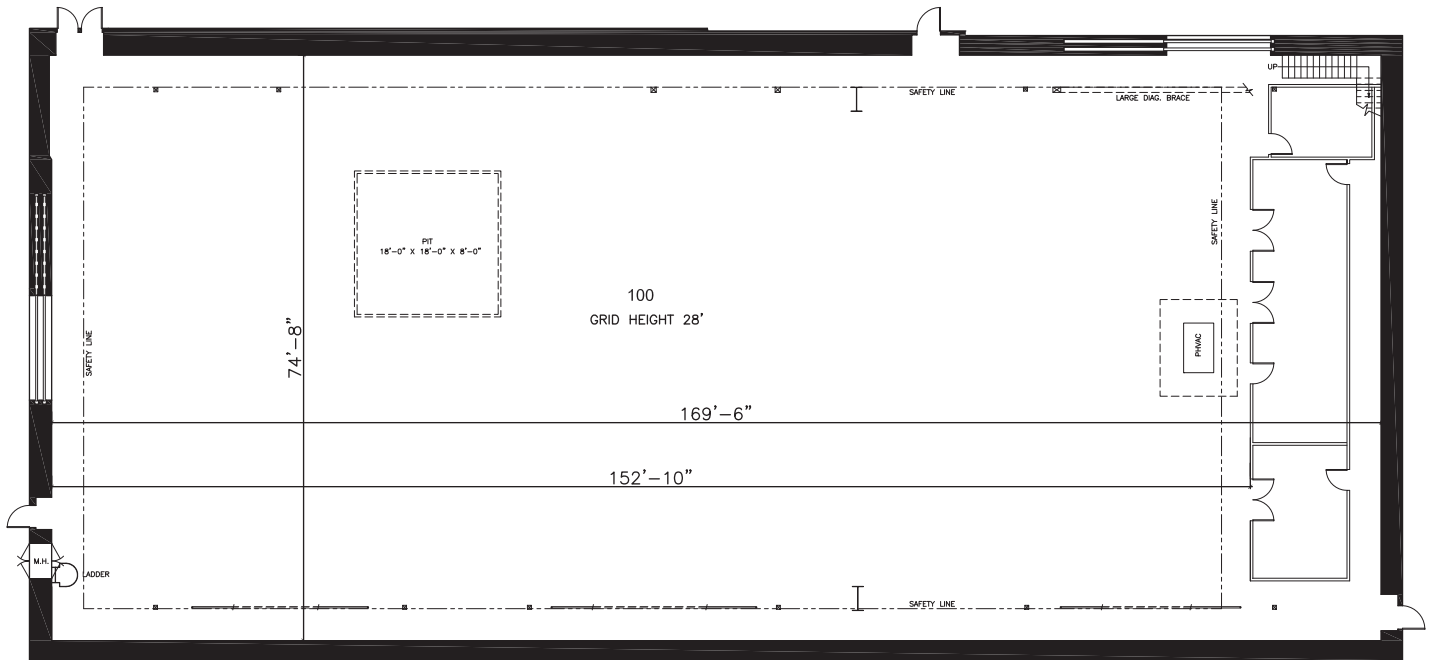

## FLOORPLAN

### DIMENSIONS

Width	74'-8"
Length	169'-6"
Height	28'
Square Feet	12,712
Door Height	(2)16'
Max Weight Capacity	10,000lbs