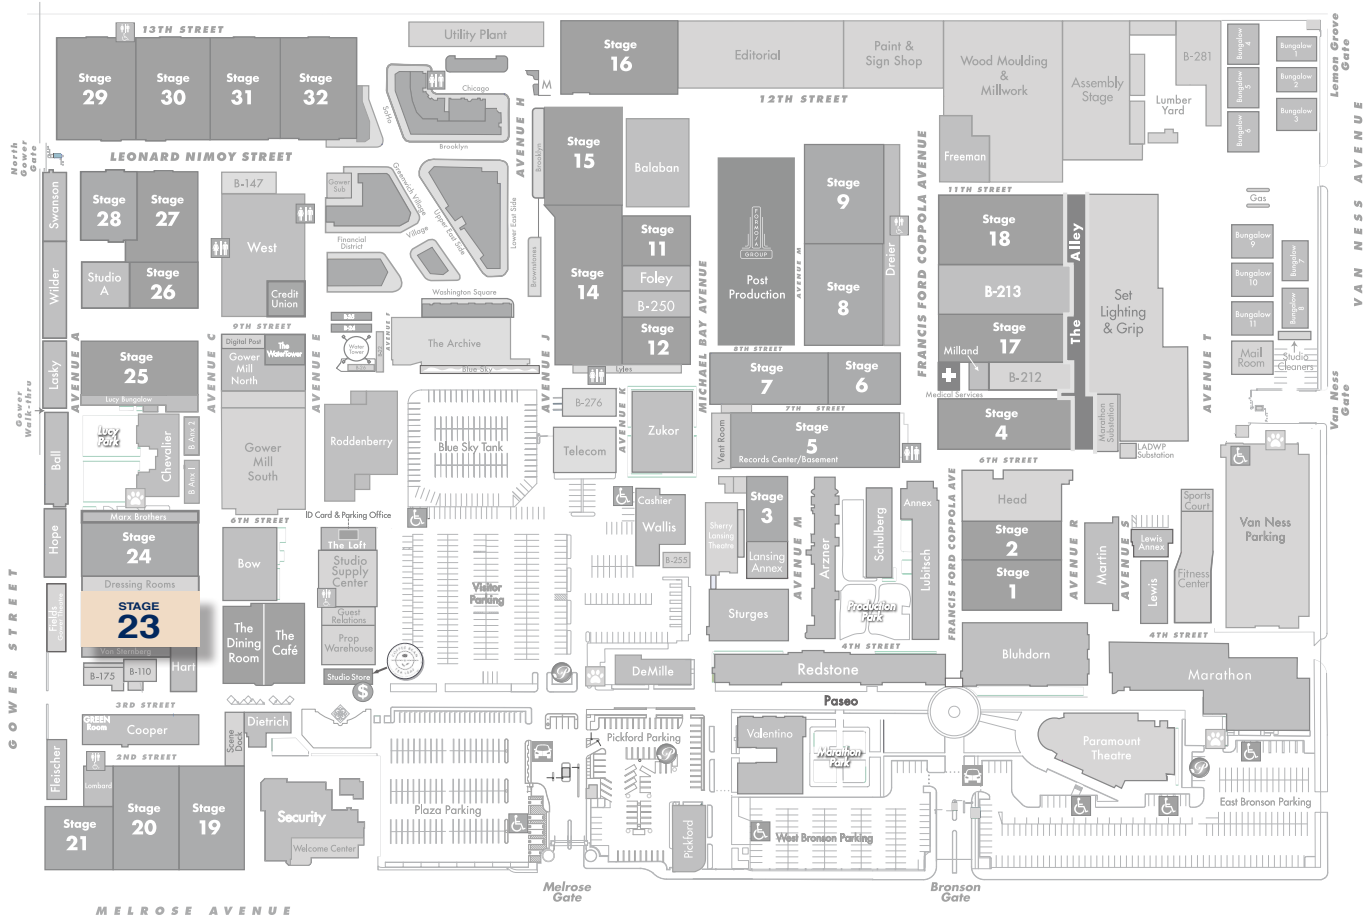

## FLOORPLAN

### DIMENSIONS

Width	74'-8"
Length	169'-6"
Height	28'
Square Feet	12,712
Door Height	(2)16'
Max Weight Capacity	10,000lbs

## STAGE LOCATION