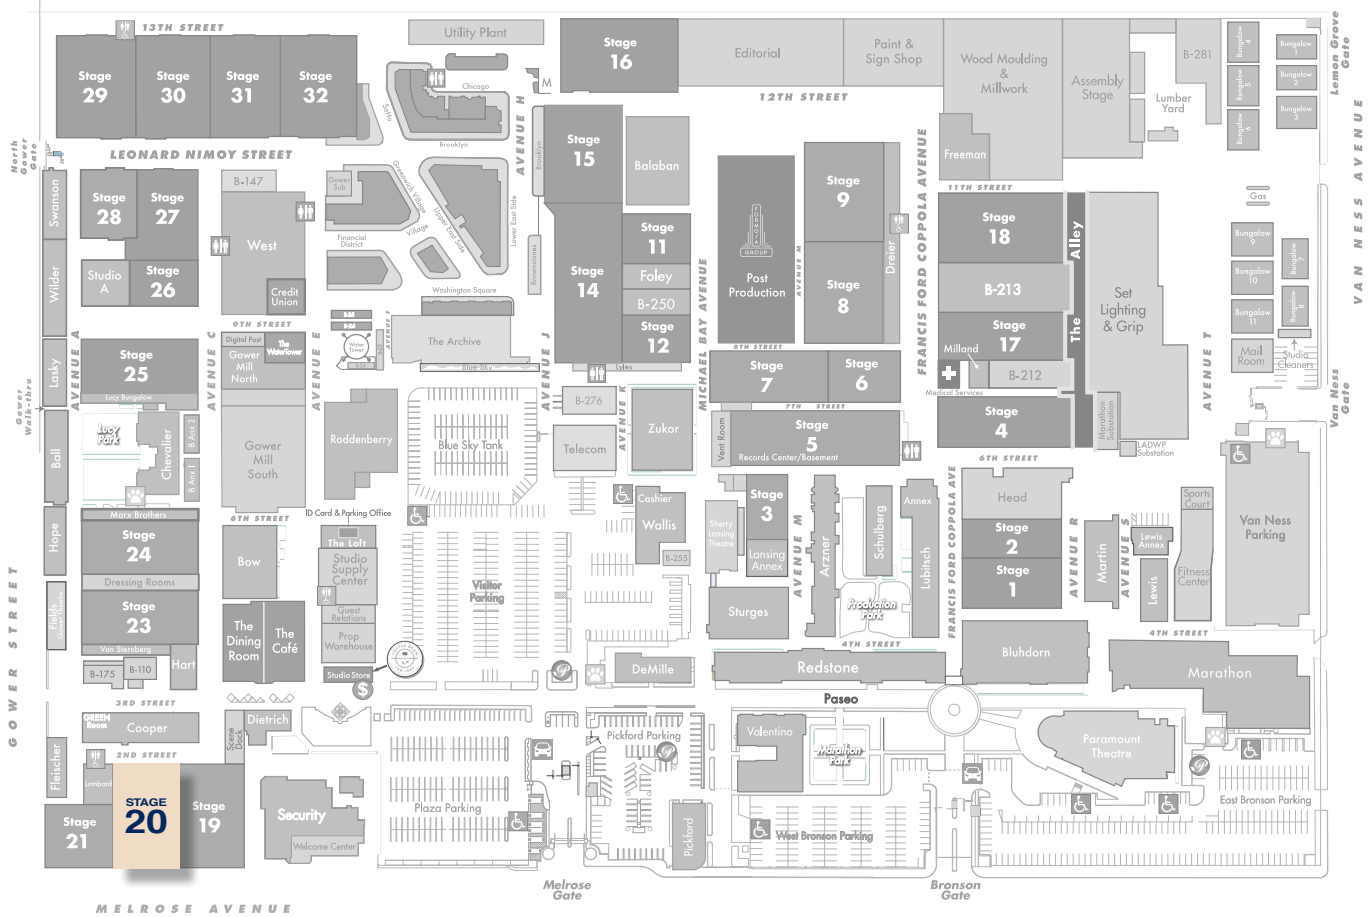

STAGE 20

FLOORPLAN

DIMENSIONS

Width	98'-7"
Length	153'
Height	35'
Square Feet	14,911
Door Height	19'
Max Weight Capacity	10,000lbs

PREVIOUS PRODUCTIONS SHOT ON THIS STAGE:

Movies

Dear John
That Girl
Webster
Primal Fear

Television

Laverne and Shirley
My Three Sons
Star Trek Voyager

STAGE 20

STAGE LOCATION

SPECIFICATIONS

Power*	7,500A; 100A Isolated Clean Power
HVAC	80T
Red Light Controlled	No
Heat	Yes
Utilities (Air at 90PSI)	G/W/A
Wi-Fi Internet Access	