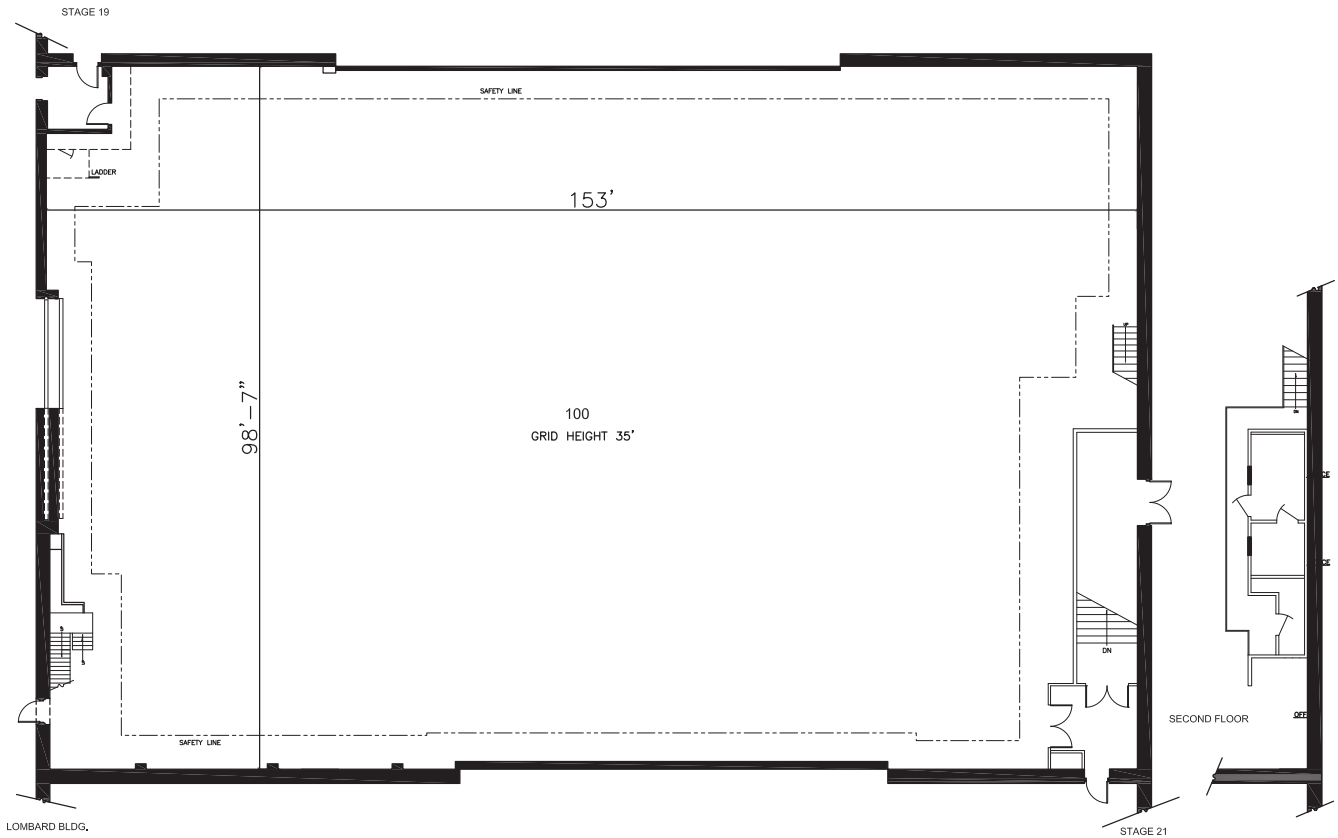

STAGE 20

FLOORPLAN

DIMENSIONS

Width	98'-7"
Length	153'
Height	35'
Square Feet	14,911
Door Height	19'
Max Weight Capacity	10,000lbs

PREVIOUS PRODUCTIONS SHOT ON THIS STAGE:

Movies

Dear John
That Girl
Webster
Primal Fear

Television

Laverne and Shirley
My Three Sons
Star Trek Voyager

STAGE 20

STAGE LOCATION

SPECIFICATIONS

Power*	7,500A; 100A Isolated Clean Power
HVAC	80T
Red Light Controlled	No
Heat	Yes
Utilities (Air at 90PSI)	G/W/A
Wi-Fi Internet Access	