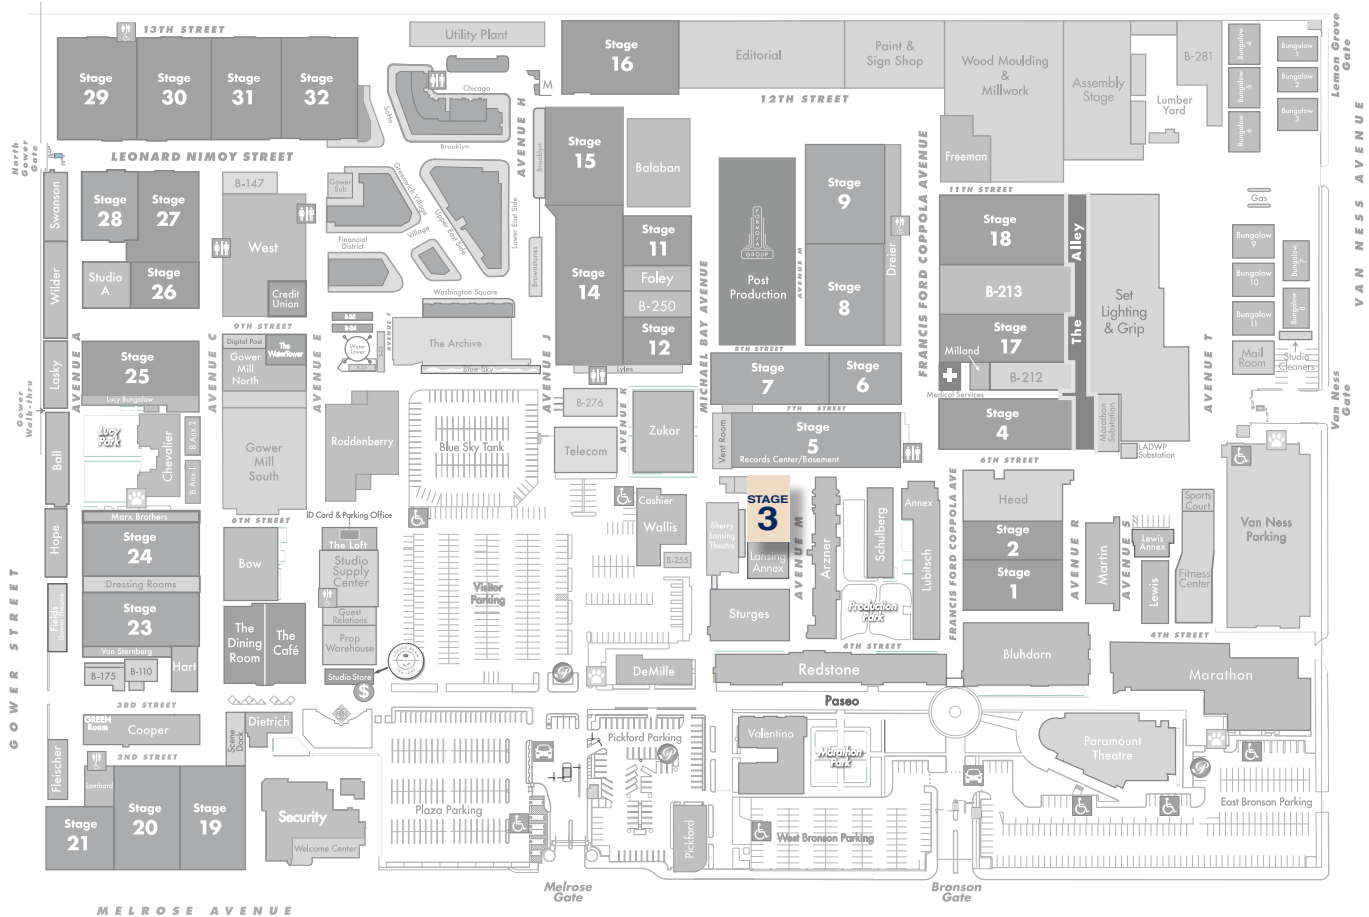

STAGE 3

FLOORPLAN

DIMENSIONS

Width	59'
Length	94'
Height	25
Square Feet	5,560
Door Height	19'
Max Weight Capacity	5,600lbs

PREVIOUS PRODUCTIONS SHOT ON THIS STAGE:

Movies
Living it Up (1954)

STAGE 3

STAGE LOCATION