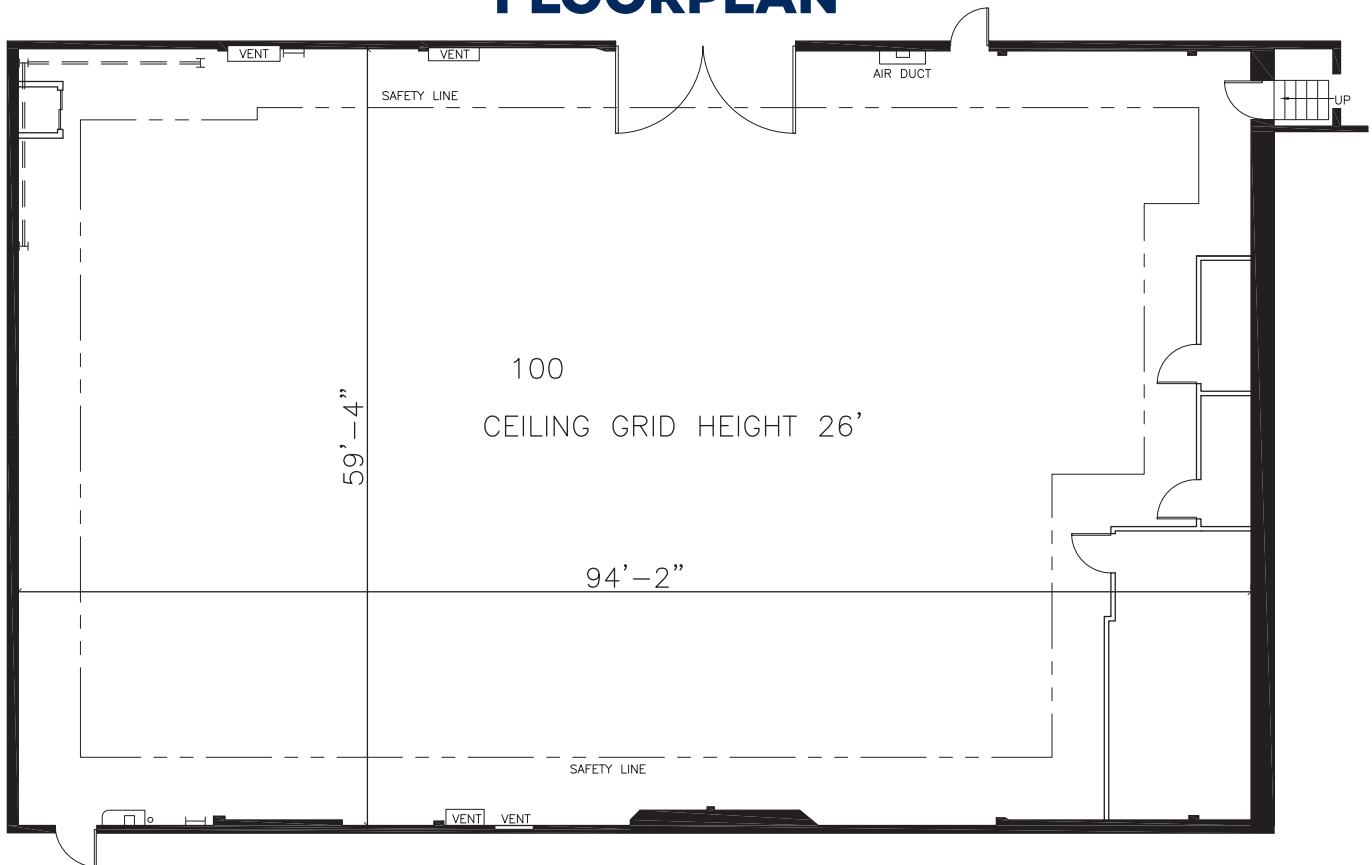

STAGE 3

FLOORPLAN

DIMENSIONS

Width	59'
Length	94'
Height	25
Square Feet	5,560
Door Height	19'
Max Weight Capacity	5,600lbs

PREVIOUS PRODUCTIONS SHOT ON THIS STAGE:

Movies
Living it Up (1954)

STAGE 3

STAGE LOCATION

SPECIFICATIONS

Power*	7,200A
HVAC	25T
Red Light Controlled	No
Heat	No
Utilities (Air at 90PSI)	G/W/A

Wi-Fi Internet Access

*(IP2W fixed AC power (cam locks) available as 120/208V 3P4W)